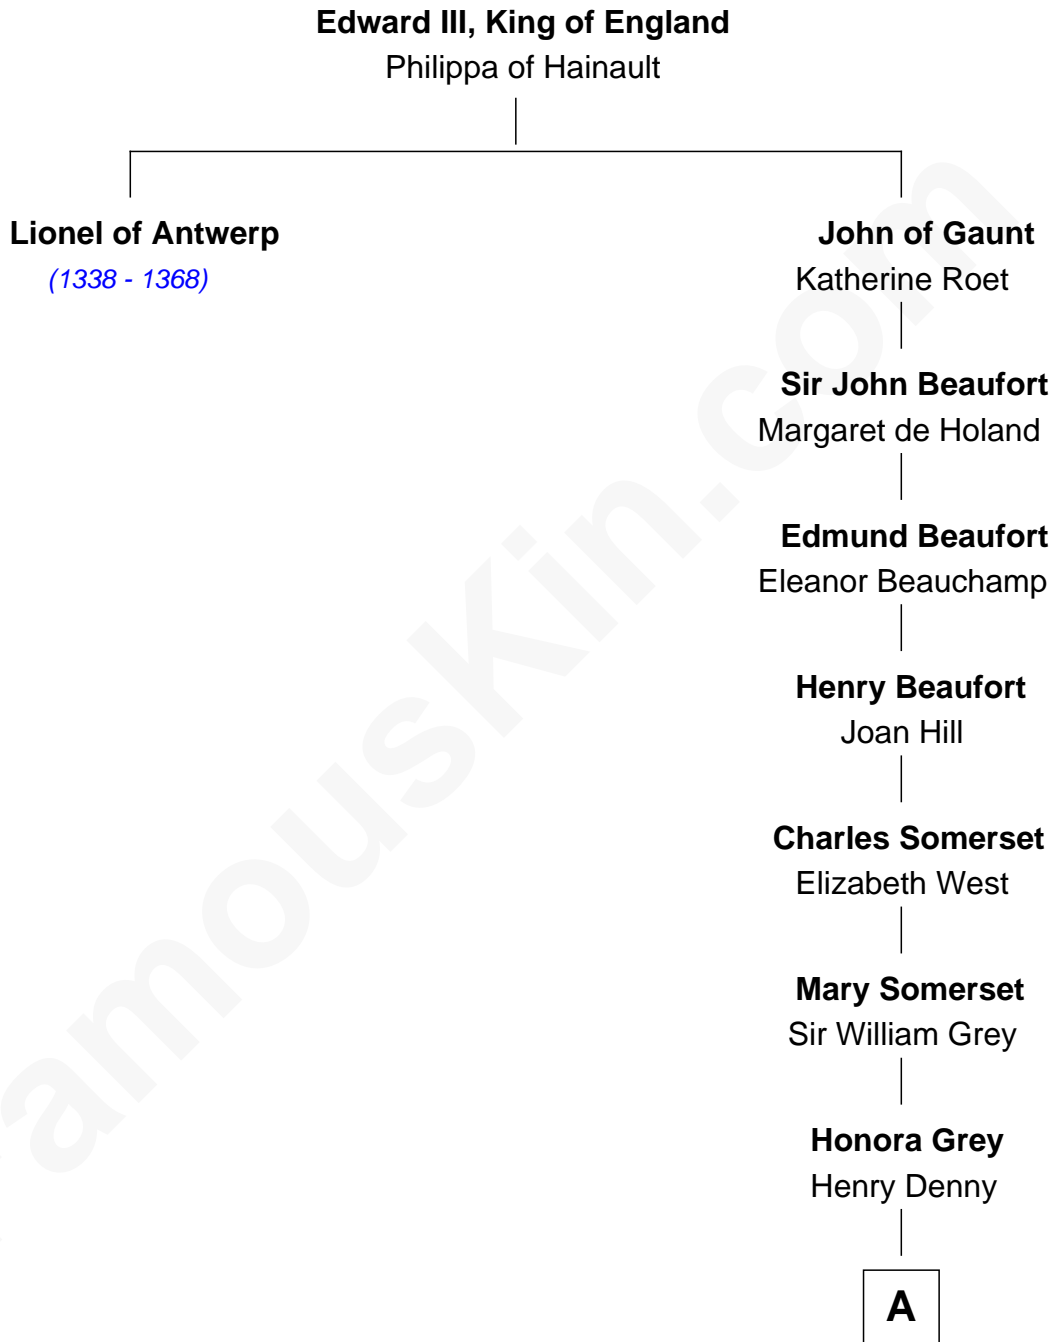

**FamousKin.com**  
**Relationship Chart of**  
**Lionel of Antwerp**  
(1338 - 1368)

17th great-granduncle of  
**Benedict Cumberbatch**  
*Movie, Television and Stage Actor*

**A**

**Katherine Denny**  
Sir George Fleetwood

**Honora Fleetwood**  
Sir David Watkins

**Katherine Watkins**  
Sir David Foulis

**Honora Foulis**  
William Chaloner

**Edward Chaloner**  
Anne Bowes

**William Chaloner**  
Mary Finney

**William Chaloner**  
Emma Harvey