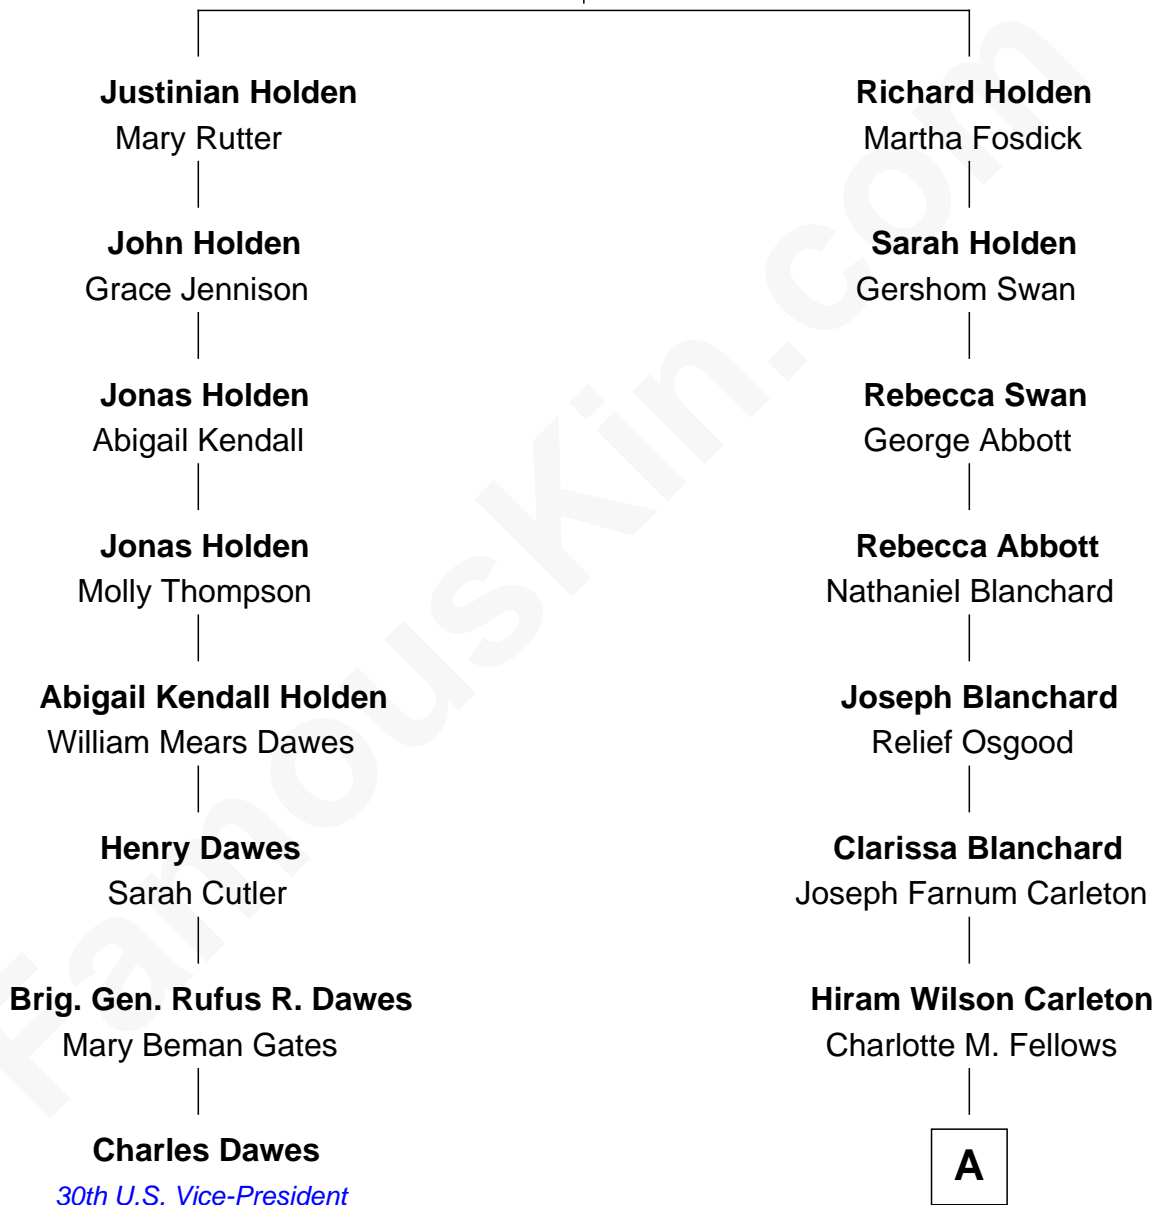

FamousKin.com Relationship Chart of

Charles Dawes

30th U.S. Vice-President

7th cousin 3 times removed of

Mickey Rourke

Movie Actor

William Holden

A

Joseph Clinton Carleton

Maud Alice Fitts

Hazel May Carleton

Leonard Ernest Cameron

Annette Elizabeth Cameron

Philip Andrew Rourke

Mickey Rourke

Movie Actor