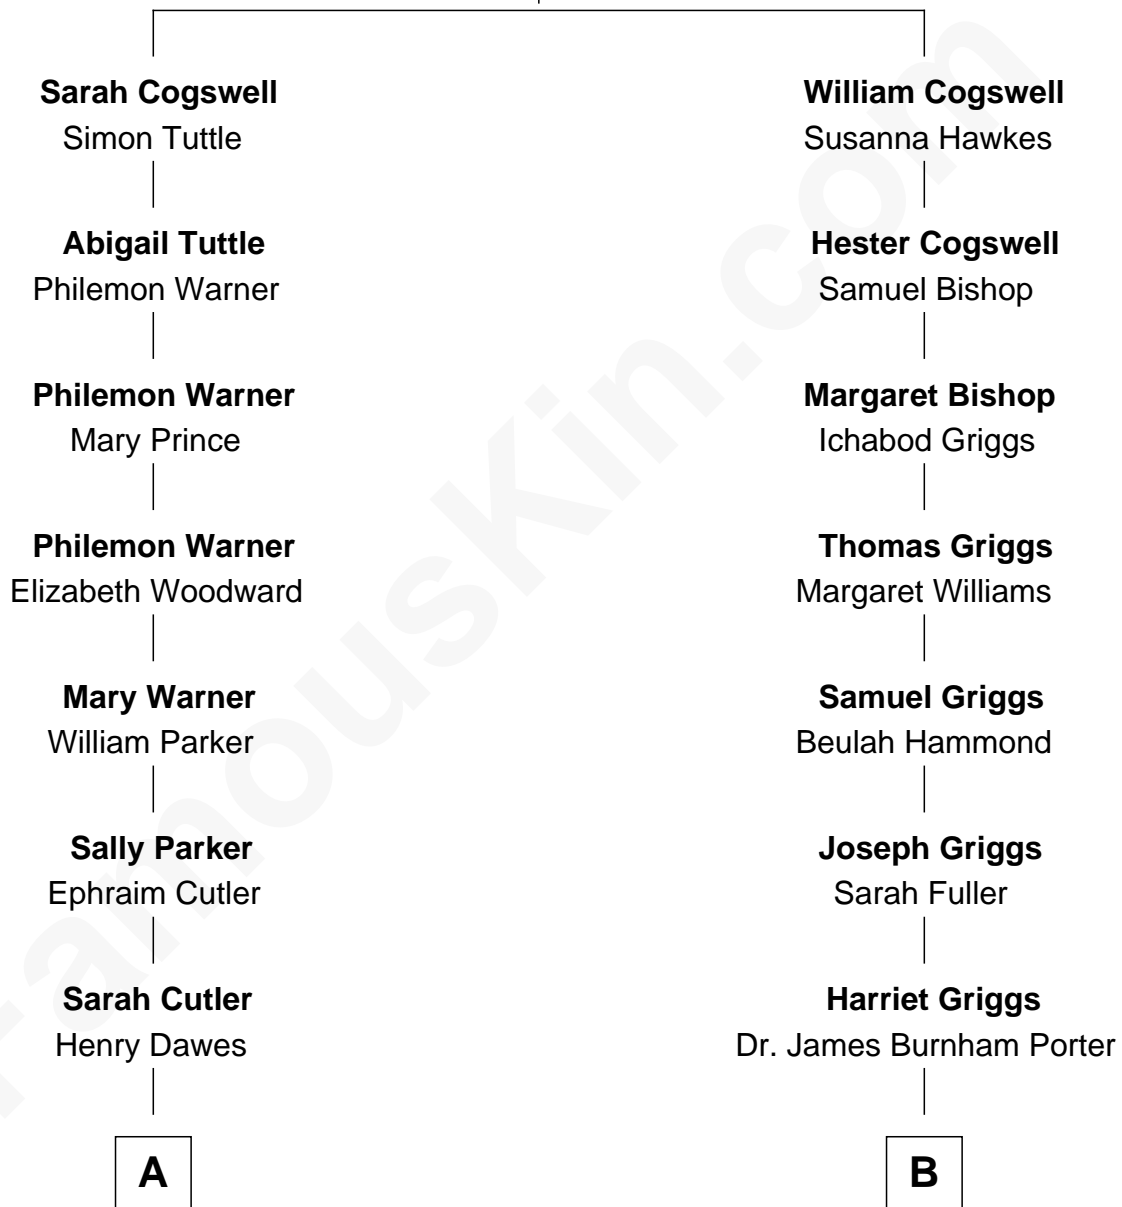

FamousKin.com Relationship Chart of

Charles Dawes

30th U.S. Vice-President

8th cousin 2 times removed of

Story Musgrave

NASA Astronaut

John Cogswell
Elizabeth Thomson

A

Brig. Gen. Rufus R. Dawes

Mary Beman Gates

Charles Dawes

30th U.S. Vice-President

B

Dr. Charles Burnham Porter

Harriett Ann Allen

Edith Elise Porter

Dr. Percy B. Musgrave

Percy Musgrave

Marguerite Swann

Story Musgrave

NASA Astronaut

FamousKin.com