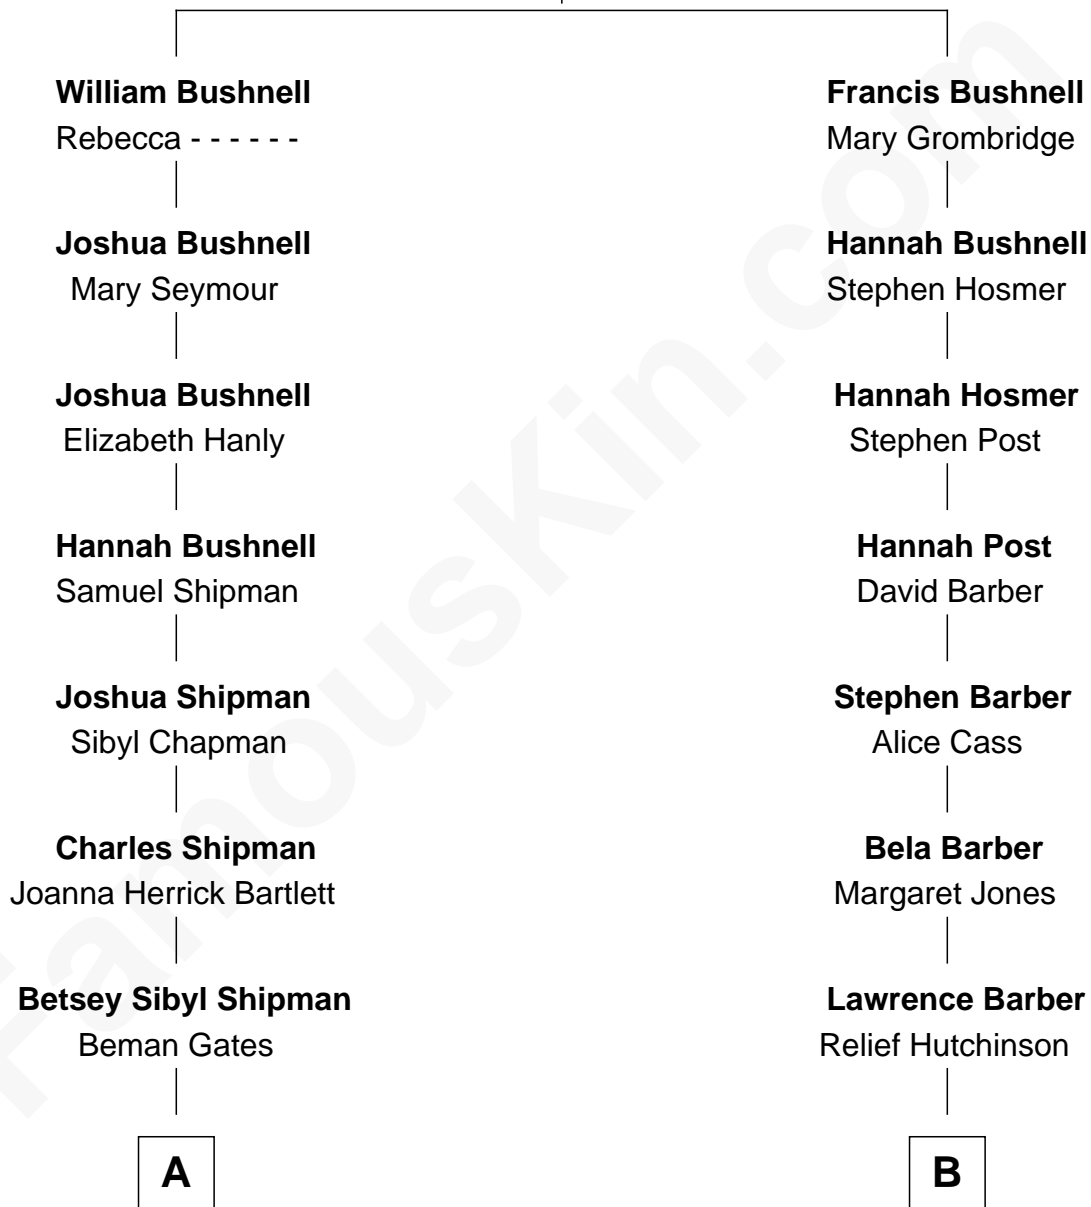

FamousKin.com Relationship Chart of

Charles Dawes

30th U.S. Vice-President

8th cousin 2 times removed of

Warren Buffett

Chairman & CEO, Berkshire Hathaway

Francis Bushnell

Ferris Quenell

A

Mary Beman Gates
Brig. Gen. Rufus R. Dawes

Charles Dawes
30th U.S. Vice-President

B

Ford Bela Barber
Susan Ann Watson

Stella Frances Barber
John Ammon Stahl

Leila Stahl
Howard Homan Buffett

Warren Buffett
Chairman & CEO, Berkshire Hathaway