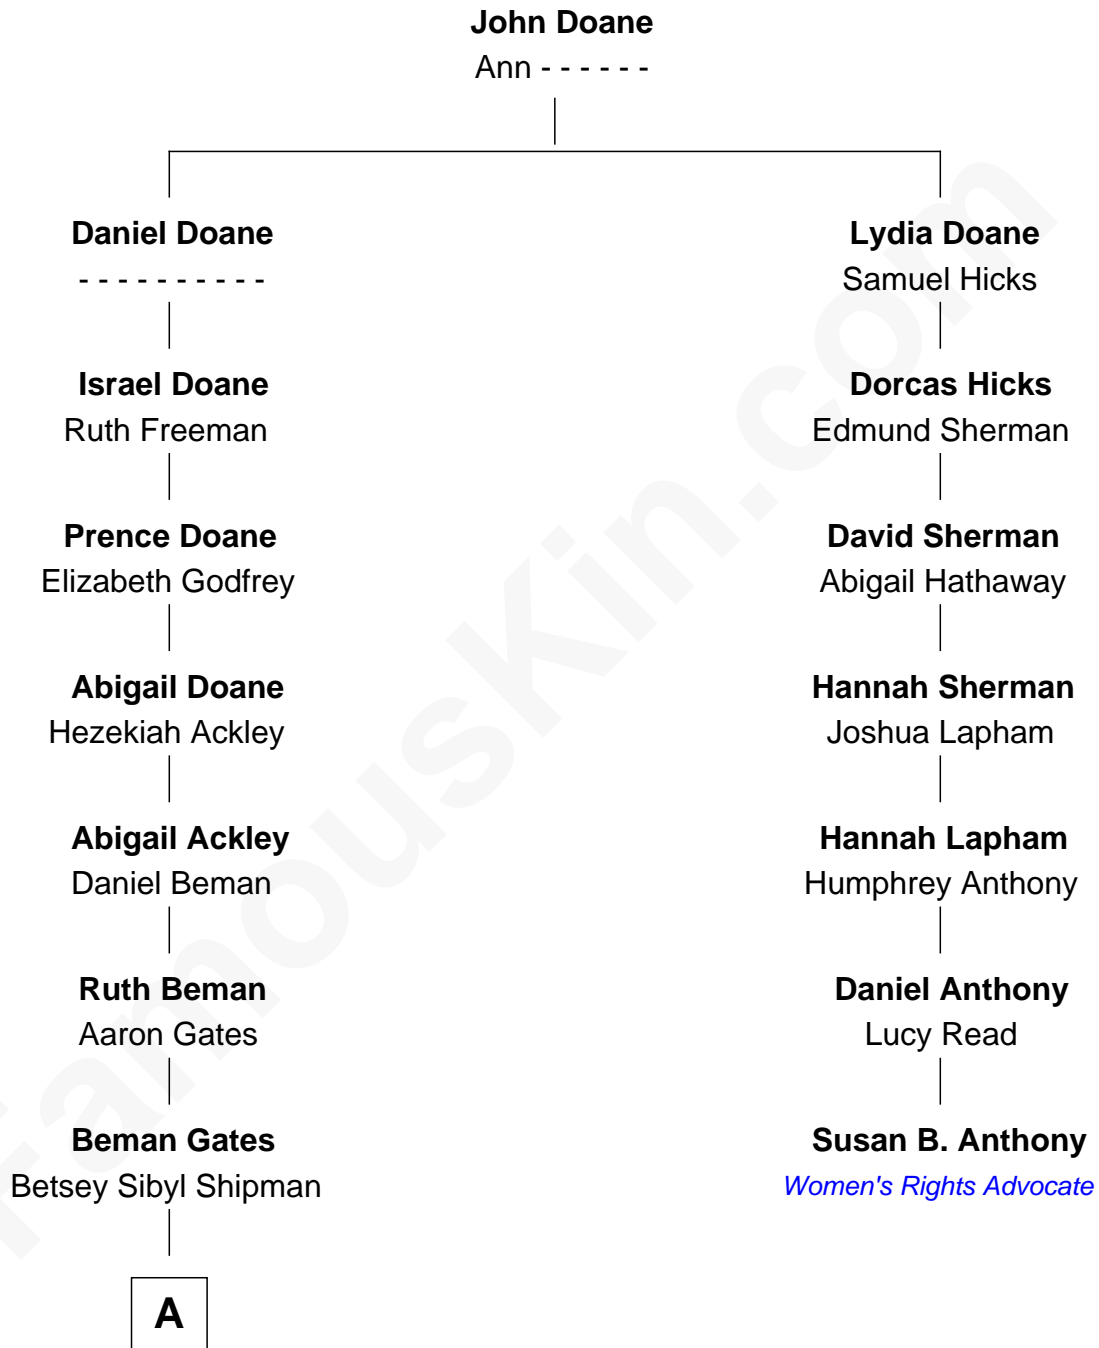

# FamousKin.com Relationship Chart of

**Charles Dawes**

*30th U.S. Vice-President*

6th cousin 2 times removed of

**Susan B. Anthony**

*Women's Rights Advocate*

A

—  
**Mary Beman Gates**  
Brig. Gen. Rufus R. Dawes

—  
**Charles Dawes**  
*30th U.S. Vice-President*

FamousKin.com