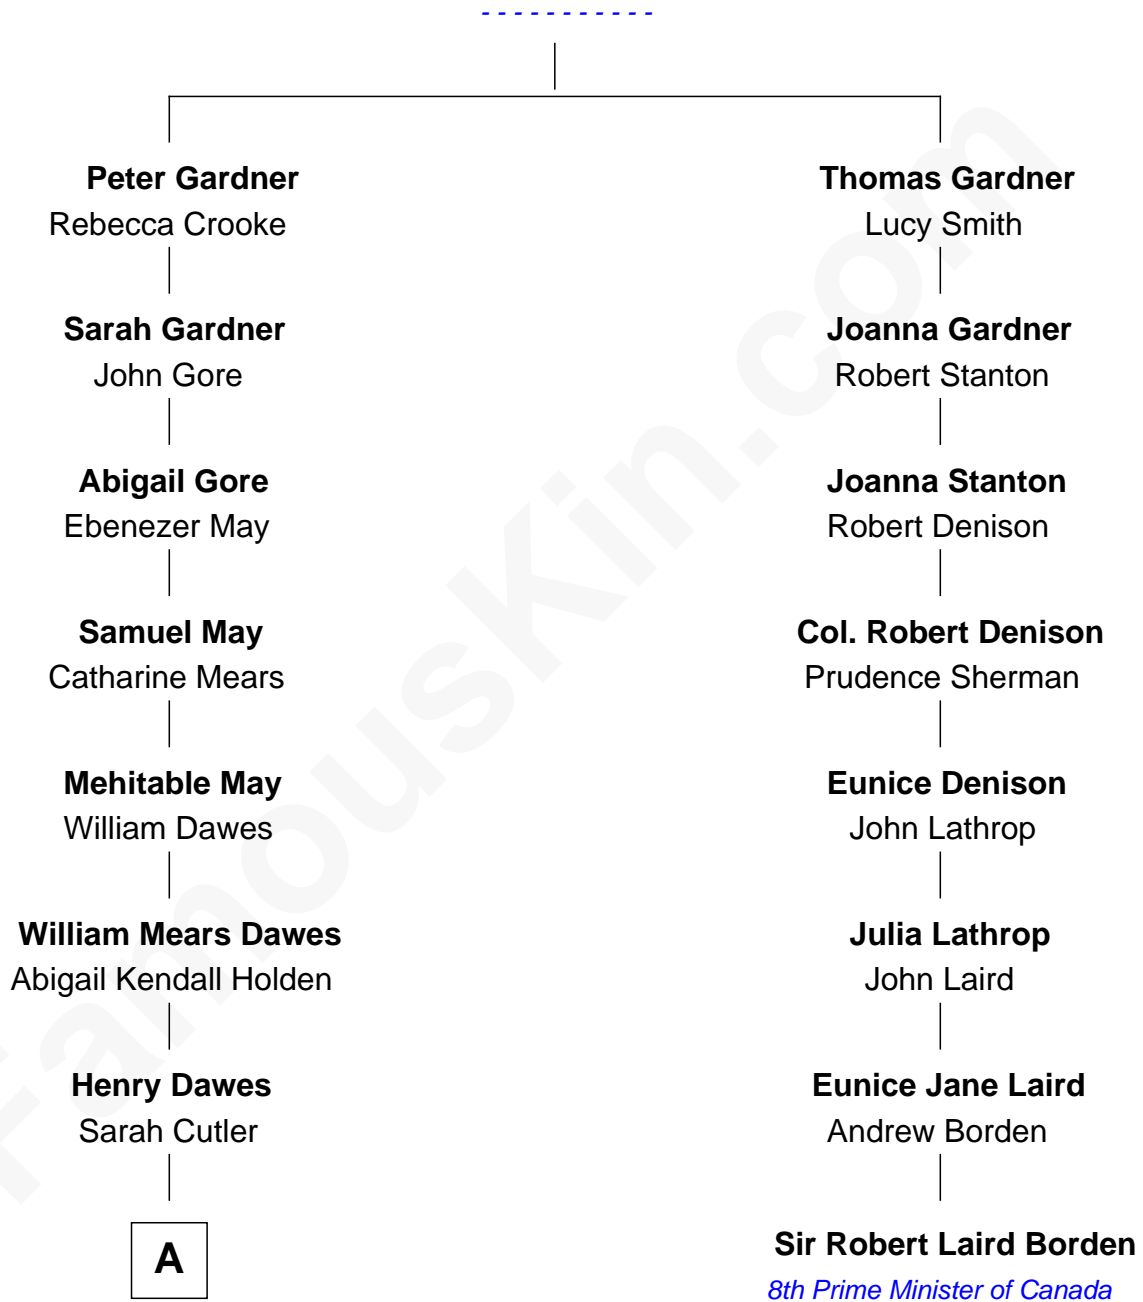

FamousKin.com Relationship Chart of

Charles Dawes

30th U.S. Vice-President

7th cousin 1 time removed of

Sir Robert Laird Borden

8th Prime Minister of Canada

Thomas Gardner

A

Brig. Gen. Rufus R. Dawes

Mary Beman Gates

Charles Dawes

30th U.S. Vice-President

FamousKin.com