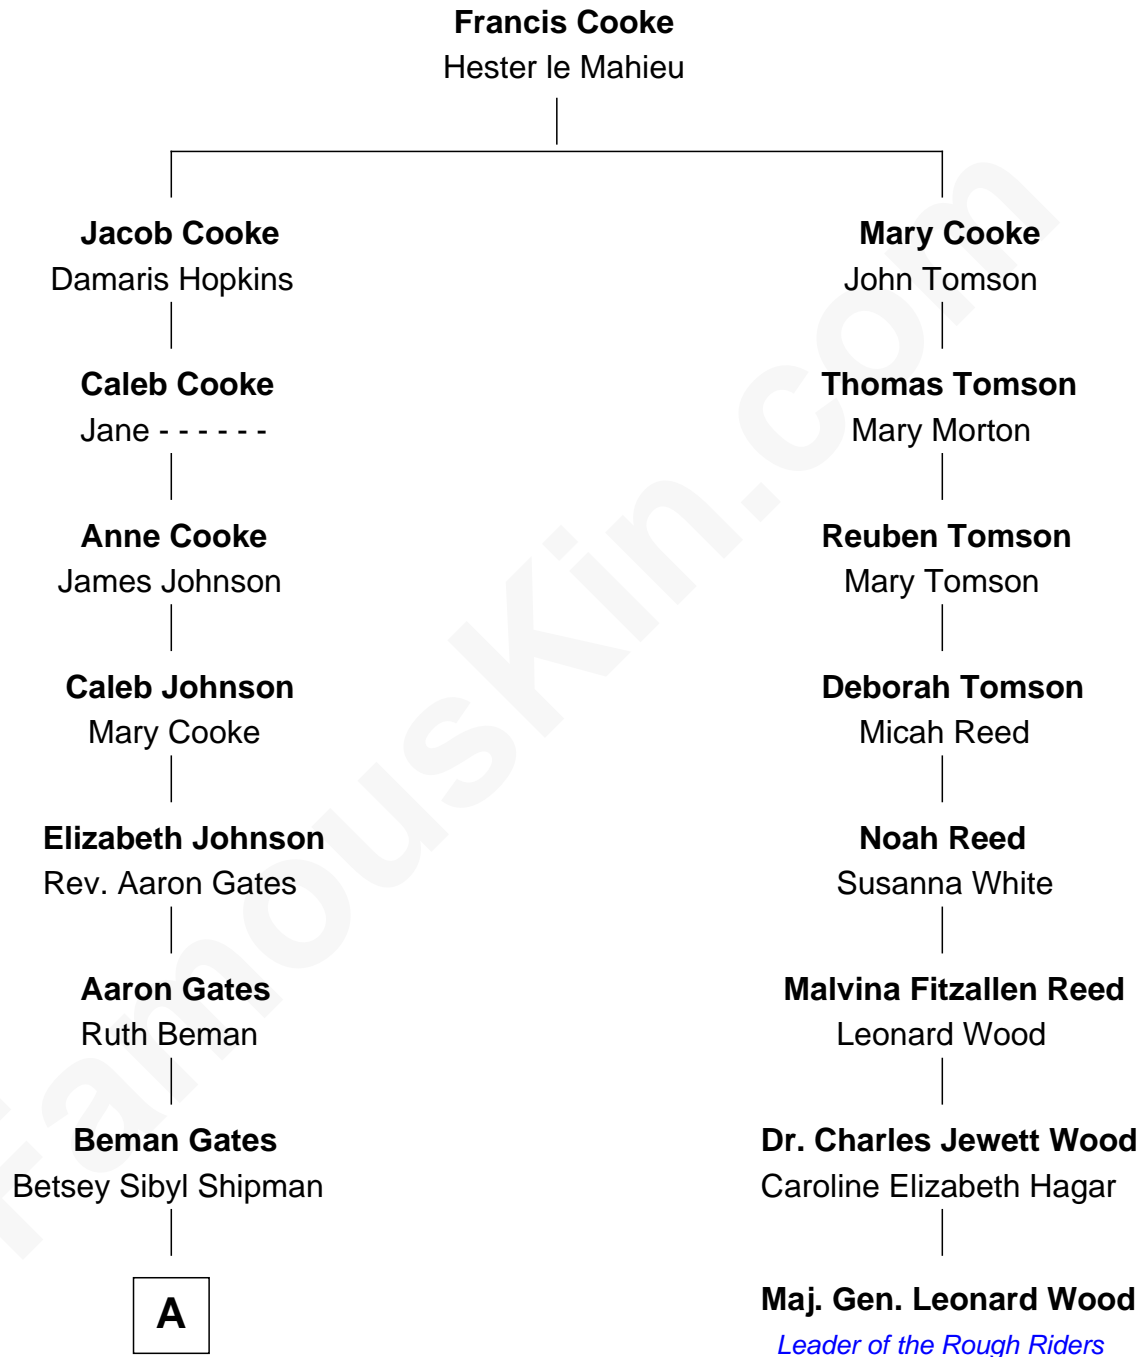

# FamousKin.com Relationship Chart of

**Charles Dawes**

*30th U.S. Vice-President*

7th cousin 1 time removed of

**Maj. Gen. Leonard Wood**

*Leader of the Rough Riders*

**A**

—  
**Mary Beman Gates**  
Brig. Gen. Rufus R. Dawes

—  
**Charles Dawes**  
*30th U.S. Vice-President*

FamousKin.com