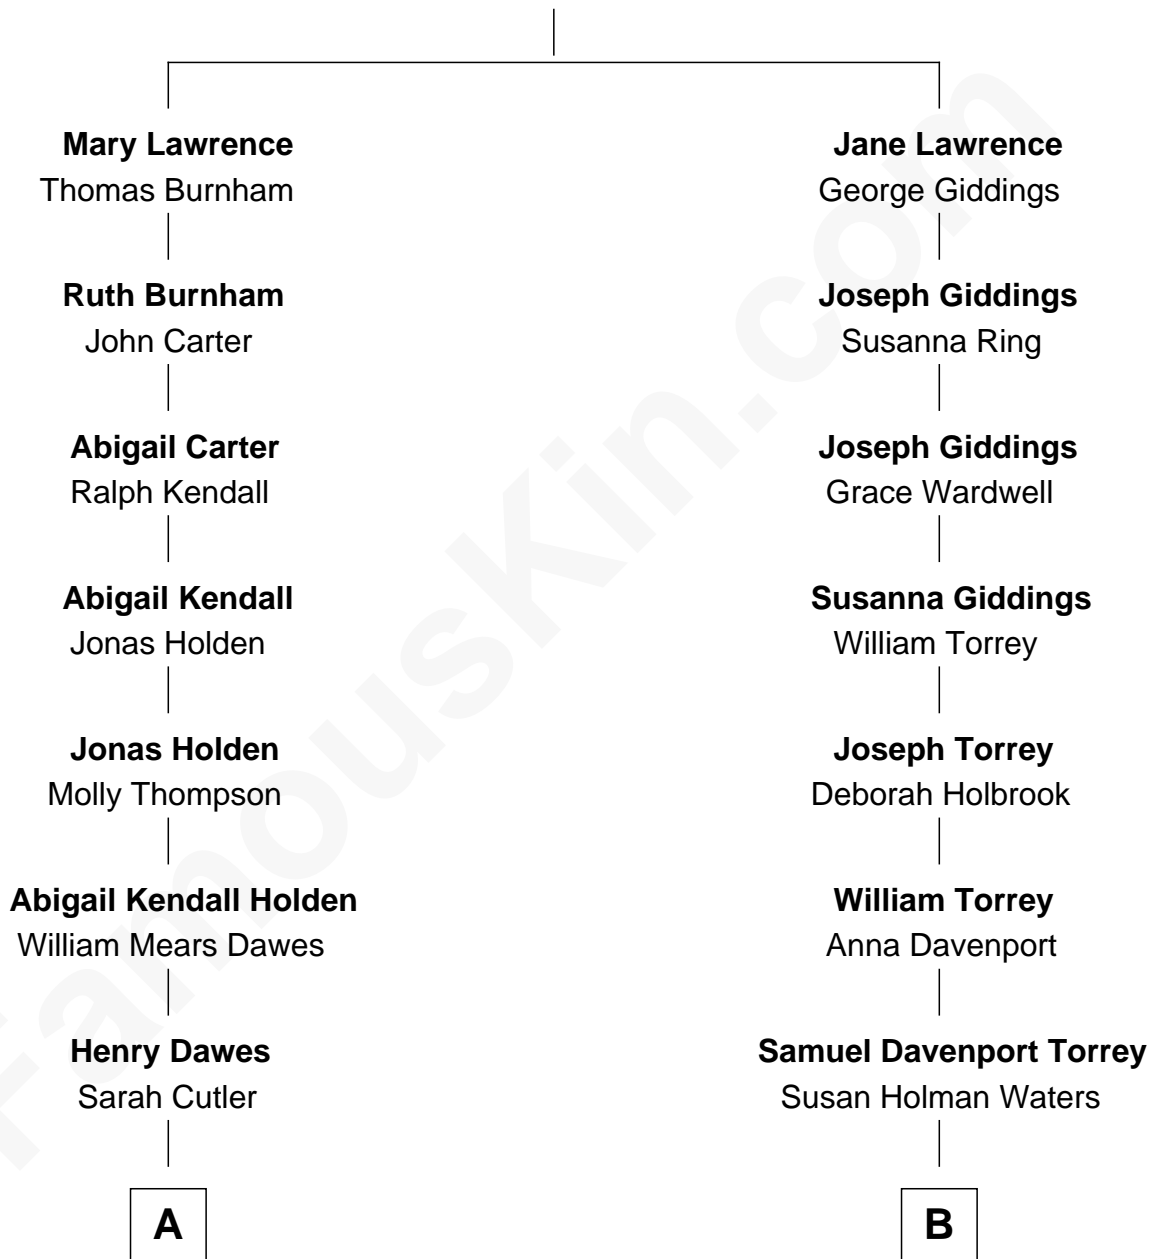

FamousKin.com Relationship Chart of

Charles Dawes

30th U.S. Vice-President

8th cousin of

William Howard Taft

27th U.S. President

Thomas Lawrence

Joanna Antrobus

A

Brig. Gen. Rufus R. Dawes

Mary Beman Gates

Charles Dawes

30th U.S. Vice-President

B

Louisa Maria Torrey

Alphonso Taft

William Howard Taft

27th U.S. President

FamousKin.com