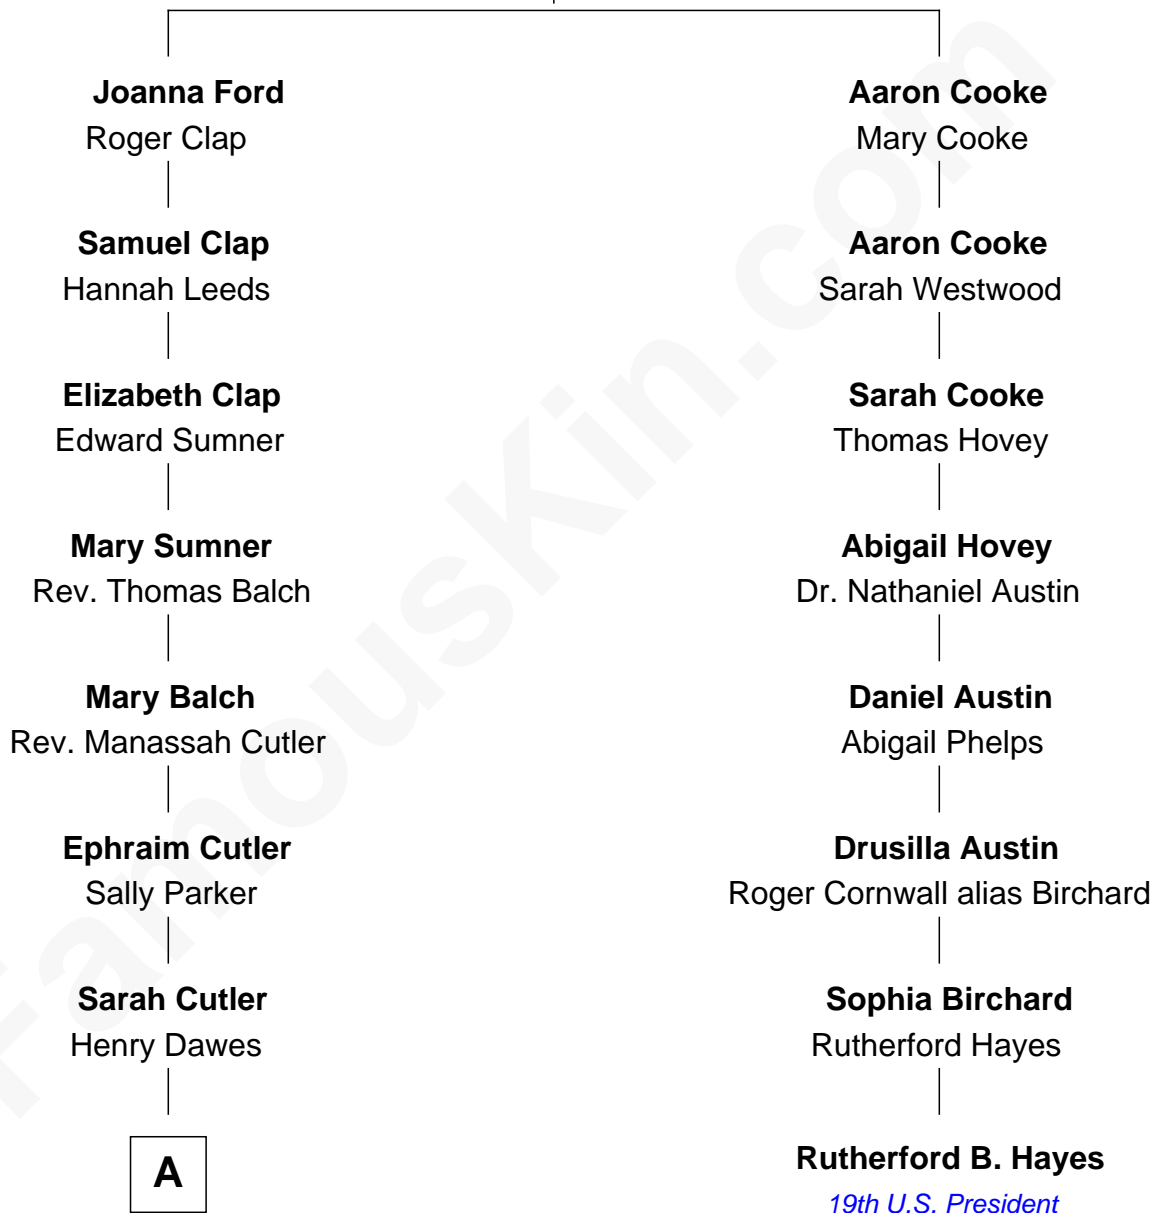

FamousKin.com Relationship Chart of

Charles Dawes

30th U.S. Vice-President

7th cousin 1 time removed of

Rutherford B. Hayes

19th U.S. President

Elizabeth Charde

*with husband
Thomas Ford*

*with husband
Aaron Cooke*

A

Brig. Gen. Rufus R. Dawes

Mary Beman Gates

Charles Dawes

30th U.S. Vice-President

FamousKin.com