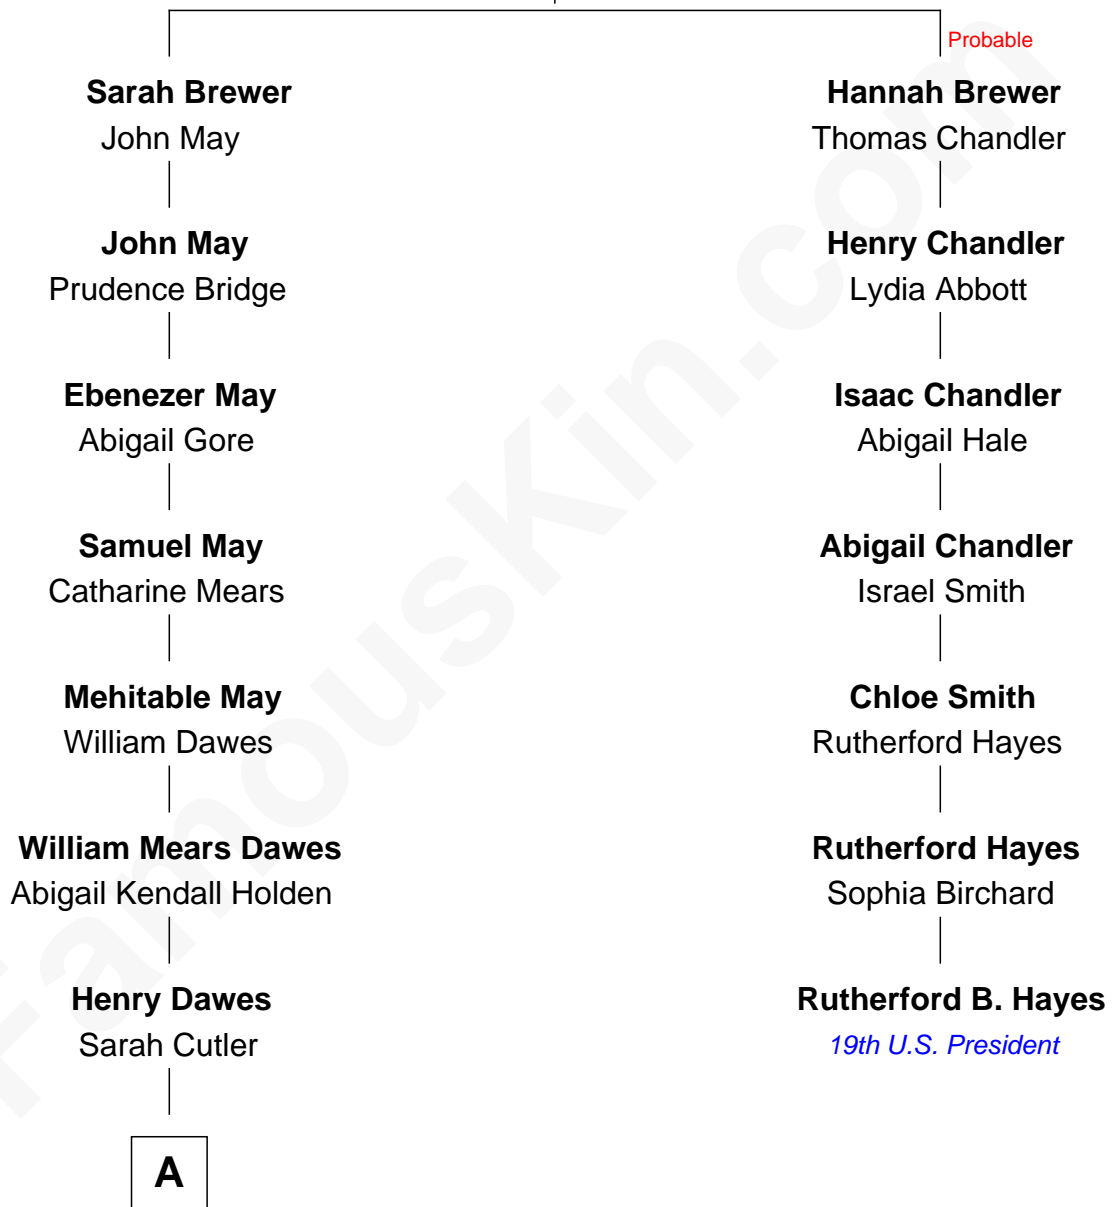

FamousKin.com Relationship Chart of

Charles Dawes

30th U.S. Vice-President

6th cousin 2 times removed of

Rutherford B. Hayes

19th U.S. President

Daniel Brewer

Joanna - - - - -

A

Brig. Gen. Rufus R. Dawes

Mary Beman Gates

Charles Dawes

30th U.S. Vice-President

FamousKin.com