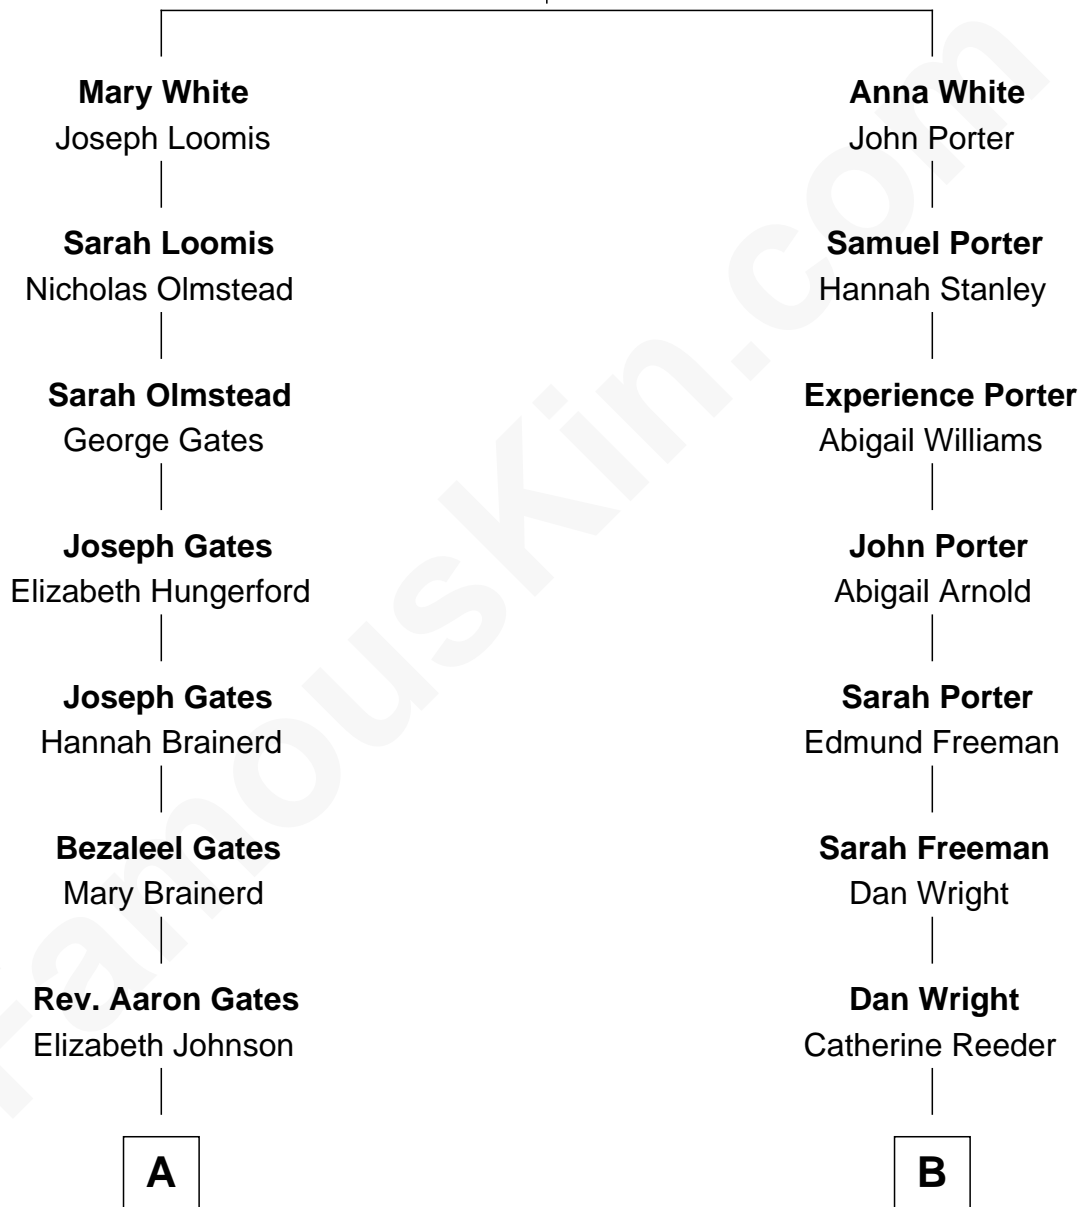

FamousKin.com Relationship Chart of

Charles Dawes

30th U.S. Vice-President

8th cousin 2 times removed of

Wilbur Wright

Wright Brothers - Aviation Pioneer

Robert White

Bridget Allgar

FamousKin.com