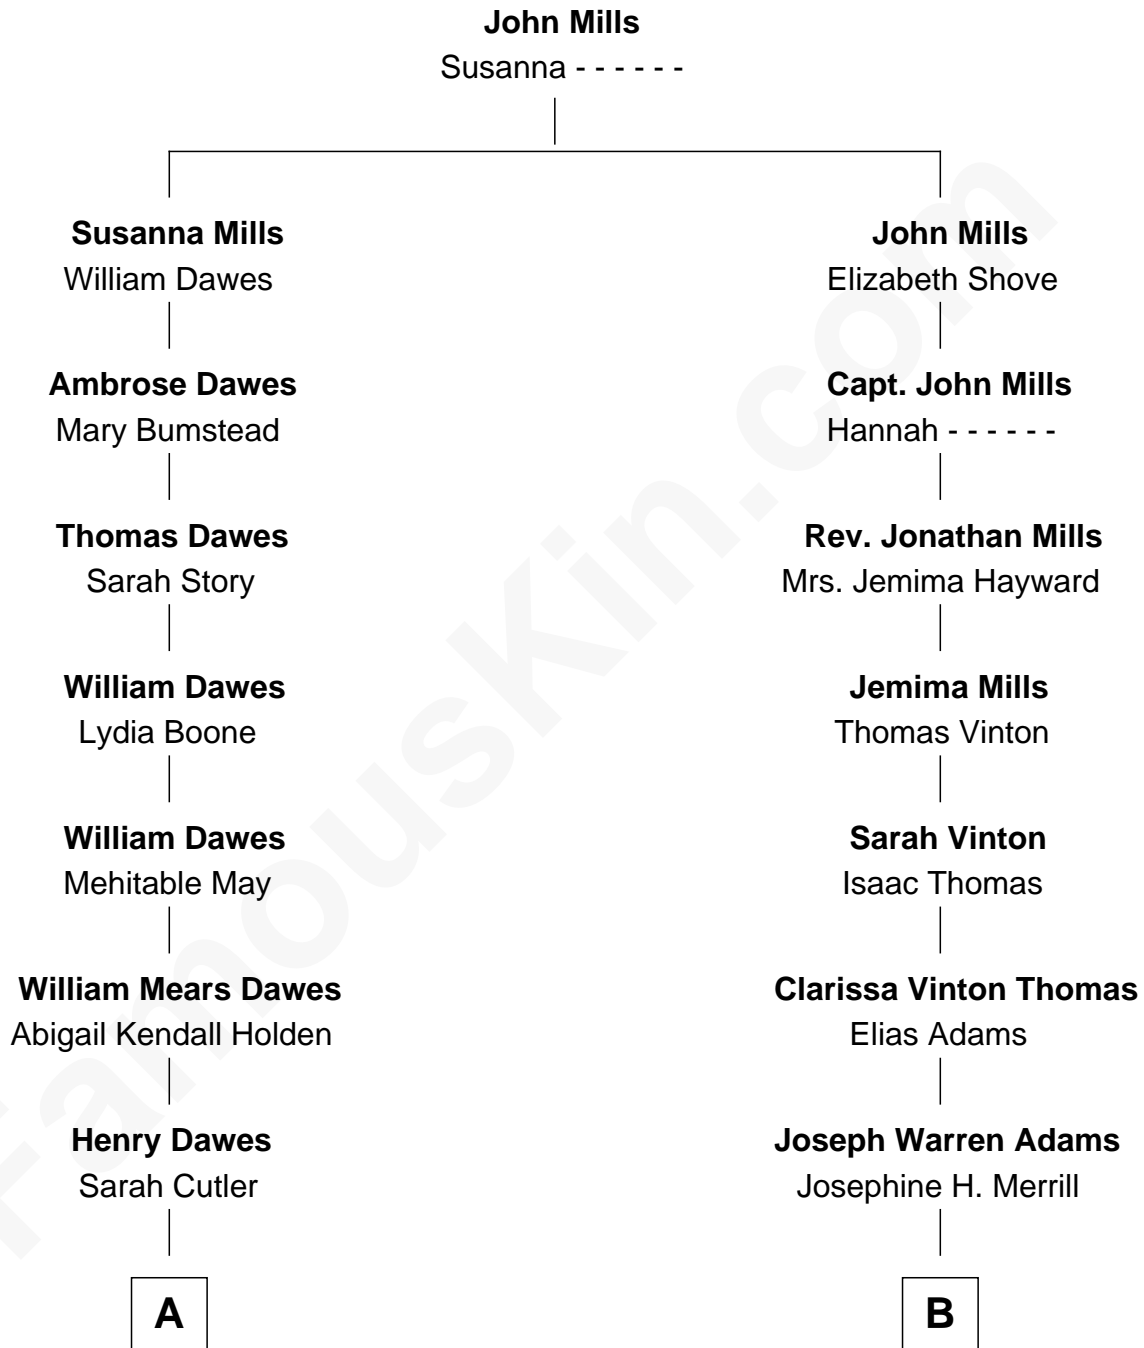

FamousKin.com Relationship Chart of

Charles Dawes

30th U.S. Vice-President

8th cousin 1 time removed of

Raquel Welch

Movie Actress

A

Brig. Gen. Rufus R. Dawes

Mary Beman Gates

Charles Dawes

30th U.S. Vice-President

B

Clara Louise Adams

Emery Stanford Hall

Josephine Sarah Hall

Armando Carlos Tejada

Raquel Welch

aka Raquel Welch

FamousKin.com