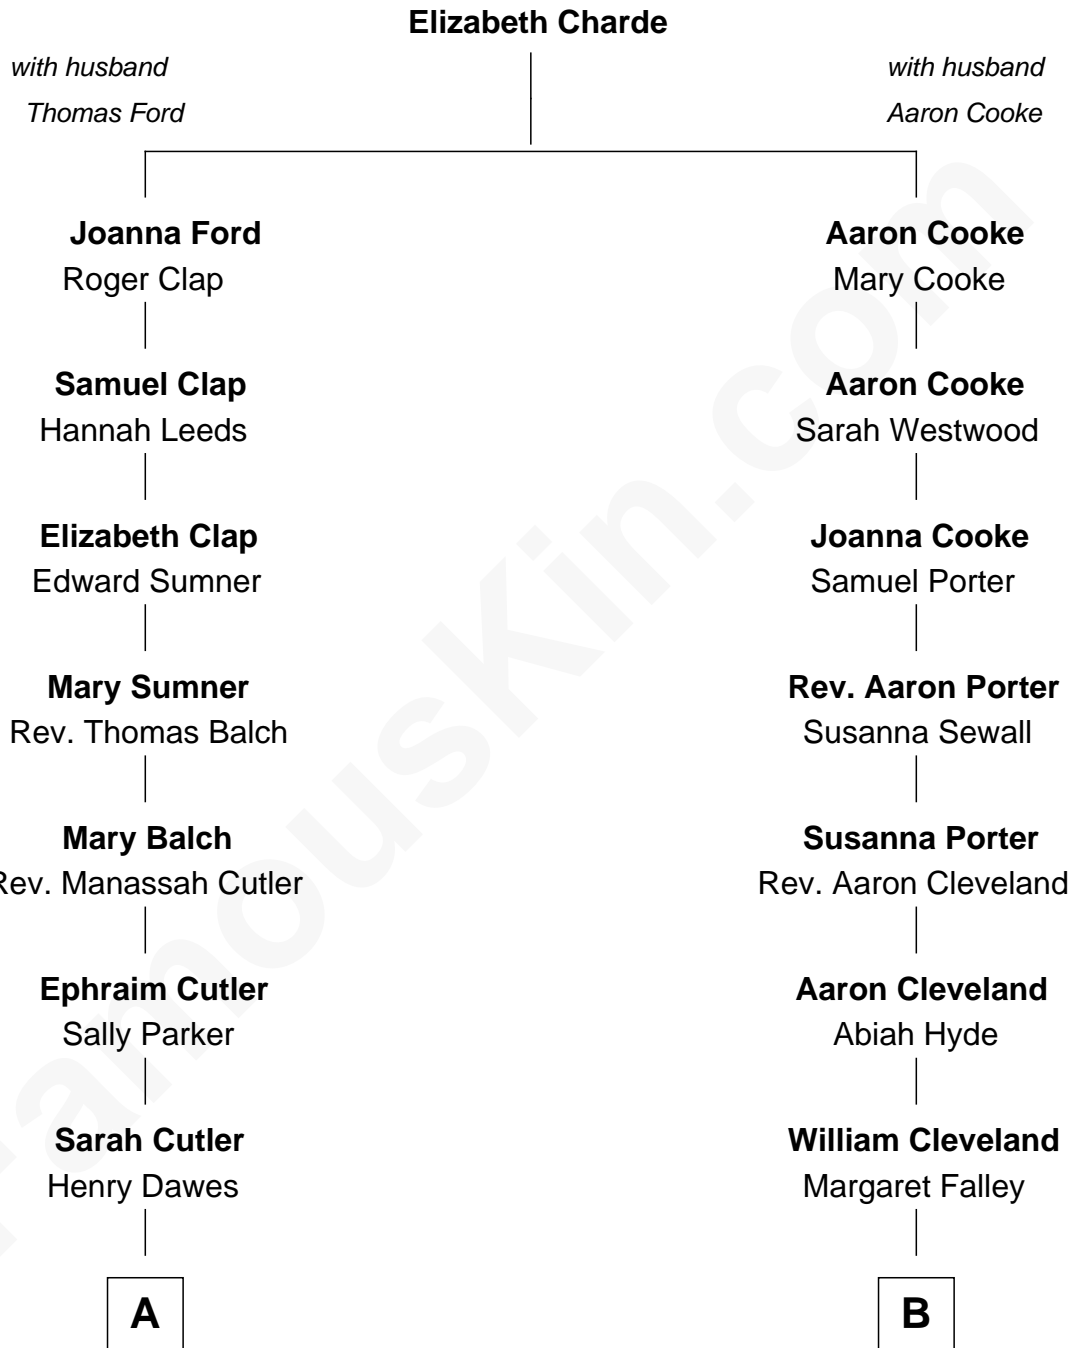

# FamousKin.com Relationship Chart of

**Charles Dawes**

*30th U.S. Vice-President*

8th cousin of

**Grover Cleveland**

*22nd and 24th U.S. President*

FamousKin.com