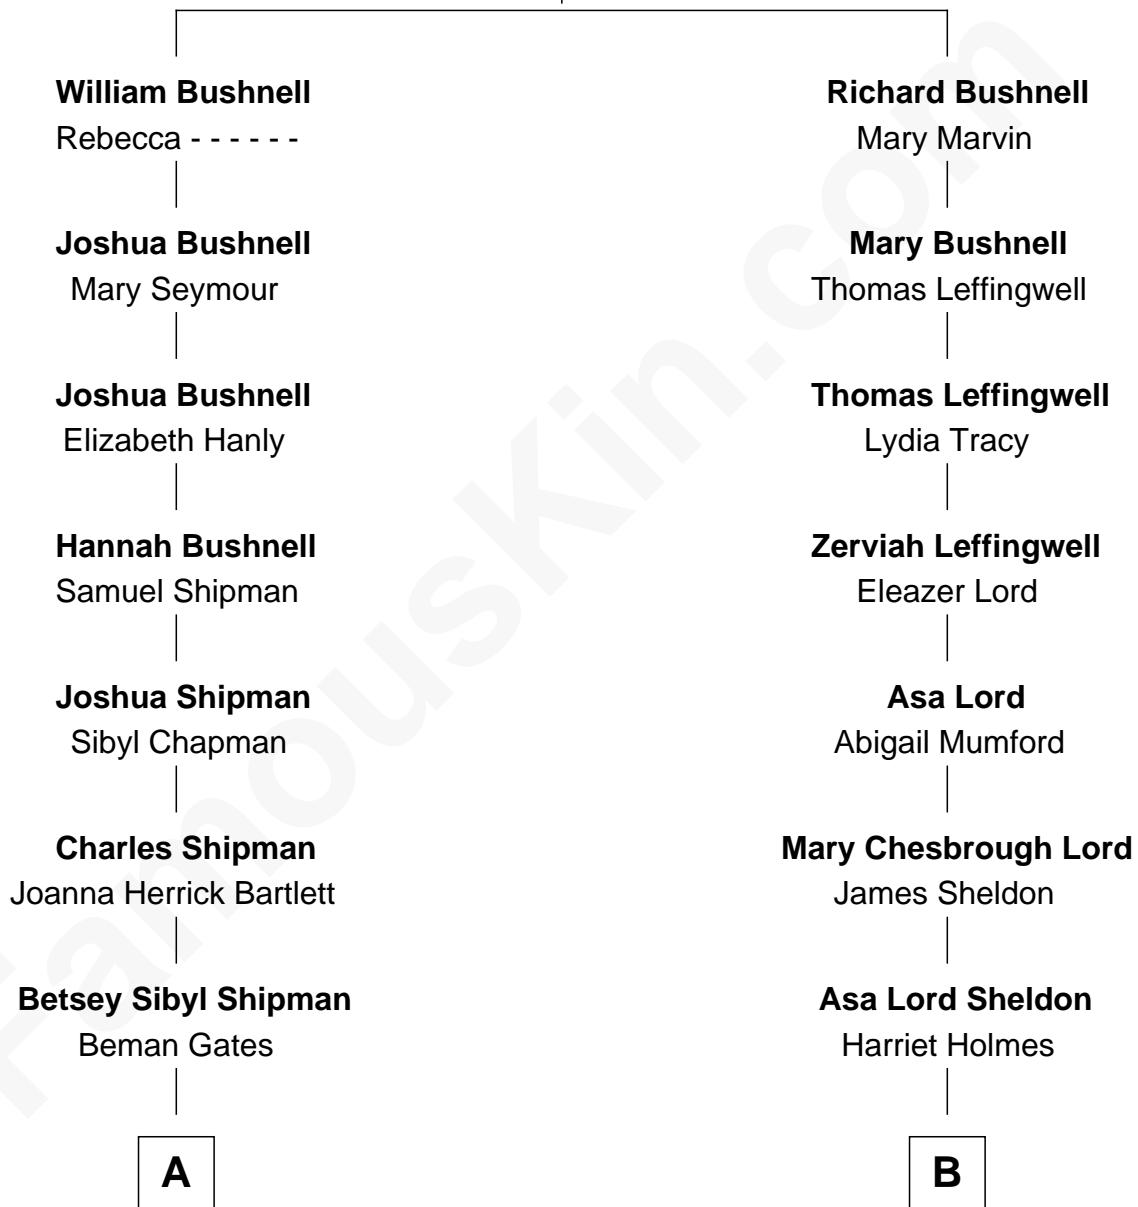

## Relationship Chart of

### Charles Dawes

30th U.S. Vice-President

8th cousin 2 times removed of

### Mamie (Doud) Eisenhower

First Lady of President Dwight Eisenhower

**Francis Bushnell**

Ferris Quenell

**A**

**Mary Beman Gates**  
Brig. Gen. Rufus R. Dawes

**Charles Dawes**  
*30th U.S. Vice-President*

**B**

**James Henry Sheldon**  
Susan Hill

**Mary Cornelia Sheldon**  
Royal Houghton Doud

**John Sheldon Doud**  
Elivera Mathilda Carlson

**Mamie (Doud) Eisenhower**  
*First Lady of Dwight Eisenhower*