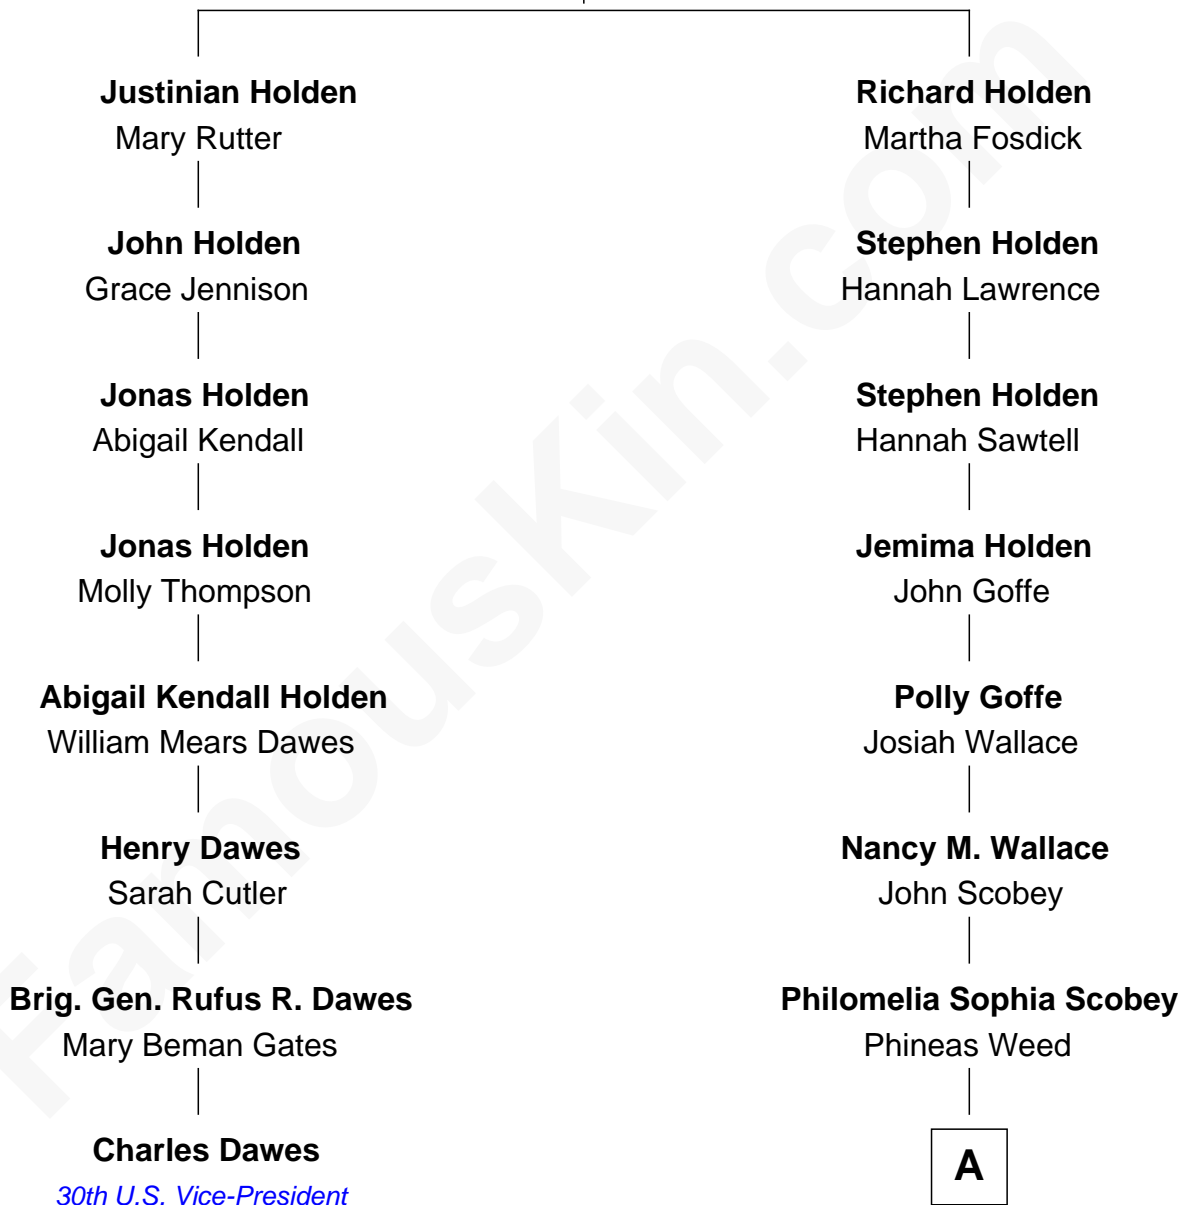

FamousKin.com

Relationship Chart of

Charles Dawes

30th U.S. Vice-President

7th cousin 1 time removed of

Lou (Henry) Hoover

First Lady of President Herbert Hoover

William Holden

A

Florence Ida Weed
Charles Delano Henry

Lou (Henry) Hoover
First Lady of Herbert Hoover

FamousKin.com