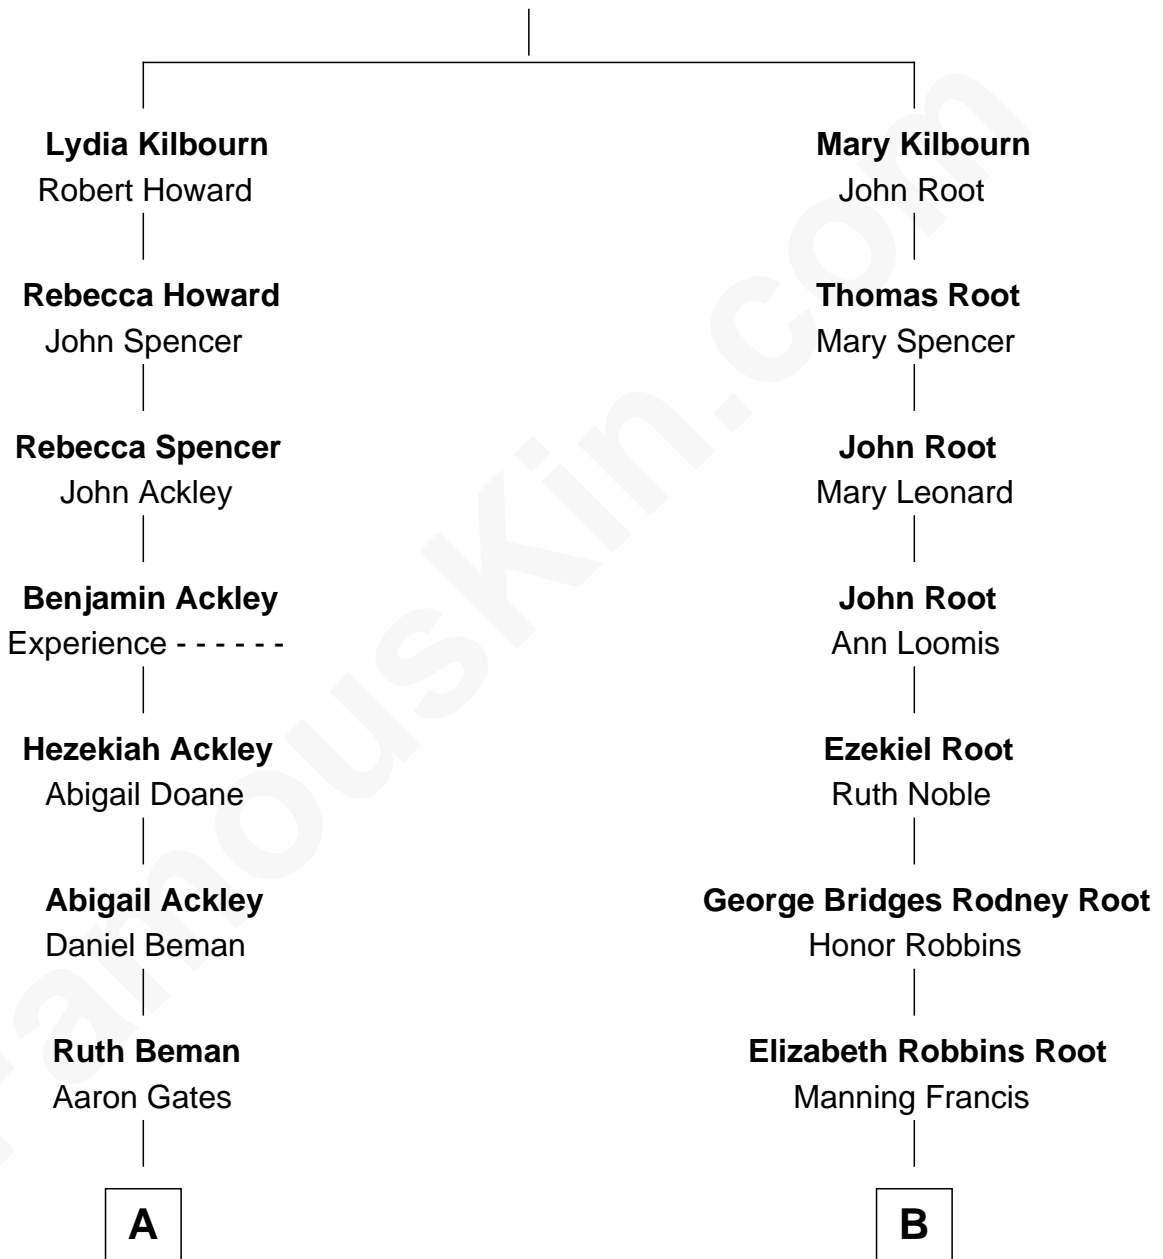

FamousKin.com Relationship Chart of

Charles Dawes

30th U.S. Vice-President

9th cousin 1 time removed of

Nancy (Davis) Reagan

First Lady of President Ronald Reagan

Thomas Kilbourn

Frances Moody

A

Beman Gates
Betsey Sibyl Shipman

Mary Beman Gates
Brig. Gen. Rufus R. Dawes

Charles Dawes
30th U.S. Vice-President

B

Frederick Augustus Francis
Jessie Anne Stevens

Anne Ayers Francis
John Newell Robbins

Kenneth Seymour Robbins
Edith Prescott Lockett

Nancy (Davis) Reagan
First Lady of Ronald Reagan

FamousKin.com