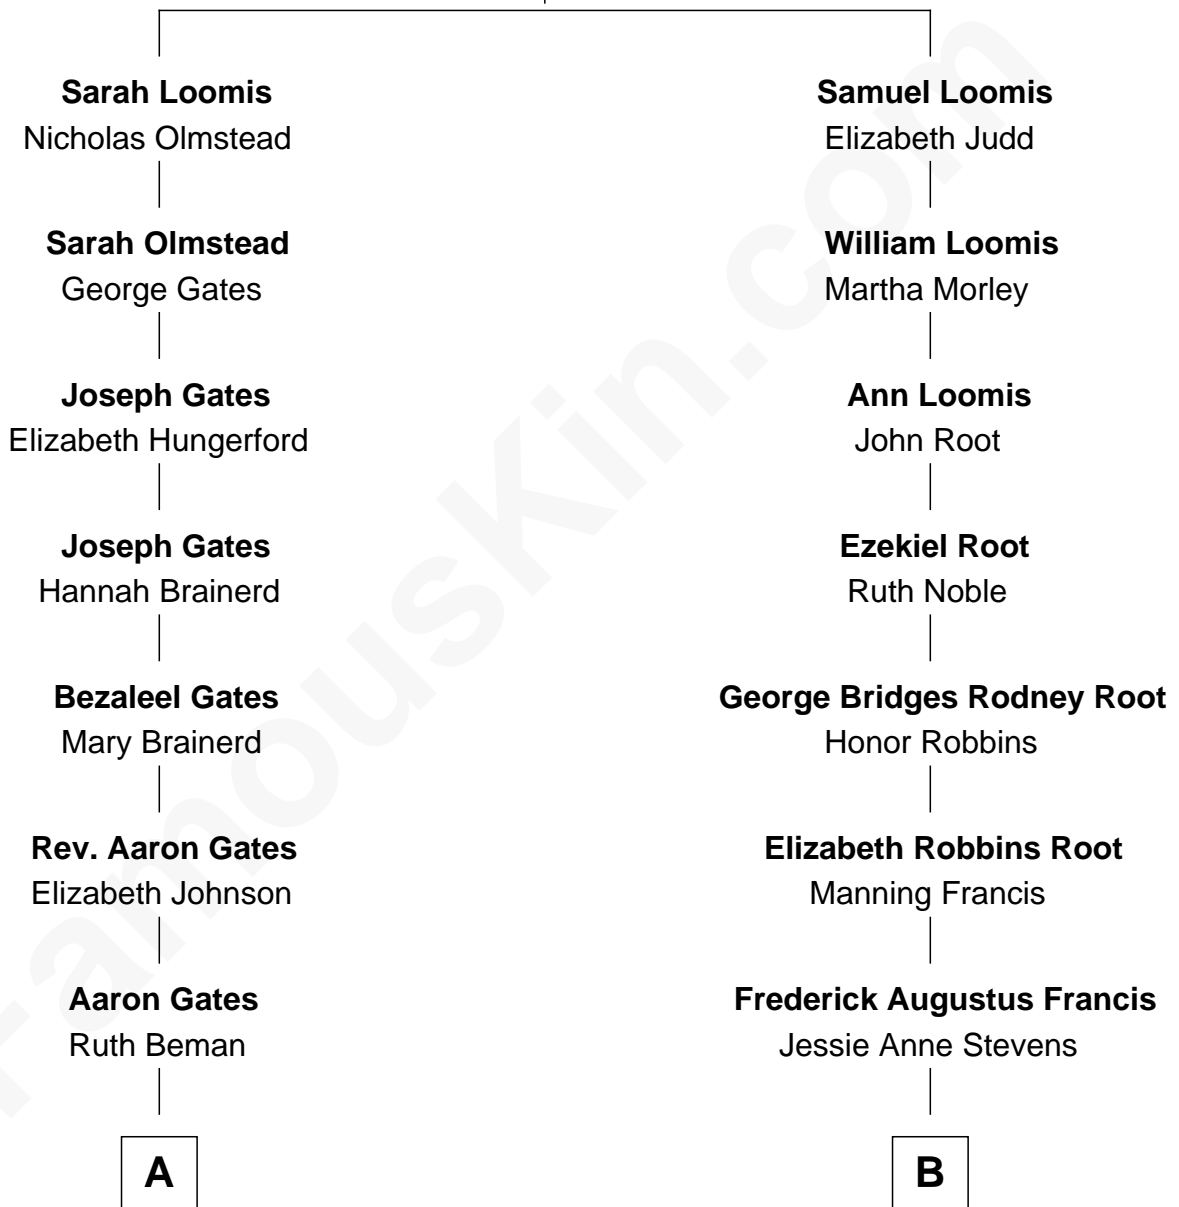

FamousKin.com Relationship Chart of

Charles Dawes

30th U.S. Vice-President

9th cousin of

Nancy (Davis) Reagan

First Lady of President Ronald Reagan

Joseph Loomis

Mary White

A

Beman Gates
Betsey Sibyl Shipman

Mary Beman Gates
Brig. Gen. Rufus R. Dawes

Charles Dawes
30th U.S. Vice-President

B

Anne Ayers Francis
John Newell Robbins

Kenneth Seymour Robbins
Edith Prescott Lockett

Nancy (Davis) Reagan
First Lady of Ronald Reagan