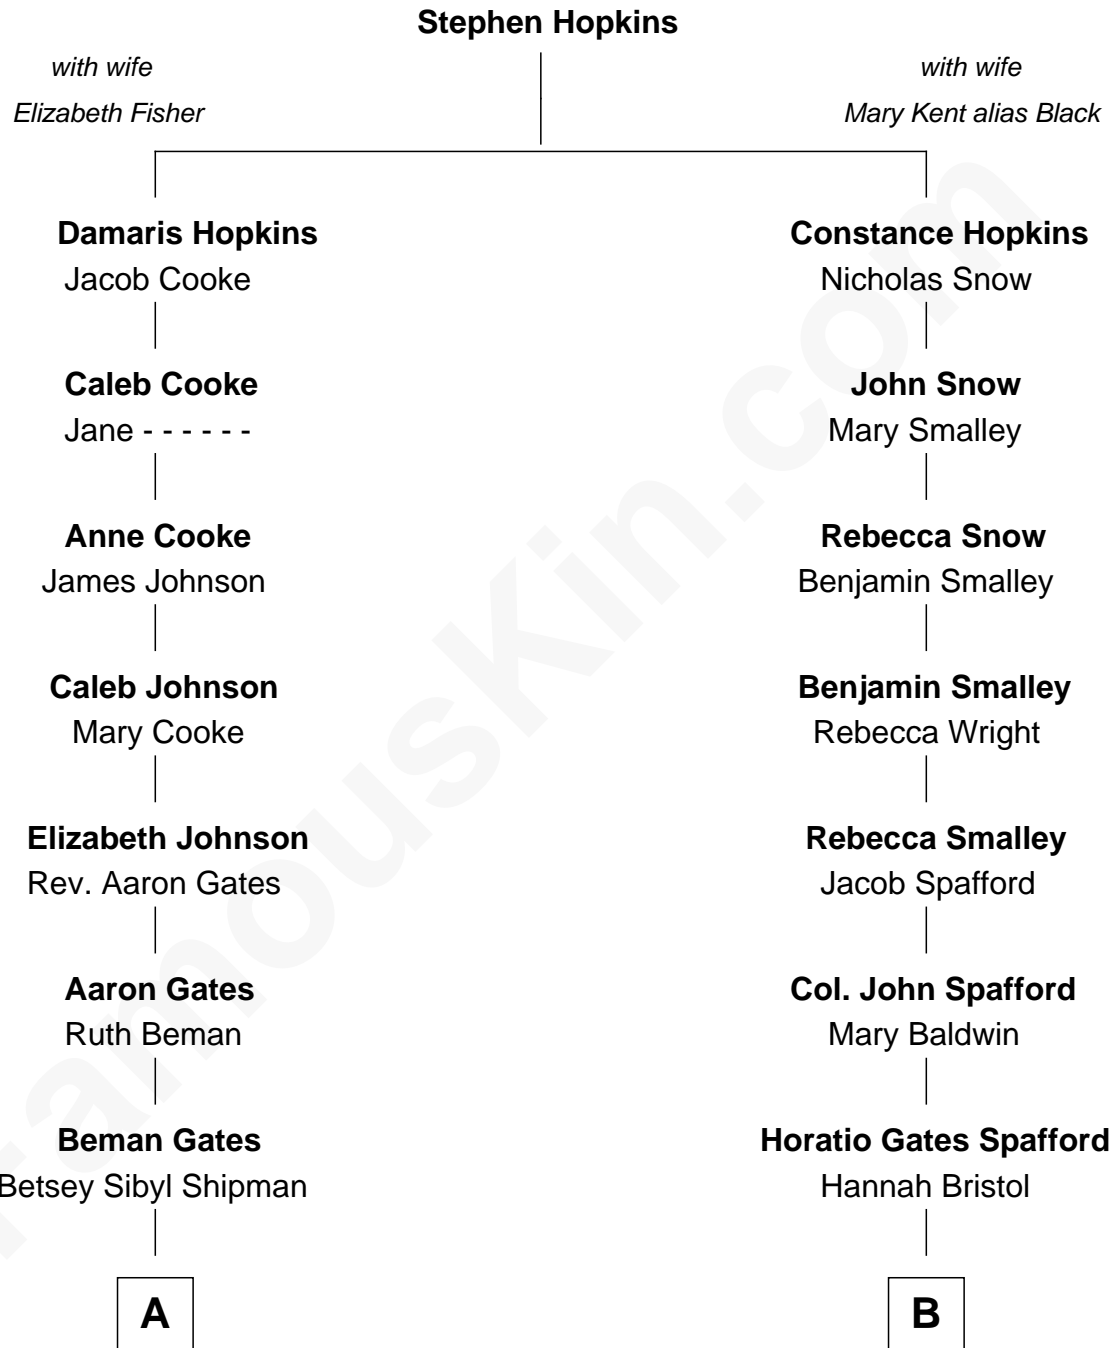

# FamousKin.com Relationship Chart of

**Charles Dawes**

*30th U.S. Vice-President*

8th cousin 4 times removed of

**Linda Ronstadt**

*Singer and Songwriter*

**A**

**Mary Beman Gates**  
Brig. Gen. Rufus R. Dawes

**Charles Dawes**  
*30th U.S. Vice-President*

**B**

**Mary A. Spafford**  
Matthew Leffingwell

**Mary E. Leffingwell**  
Jonas Bowman

**Adelaide Hesiah Bowman**  
Charles Henry Berger

**Hazel Dawn Berger**  
Lloyd Groff Copeman