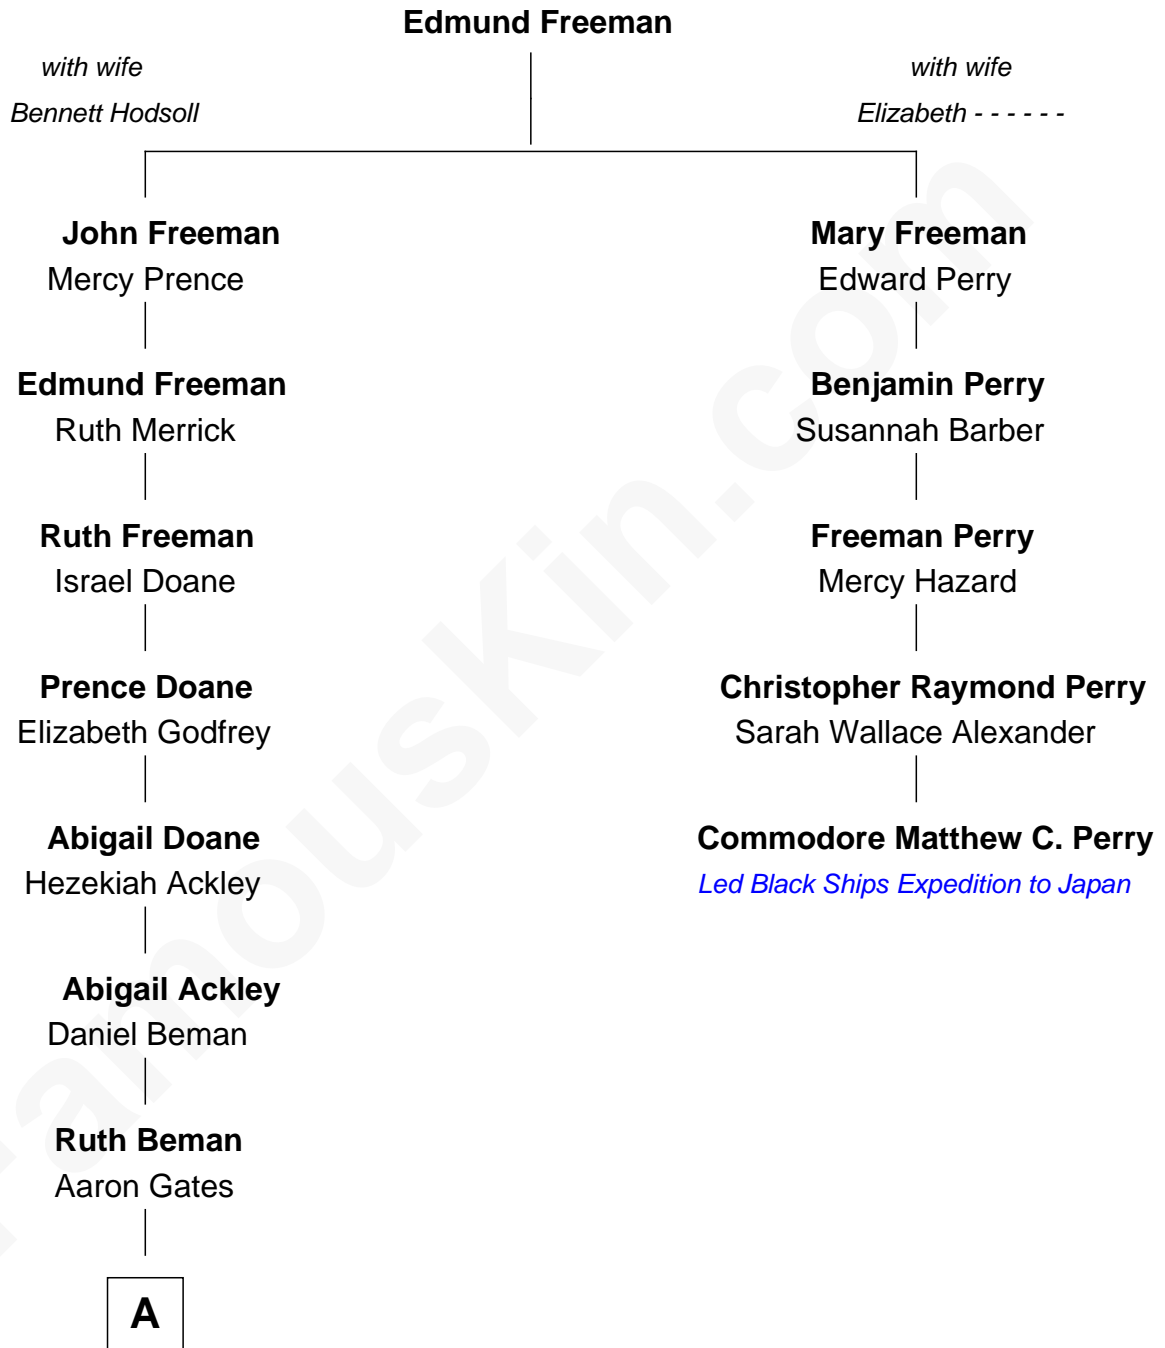

FamousKin.com

Relationship Chart of

Charles Dawes

30th U.S. Vice-President

4th cousin 5 times removed of

Commodore Matthew C. Perry
Led Black Ships Expedition to Japan

A

—
Beman Gates
Betsey Sibyl Shipman

—
Mary Beman Gates
Brig. Gen. Rufus R. Dawes

—
Charles Dawes
30th U.S. Vice-President

FamousKin.com