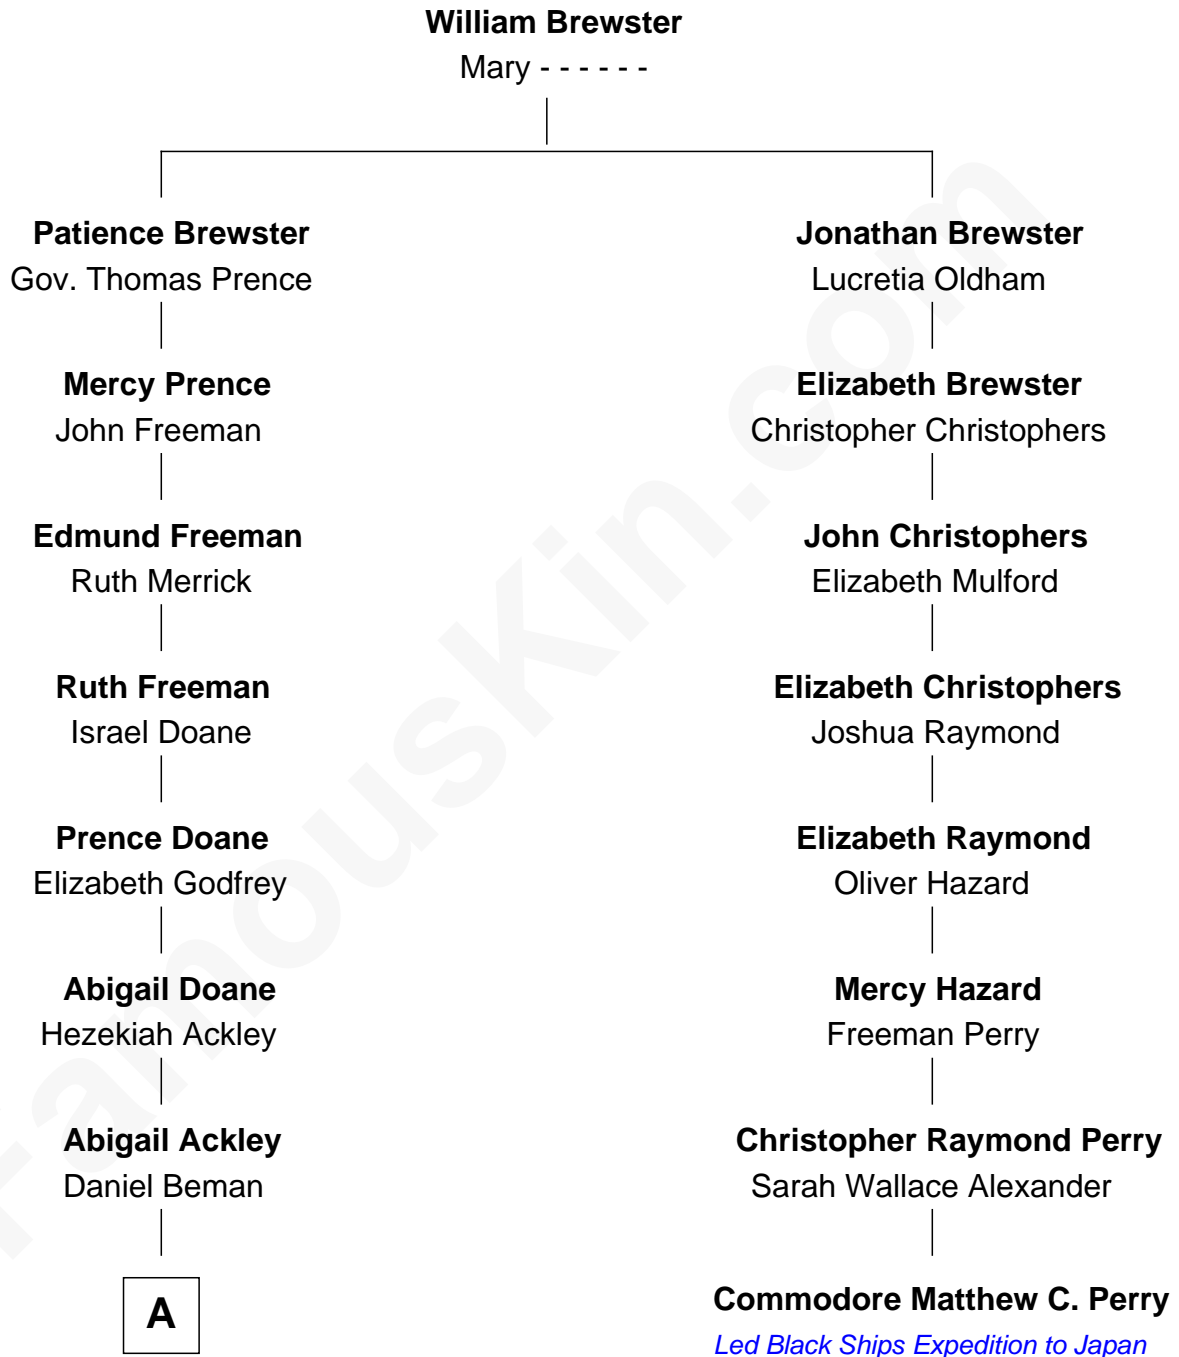

FamousKin.com

Relationship Chart of

Charles Dawes

30th U.S. Vice-President

7th cousin 3 times removed of

Commodore Matthew C. Perry

Led Black Ships Expedition to Japan

A

—
Ruth Beman

Aaron Gates

—
Beman Gates

Betsey Sibyl Shipman

—
Mary Beman Gates

Brig. Gen. Rufus R. Dawes

—
Charles Dawes

30th U.S. Vice-President