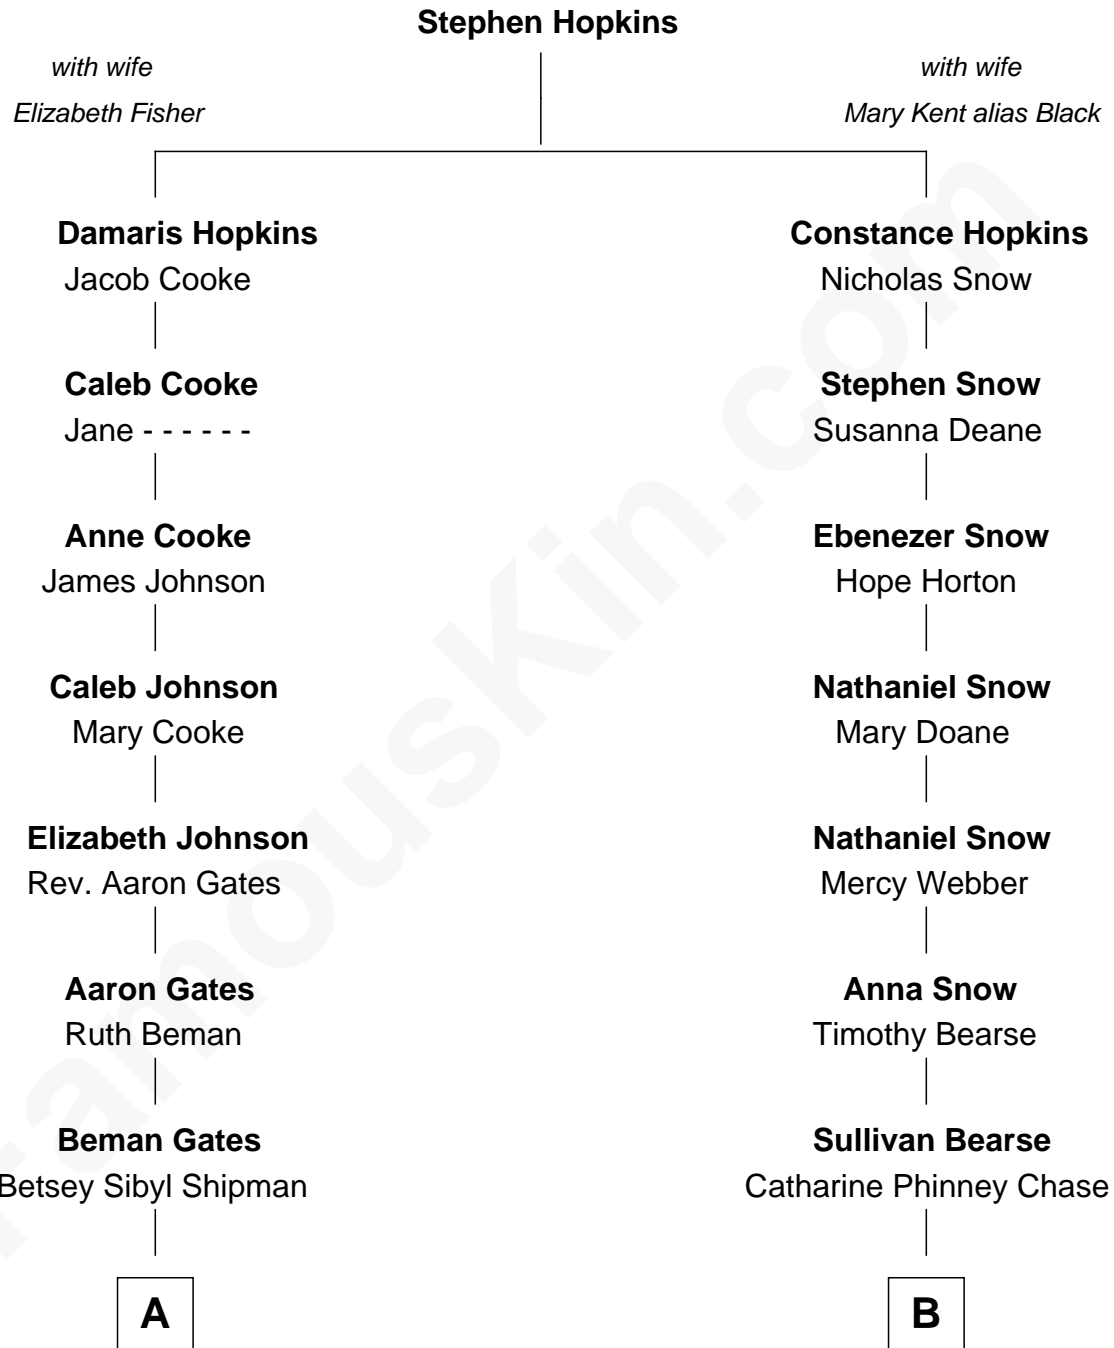

FamousKin.com Relationship Chart of

Charles Dawes

30th U.S. Vice-President

8th cousin 3 times removed of

Sonny Dove

NYC Basketball Hall of Fame

A

Mary Beman Gates
Brig. Gen. Rufus R. Dawes

Charles Dawes
30th U.S. Vice-President

B

Nathaniel D. S. Bearse
Olive Gould Pells

Christine Nelson Bearse
Irving Westley Coombs Oakley

Emma Genevieve Oakley
Ferdinand Wilson Mills

Adeline Beus Mills
Lloyd Leslie Dove