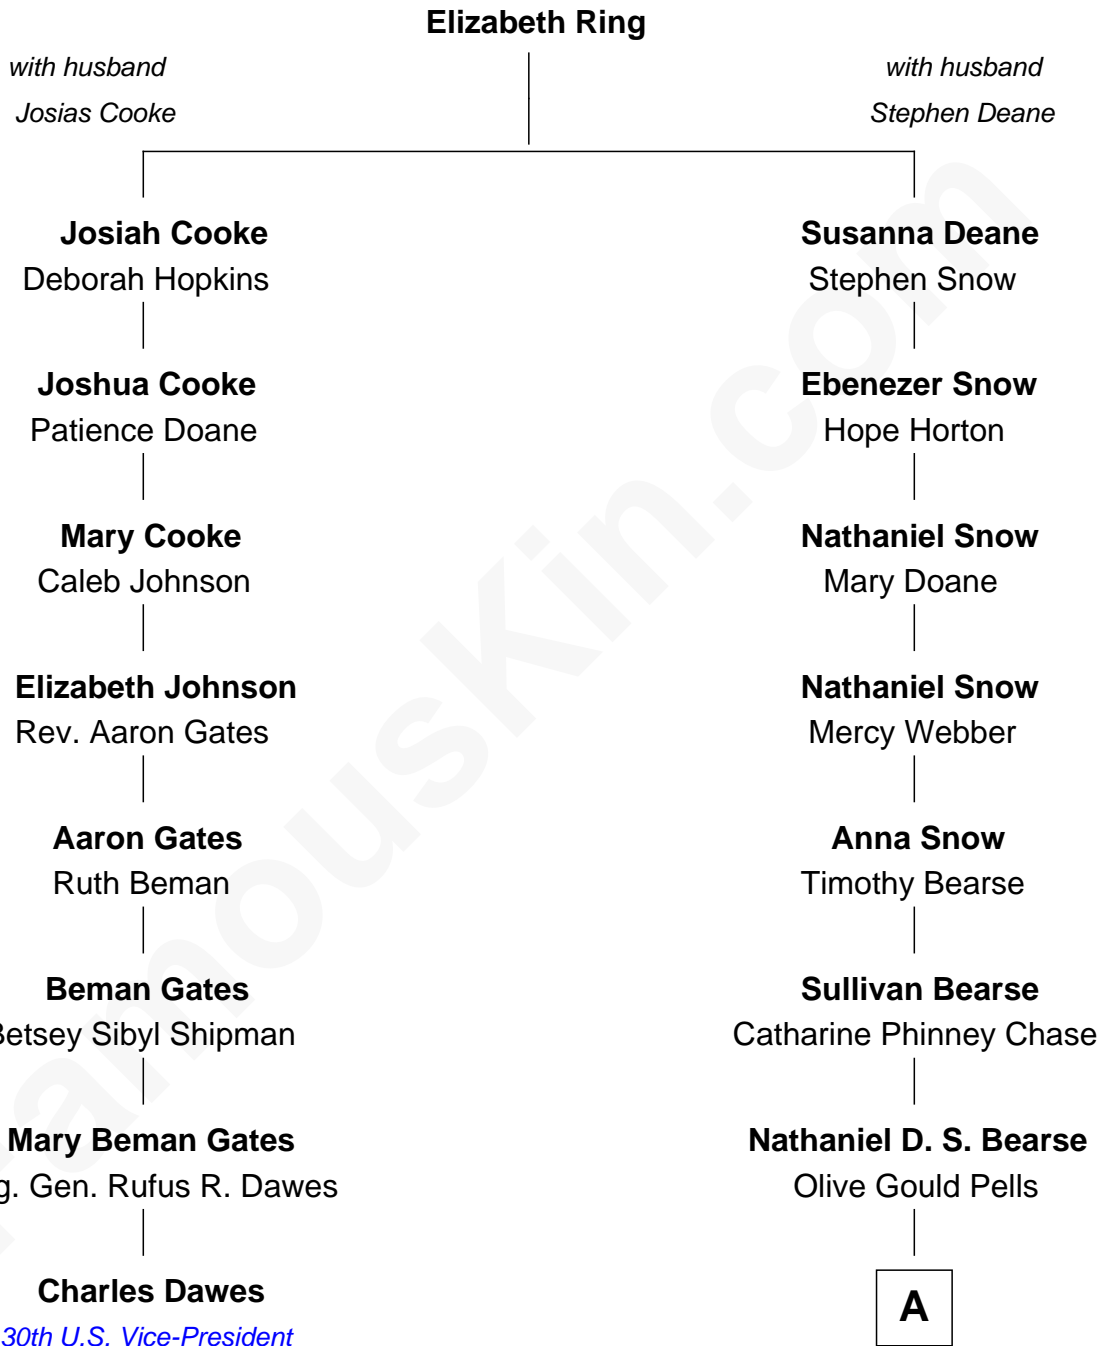

FamousKin.com

Relationship Chart of

Charles Dawes

30th U.S. Vice-President

7th cousin 3 times removed of

Sonny Dove

NYC Basketball Hall of Fame

A