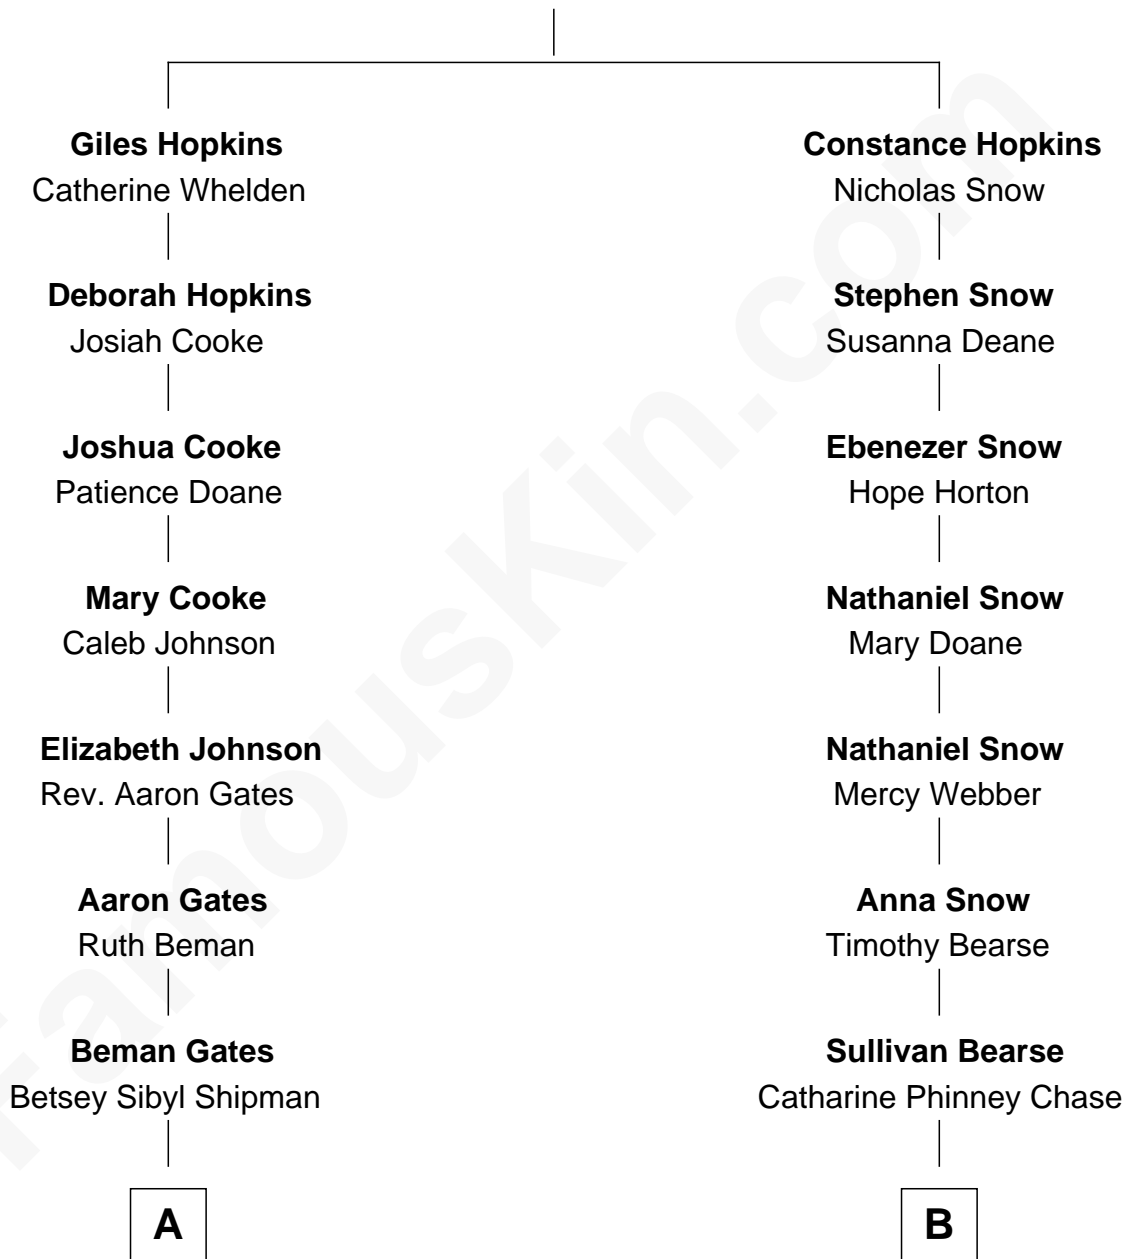

FamousKin.com

Relationship Chart of

Charles Dawes

30th U.S. Vice-President

8th cousin 3 times removed of

Sonny Dove

NYC Basketball Hall of Fame

Mary Kent alias Black

Stephen Hopkins

A

Mary Beman Gates
Brig. Gen. Rufus R. Dawes

Charles Dawes
30th U.S. Vice-President

B

Nathaniel D. S. Bearse
Olive Gould Pells

Christine Nelson Bearse
Irving Westley Coombs Oakley

Emma Genevieve Oakley
Ferdinand Wilson Mills