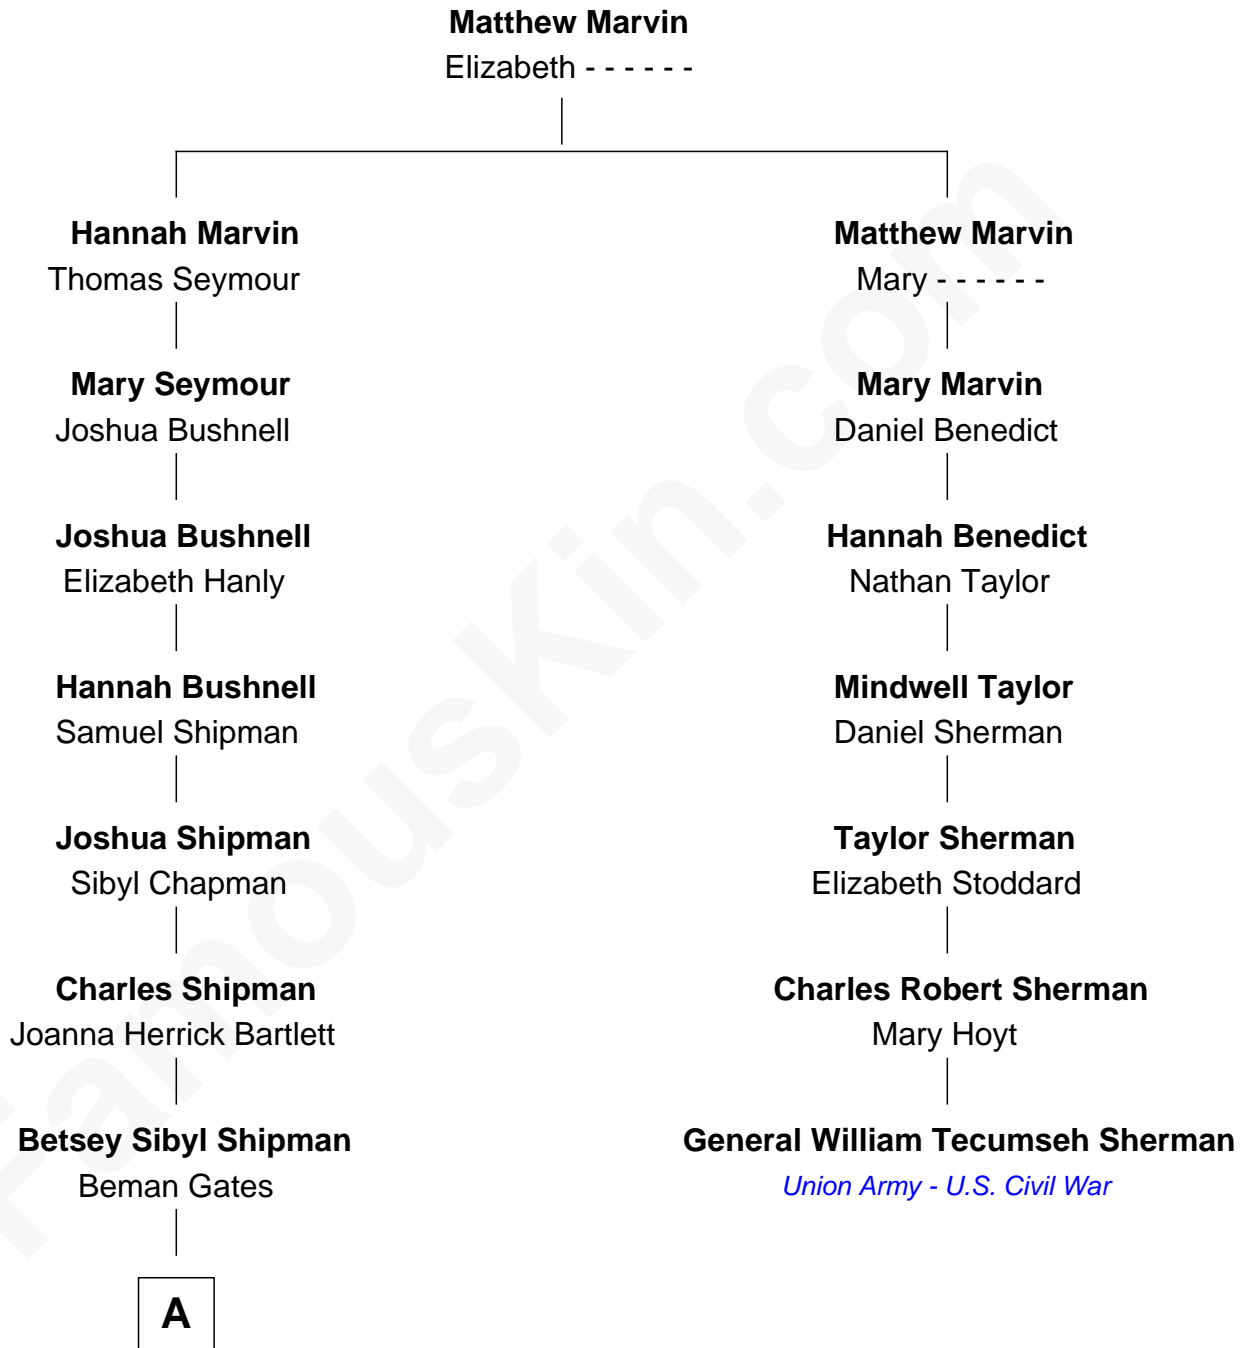

## Relationship Chart of

### Charles Dawes

30th U.S. Vice-President

6th cousin 2 times removed of

### General William Tecumseh Sherman

Union Army - U.S. Civil War

A

—  
**Mary Beman Gates**  
Brig. Gen. Rufus R. Dawes

—  
**Charles Dawes**  
*30th U.S. Vice-President*

FamousKin.com