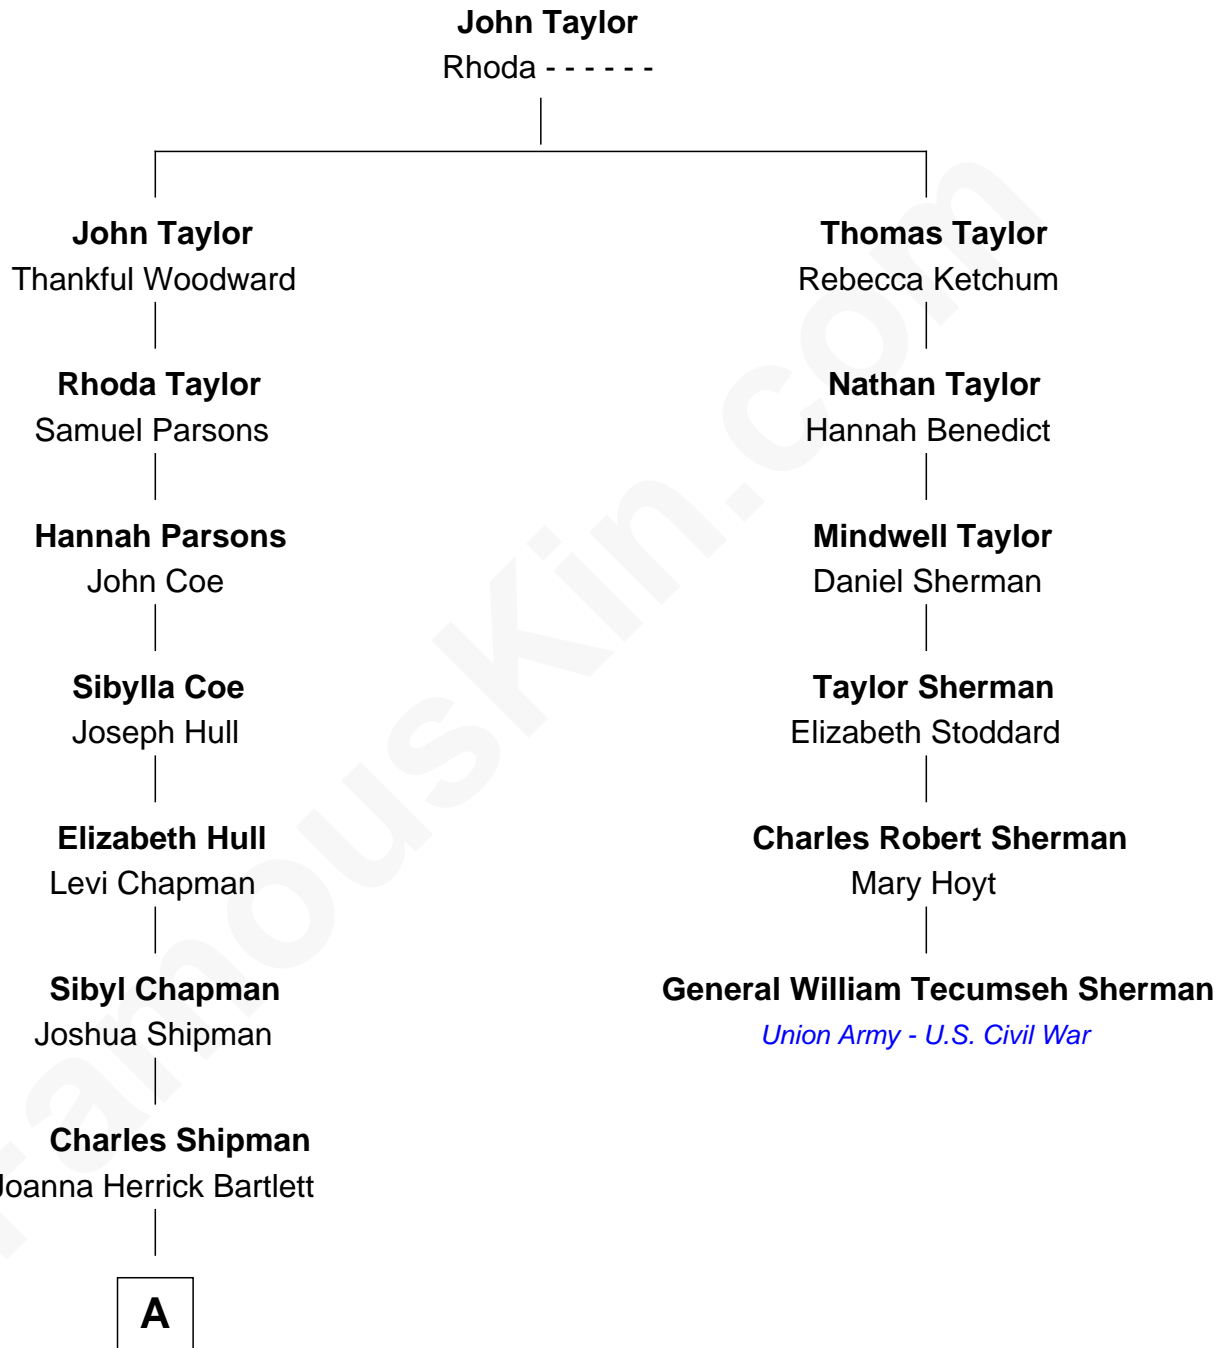

FamousKin.com

Relationship Chart of

Charles Dawes

30th U.S. Vice-President

5th cousin 4 times removed of

General William Tecumseh Sherman

Union Army - U.S. Civil War

A

Betsey Sibyl Shipman

Beman Gates

Mary Beman Gates

Brig. Gen. Rufus R. Dawes

Charles Dawes

30th U.S. Vice-President

FamousKin.com