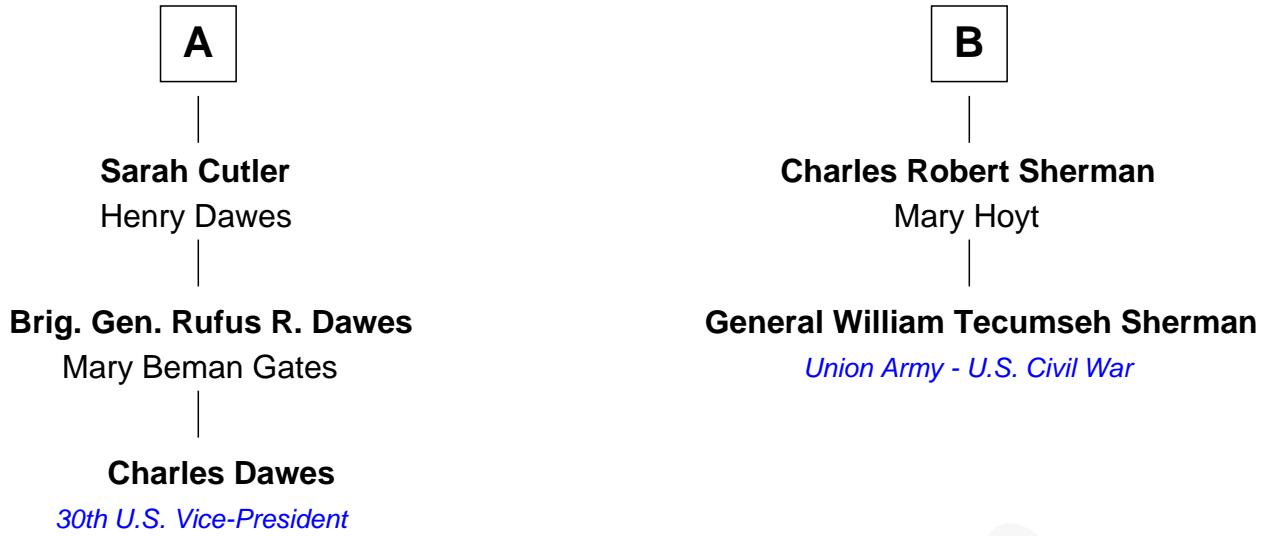

FamousKin.com

Relationship Chart of

Charles Dawes

30th U.S. Vice-President

8th cousin 1 time removed of

General William Tecumseh Sherman

Union Army - U.S. Civil War

George Downing

Emanuel Downing

Anne Ware

Mary Downing

Anthony Stoddard

Rev. Solomon Stoddard

Esther Warham

Anthony Stoddard

Prudence Welles

Eliakim Stoddard

Joanna Curtis

Israel Stoddard

Elizabeth Reed

Elizabeth Stoddard

Taylor Sherman

B

FamousKin.com