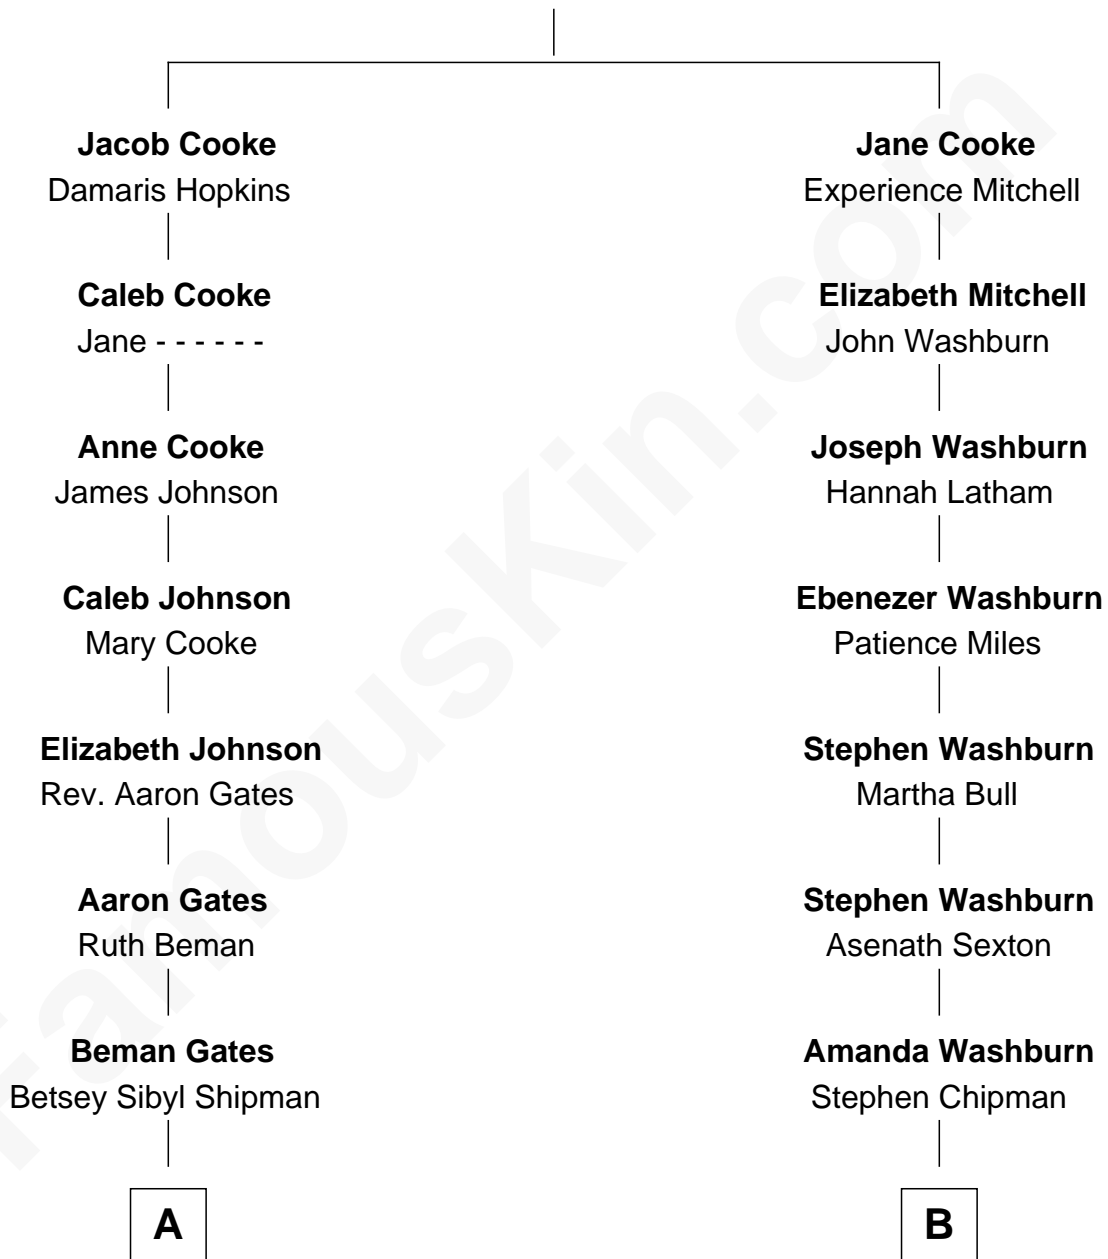

FamousKin.com Relationship Chart of

Charles Dawes

30th U.S. Vice-President

8th cousin 3 times removed of

Gary Herbert

17th Governor of Utah

Francis Cooke
Hester le Mahieu

A

Mary Beman Gates
Brig. Gen. Rufus R. Dawes

Charles Dawes
30th U.S. Vice-President

B

William Henry Chipman
Eliza Filcher

William Henry Chipman
Sarah Elizabeth Parker

Eliza Chipman
James Edward Peters

Paul Richard Peters
Carol Boley

Gary Herbert
17th Governor of Utah

FamousKin.com