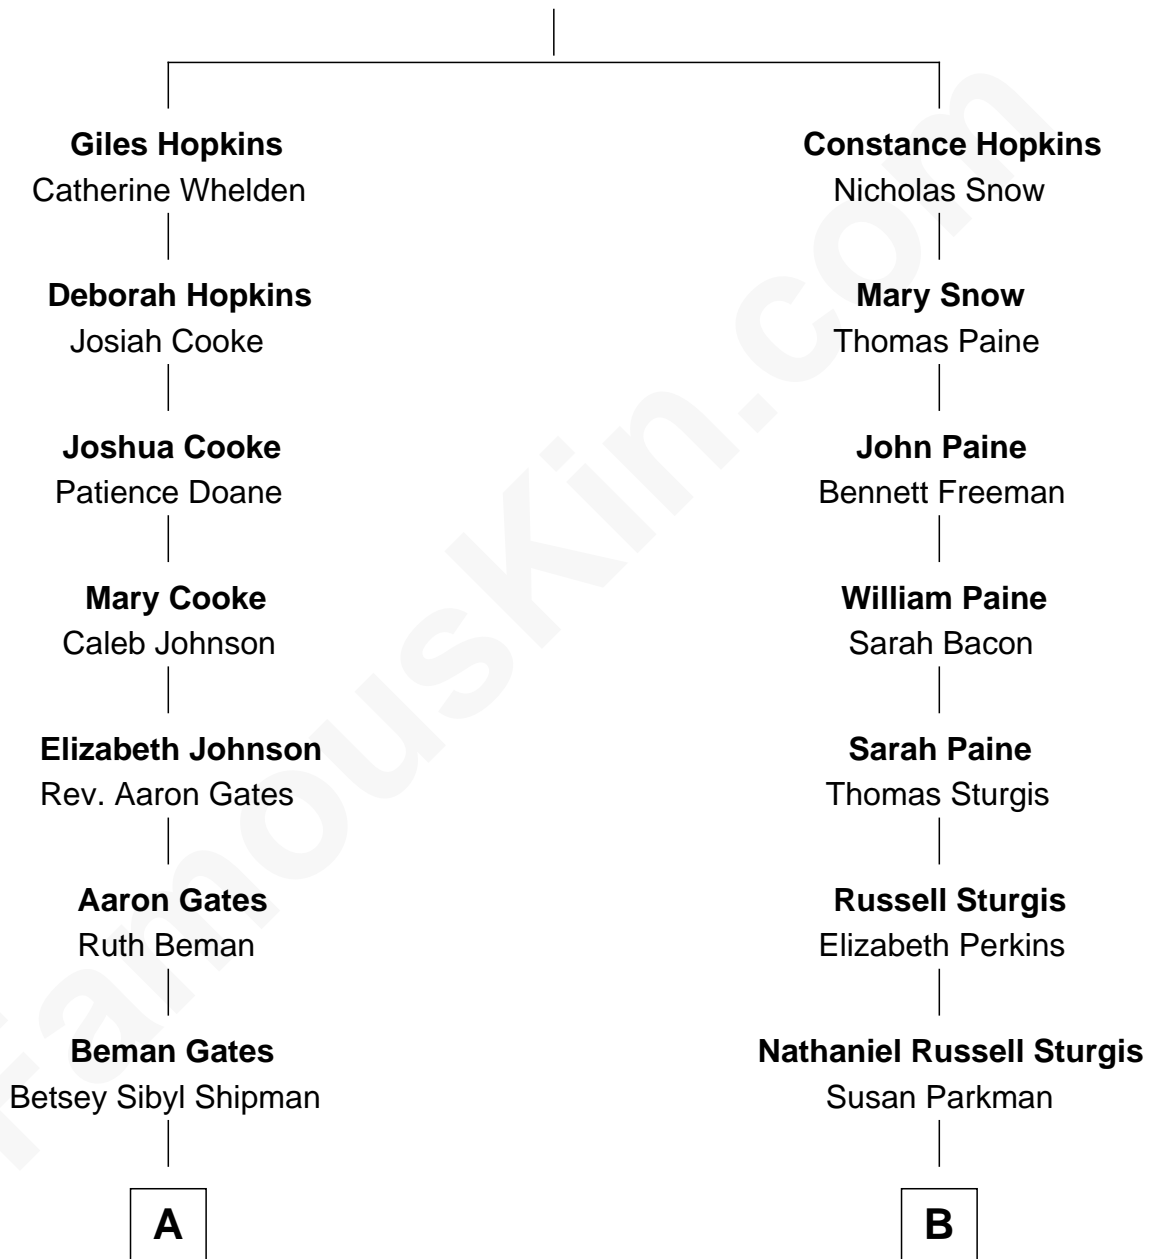

FamousKin.com Relationship Chart of

Charles Dawes

30th U.S. Vice-President

8th cousin 4 times removed of

Kyra Sedgwick

TV and Movie Actress

Mary Kent alias Black

Stephen Hopkins

A

Mary Beman Gates
Brig. Gen. Rufus R. Dawes

Charles Dawes
30th U.S. Vice-President

B

Sarah Blake Sturgis
Francis George Shaw

Susanna Shaw
Robert Bowne Minturn

Sarah May Minturn
Henry Dwight Sedgwick

Robert Minturn Sedgwick
Helen Peabody

Henry Dwight Sedgwick
Patricia Ann Rosenwald

Kyra Sedgwick
TV and Movie Actress