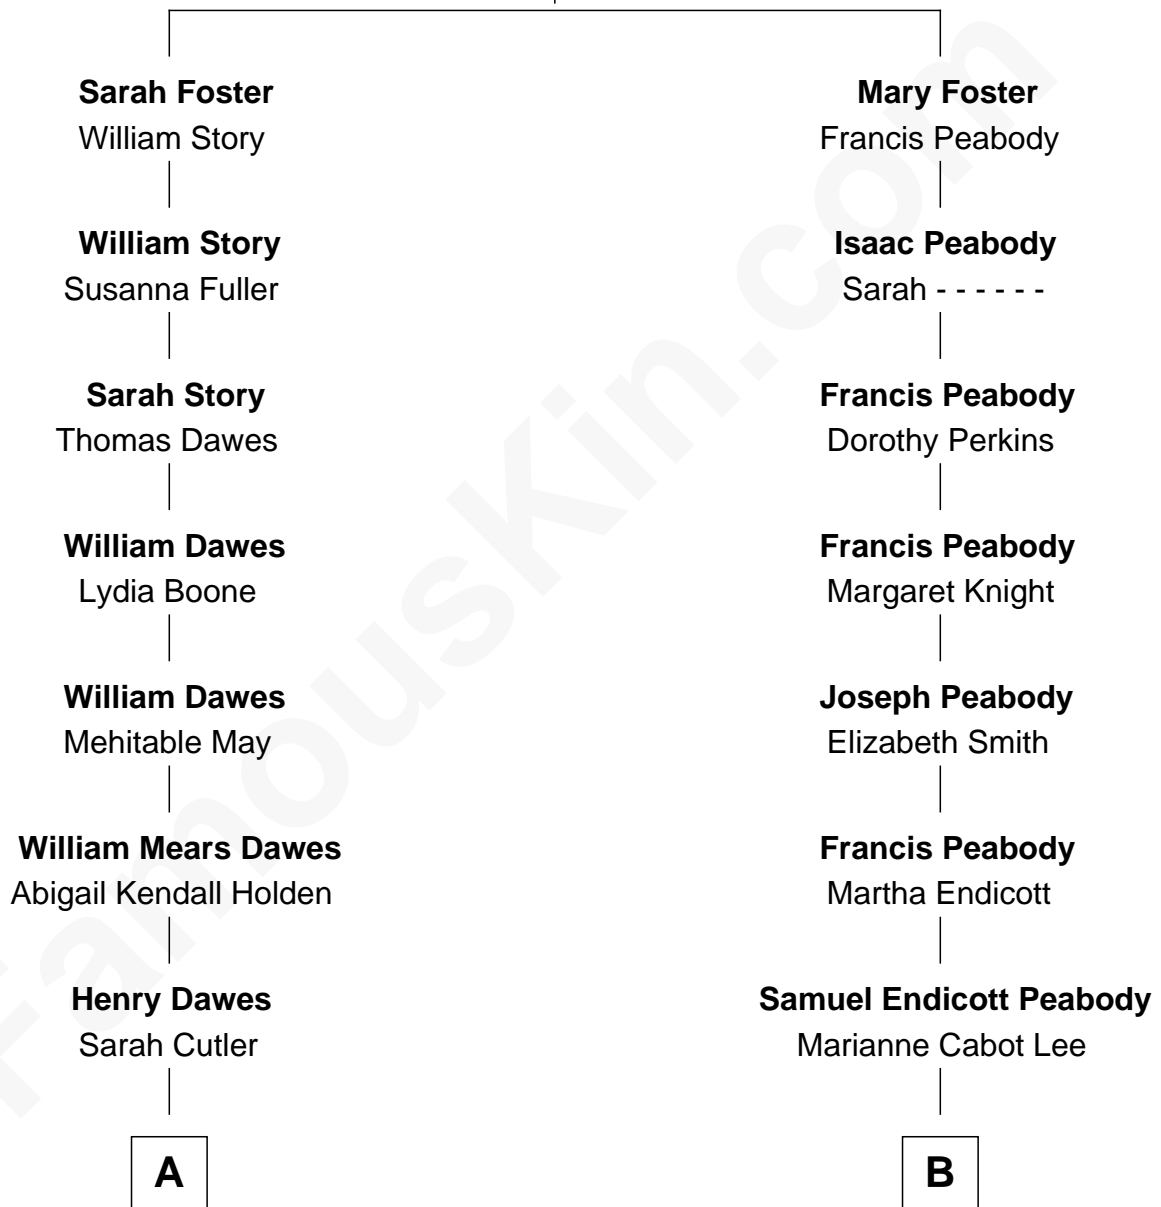

# FamousKin.com Relationship Chart of

**Charles Dawes**

*30th U.S. Vice-President*

8th cousin 2 times removed of

**Kyra Sedgwick**

*TV and Movie Actress*

**Reginald Foster**

Judith Wignol

**A**

**Brig. Gen. Rufus R. Dawes**

Mary Beman Gates

**Charles Dawes**

*30th U.S. Vice-President*

**B**

**Rev. Dr. Endicott Peabody**

Fannie Peabody

**Helen Peabody**

Robert Minturn Sedgwick

**Henry Dwight Sedgwick**

Patricia Ann Rosenwald

**Kyra Sedgwick**

*TV and Movie Actress*