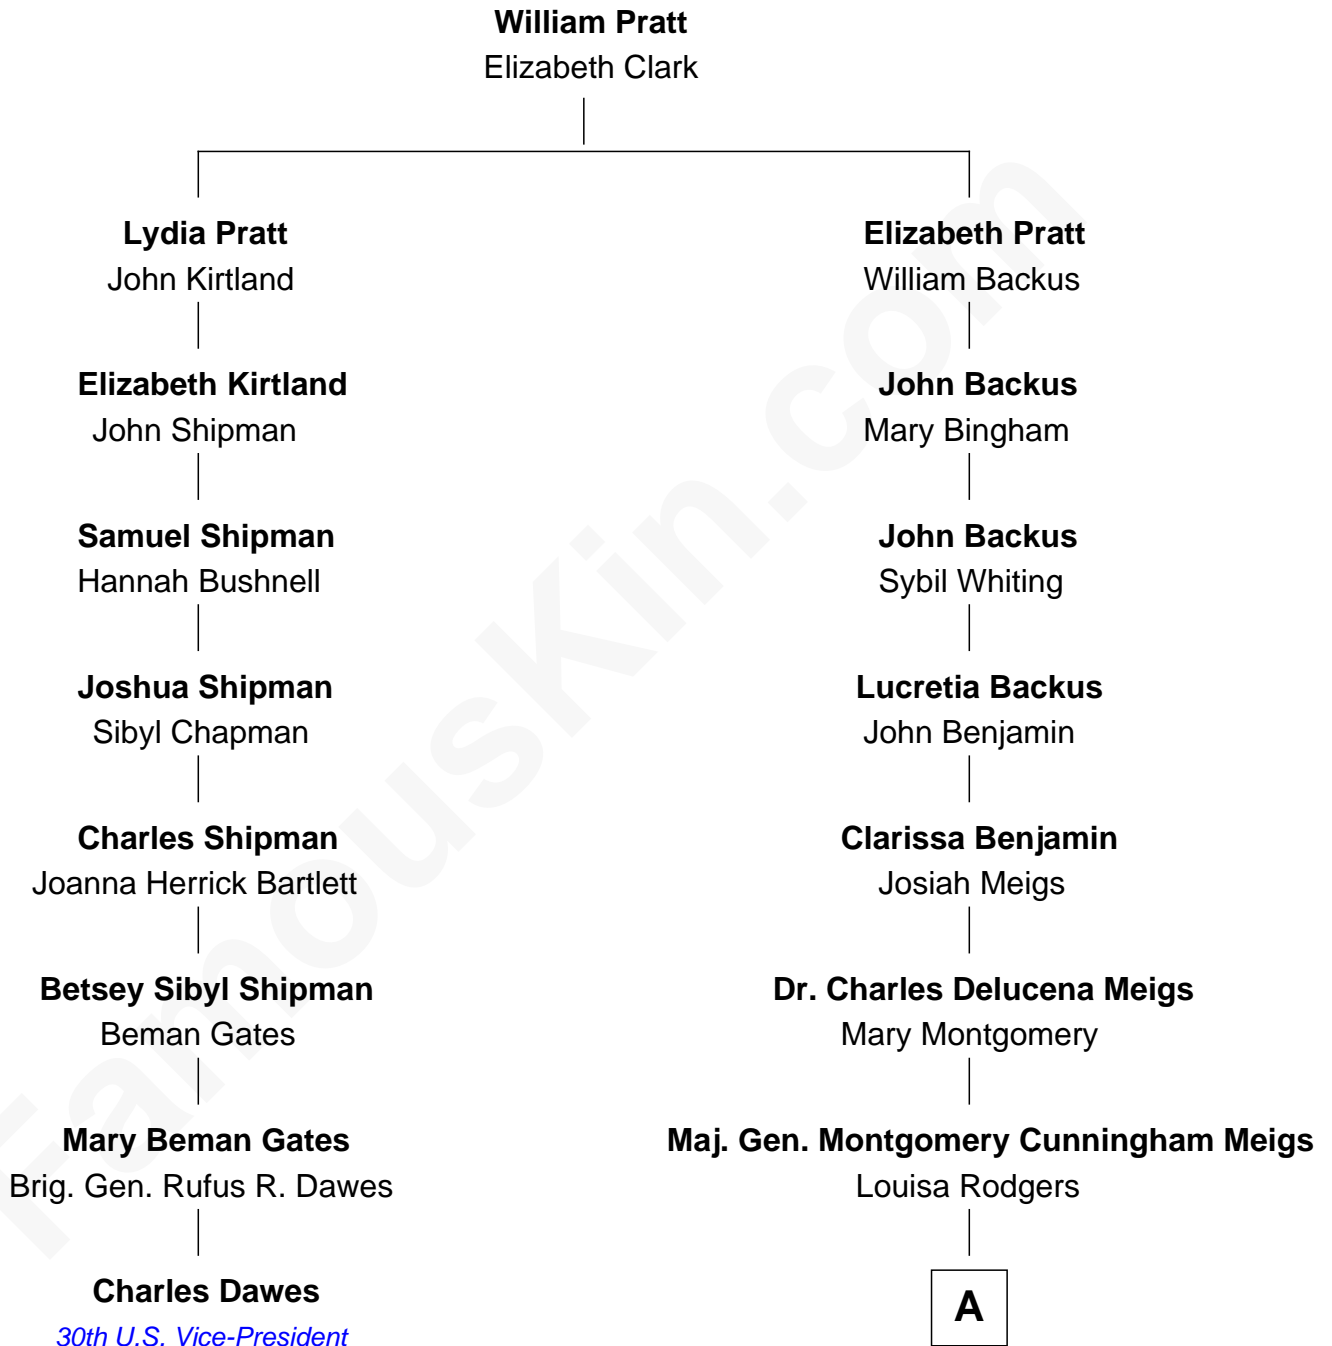

# FamousKin.com Relationship Chart of

**Charles Dawes**

*30th U.S. Vice-President*

7th cousin 4 times removed of

**Parker Stevenson**

*TV and Movie Actor*

**A**

**Mary Montgomery Meigs**  
Col. Joseph Hancock Taylor

**Evelyn Taylor**  
Eli Kirk Price

**Philip Price**  
Sarah Meade Harrison

**Sarah Meade Price**  
Richard Stevenson Parker

**Parker Stevenson**  
*TV and Movie Actor*

FamousKin.com