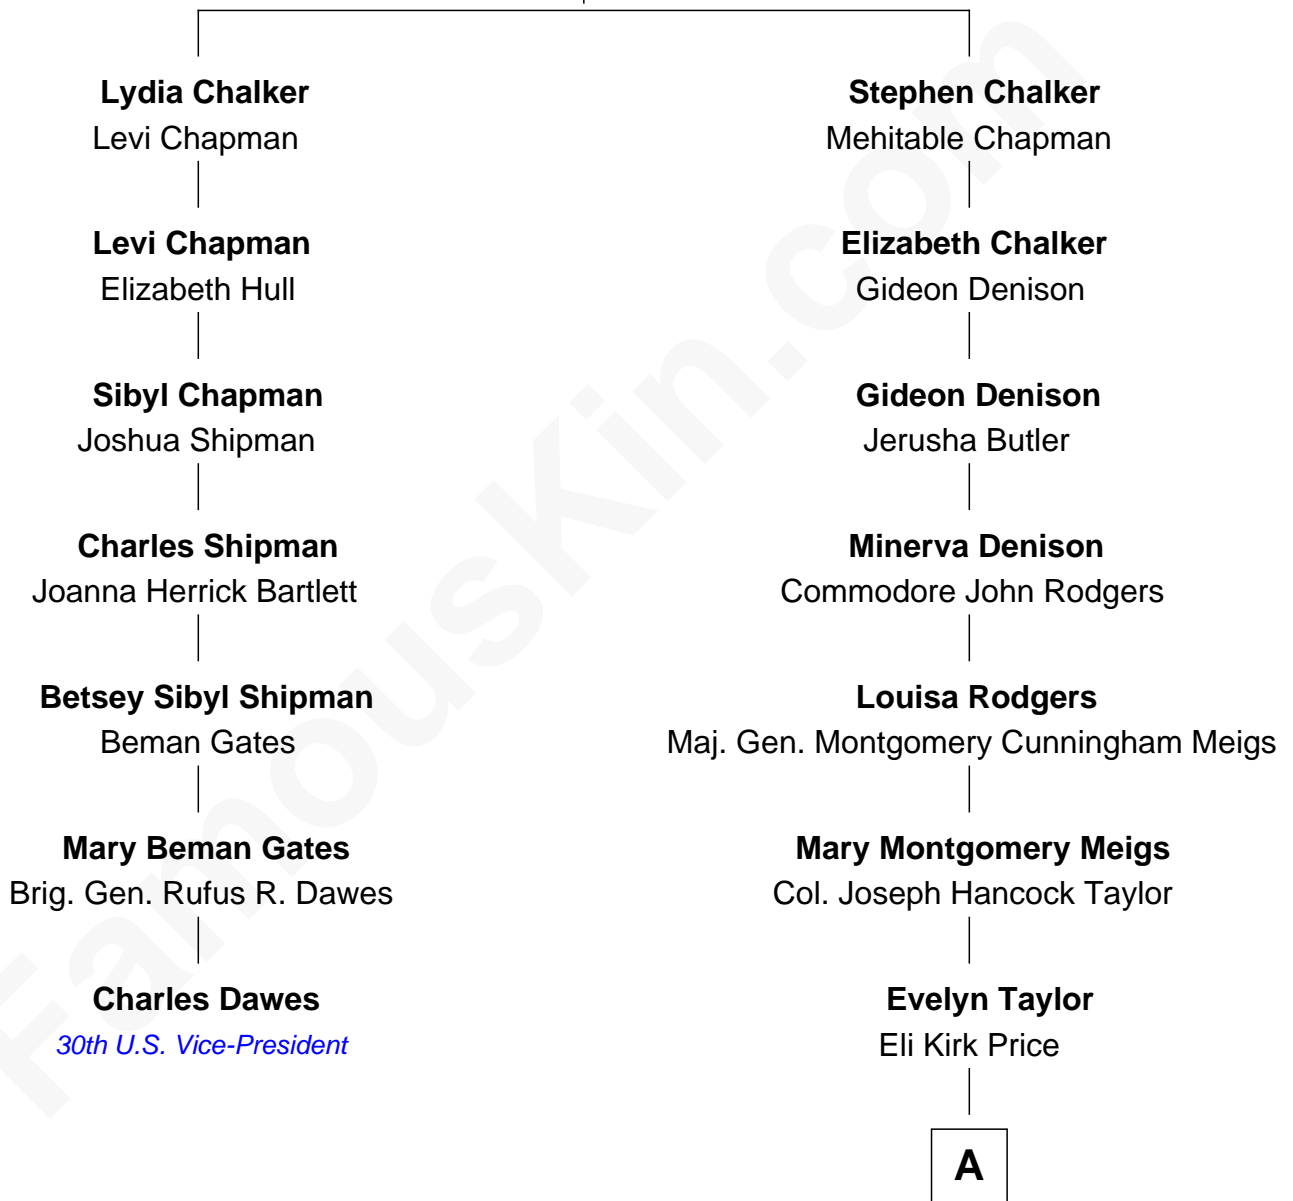

FamousKin.com Relationship Chart of

Charles Dawes

30th U.S. Vice-President

6th cousin 3 times removed of

Parker Stevenson

TV and Movie Actor

Stephen Chalker

Elizabeth Chapman

A

Philip Price
Sarah Meade Harrison

Sarah Meade Price
Richard Stevenson Parker

Parker Stevenson
TV and Movie Actor

FamousKin.com