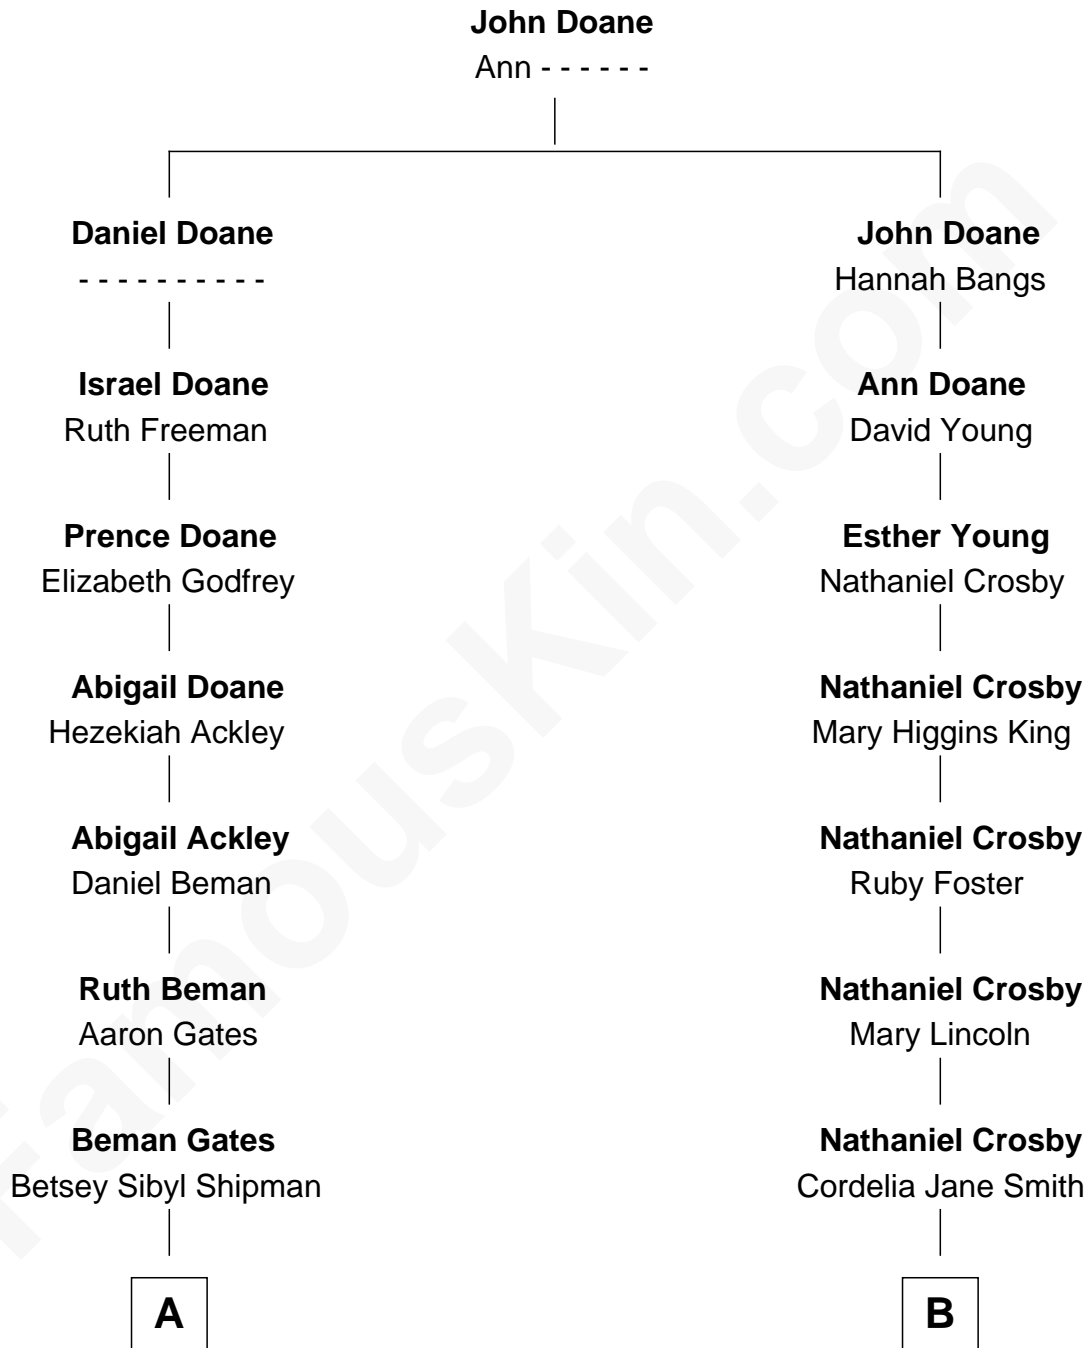

FamousKin.com Relationship Chart of

Charles Dawes

30th U.S. Vice-President

8th cousin of

Bing Crosby

Singer and Movie Actor

A

Mary Beman Gates
Brig. Gen. Rufus R. Dawes

Charles Dawes
30th U.S. Vice-President

B

Harry Lincoln Crosby
Catherine Harrigan

Bing Crosby
Singer and Movie Actor

FamousKin.com