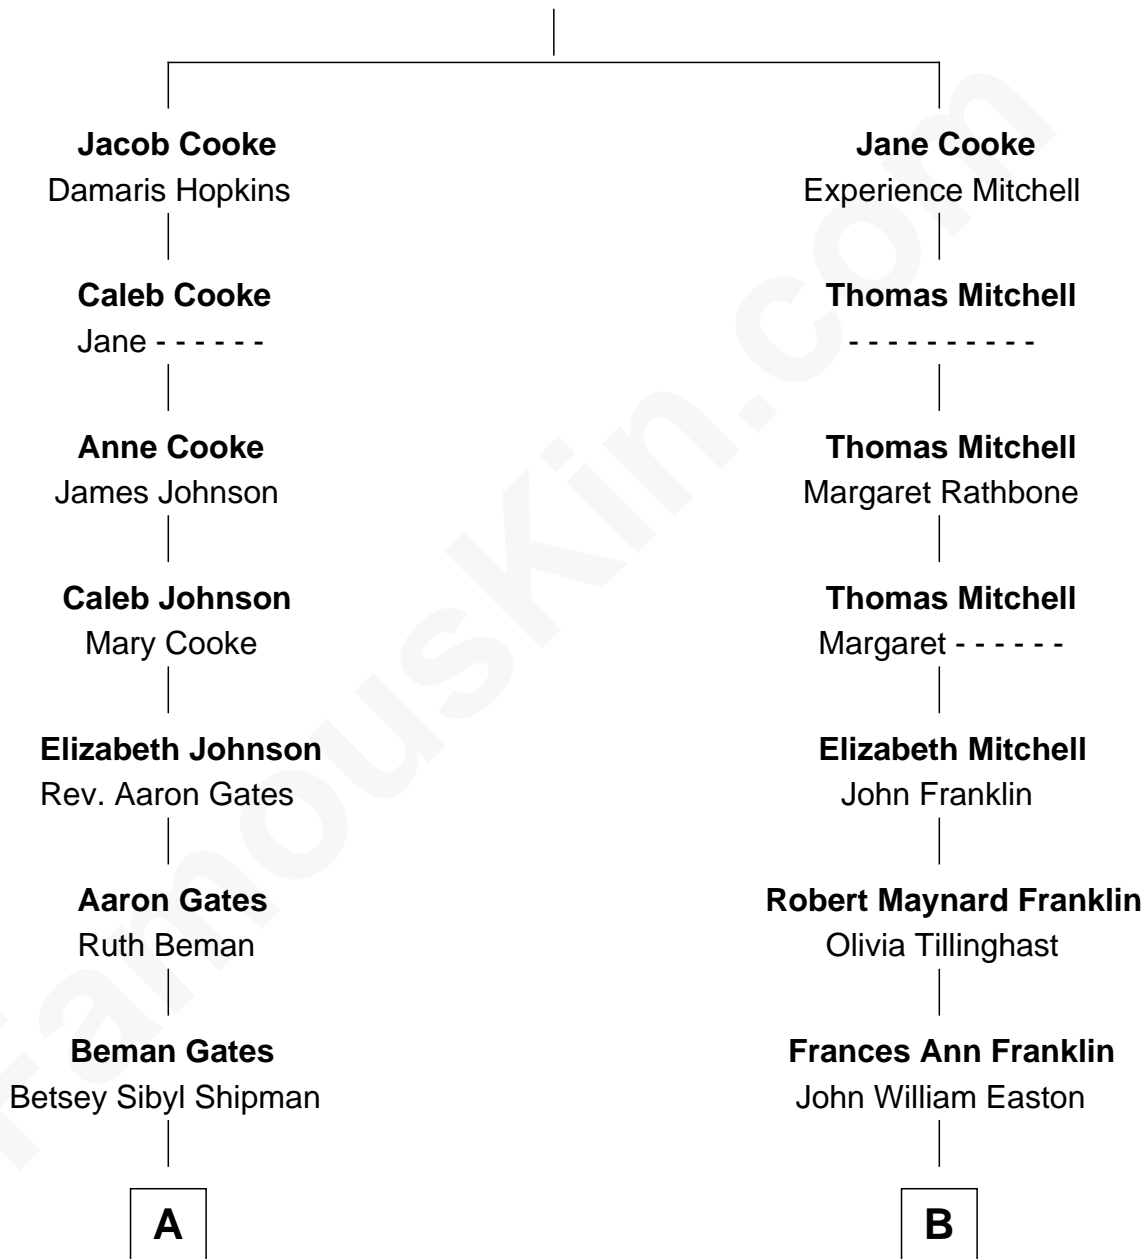

FamousKin.com Relationship Chart of

Charles Dawes

30th U.S. Vice-President

8th cousin 2 times removed of

Marilyn Monroe

Actress, Model, and Singer

Francis Cooke

Hester le Mahieu

A

Mary Beman Gates
Brig. Gen. Rufus R. Dawes

Charles Dawes
30th U.S. Vice-President

B

Elizabeth Cutting Easton
William Congdon Tennant

Elizabeth Easton Tennant
Frederick Almy Gifford

Charles Stanley Gifford
Gladys Pearl Monroe

Marilyn Monroe
Actress, Model, and Singer

FamousKin.com