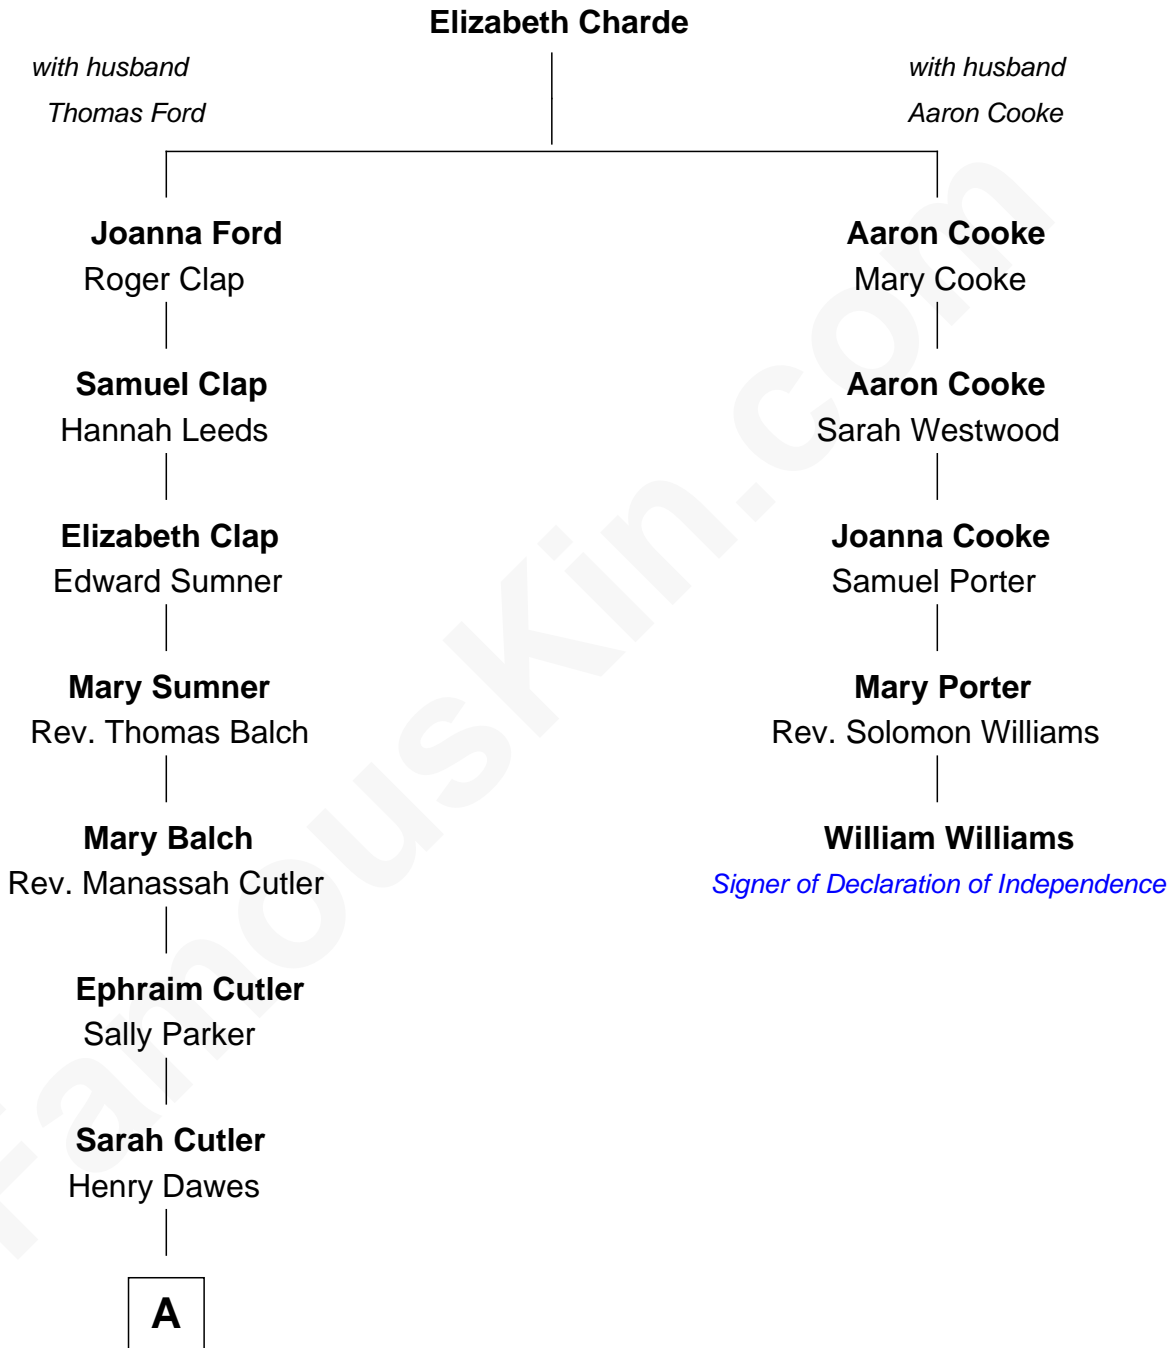

FamousKin.com Relationship Chart of

Charles Dawes

30th U.S. Vice-President

4th cousin 4 times removed of

William Williams

Signer of the Declaration of Independence

A

Brig. Gen. Rufus R. Dawes

Mary Beman Gates

Charles Dawes

30th U.S. Vice-President

FamousKin.com