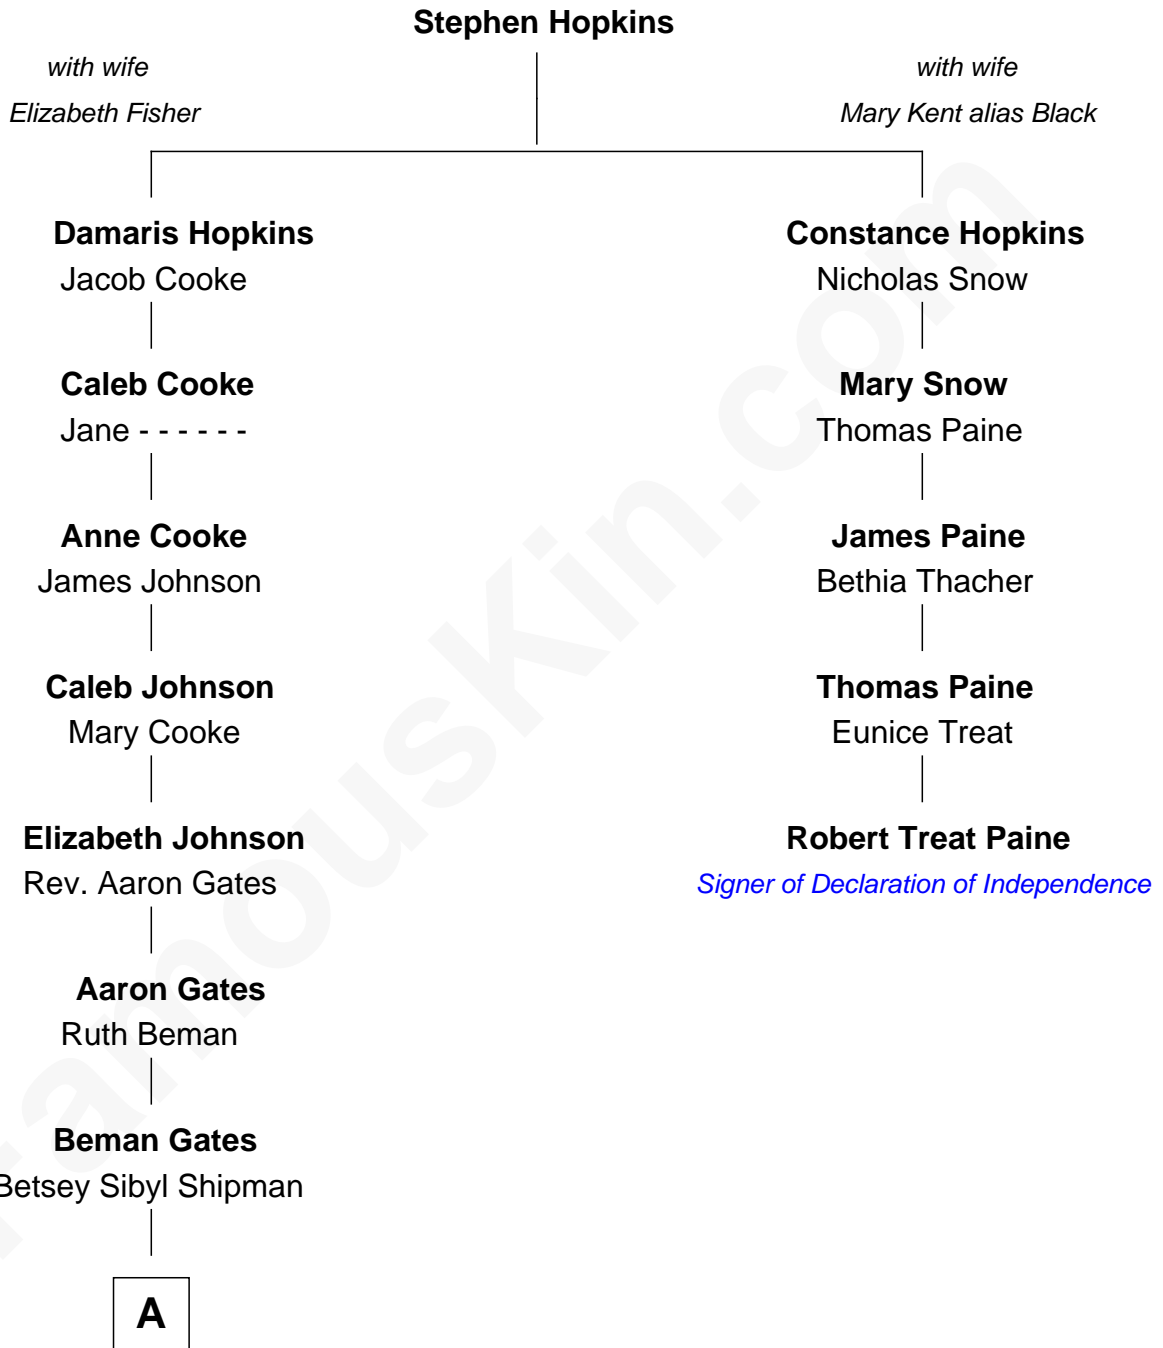

## Relationship Chart of

### Charles Dawes

30th U.S. Vice-President

4th cousin 4 times removed of

**Robert Treat Paine**

*Signer of the Declaration of Independence*

A

—  
**Mary Beman Gates**  
Brig. Gen. Rufus R. Dawes

—  
**Charles Dawes**  
*30th U.S. Vice-President*