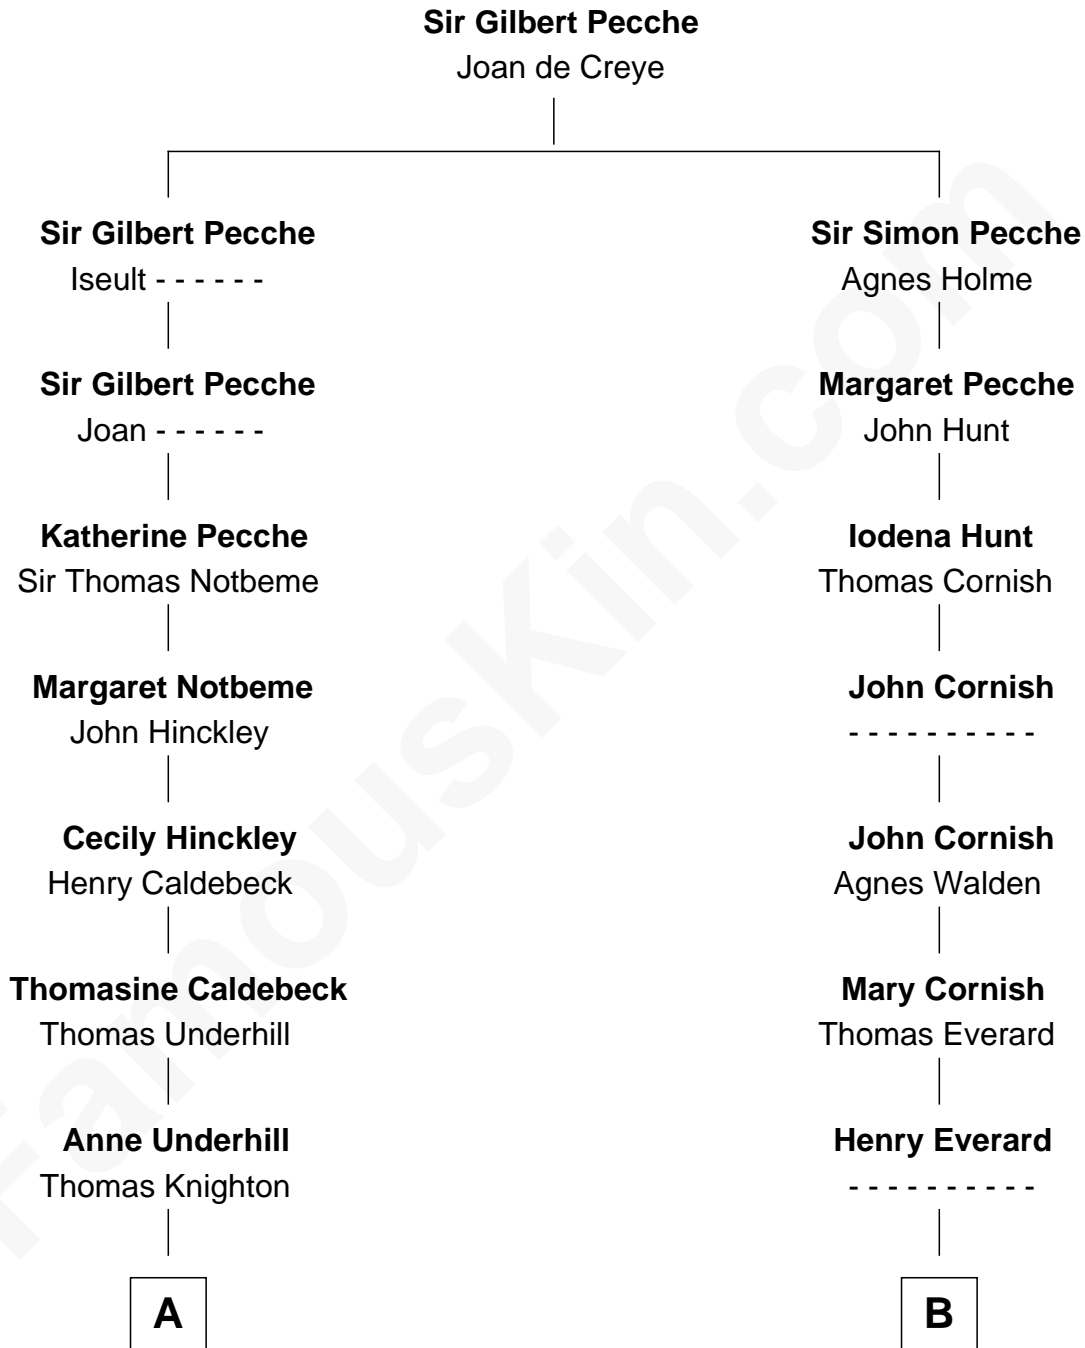

FamousKin.com

Relationship Chart of

Charles Dawes

30th U.S. Vice-President

13th cousin 6 times removed of

General William Whipple

Signer of the Declaration of Independence

C

Henry Dawes

Sarah Cutler

Brig. Gen. Rufus R. Dawes

Mary Beman Gates

Charles Dawes

30th U.S. Vice-President

FamousKin.com