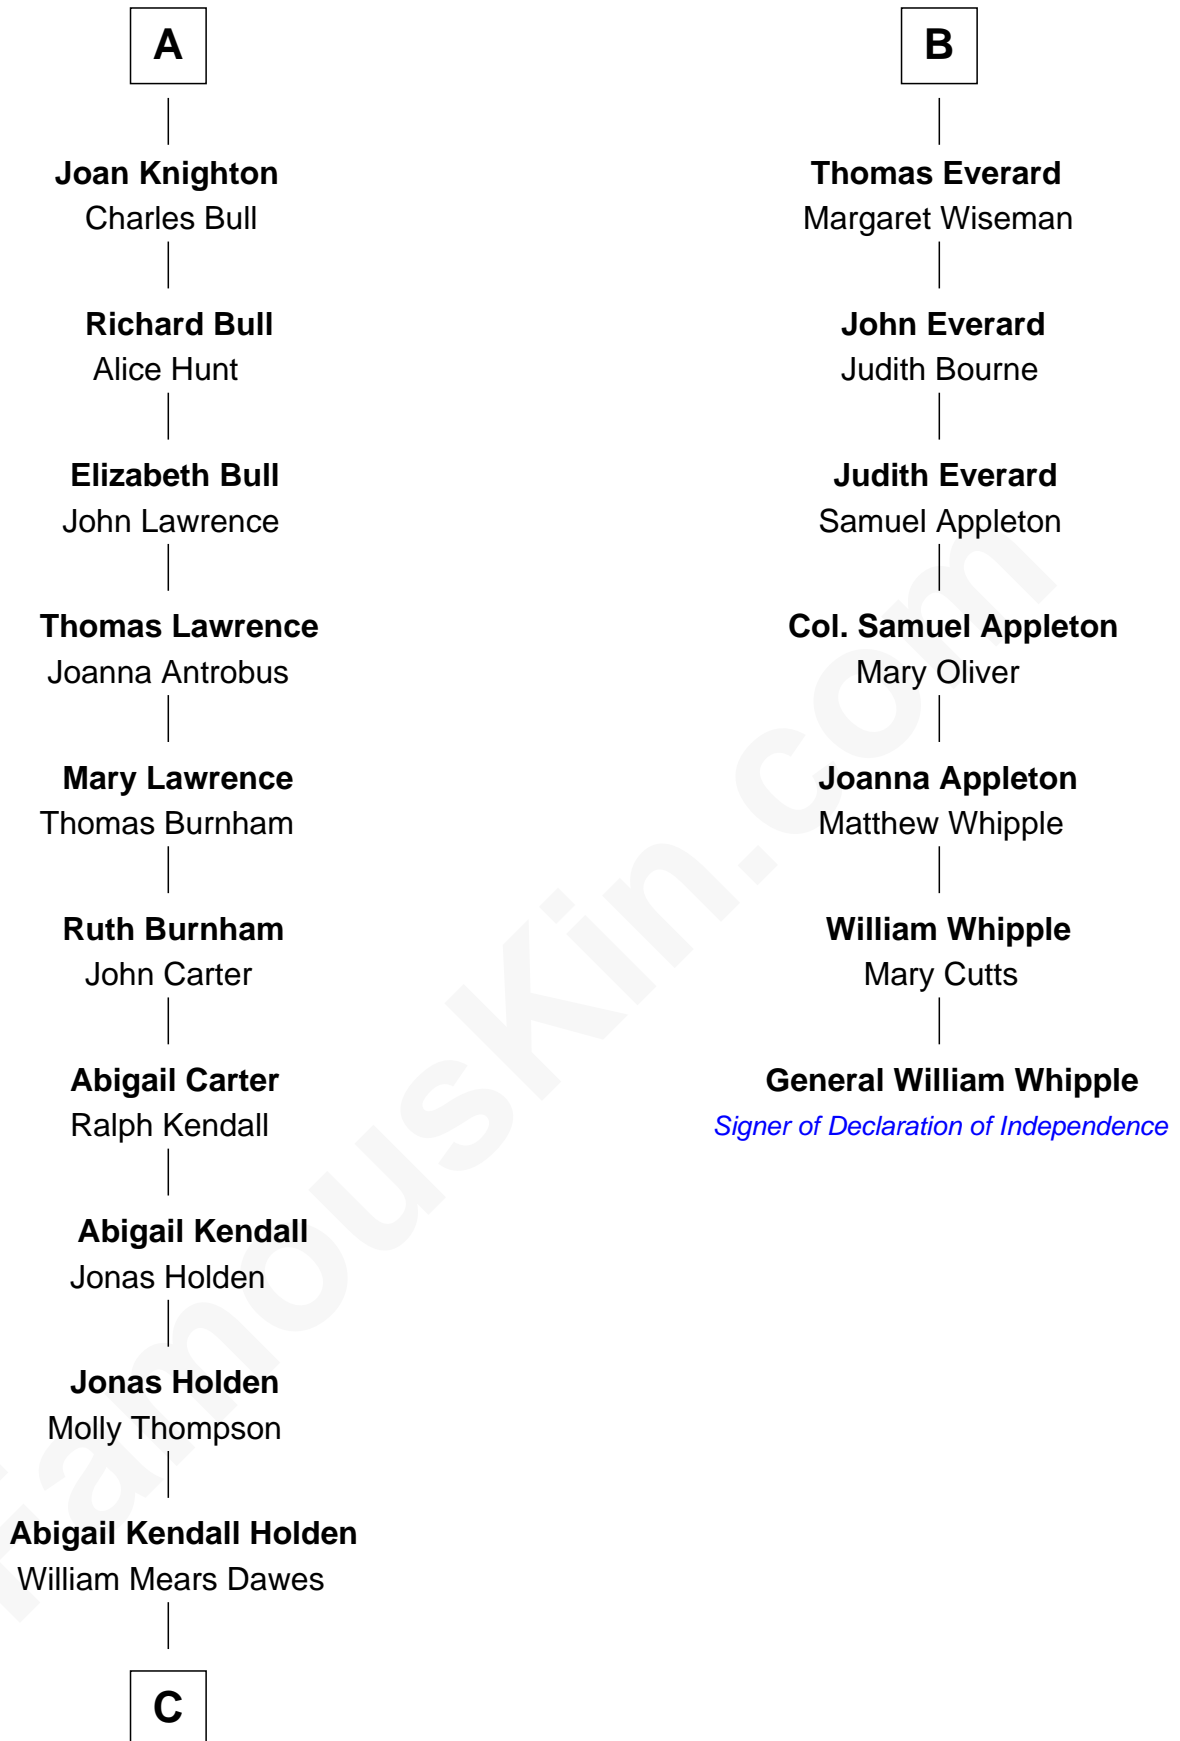

FamousKin.com

Relationship Chart of

Charles Dawes

30th U.S. Vice-President

13th cousin 6 times removed of

General William Whipple

Signer of the Declaration of Independence

C

Henry Dawes

Sarah Cutler

Brig. Gen. Rufus R. Dawes

Mary Beman Gates

Charles Dawes

30th U.S. Vice-President

FamousKin.com