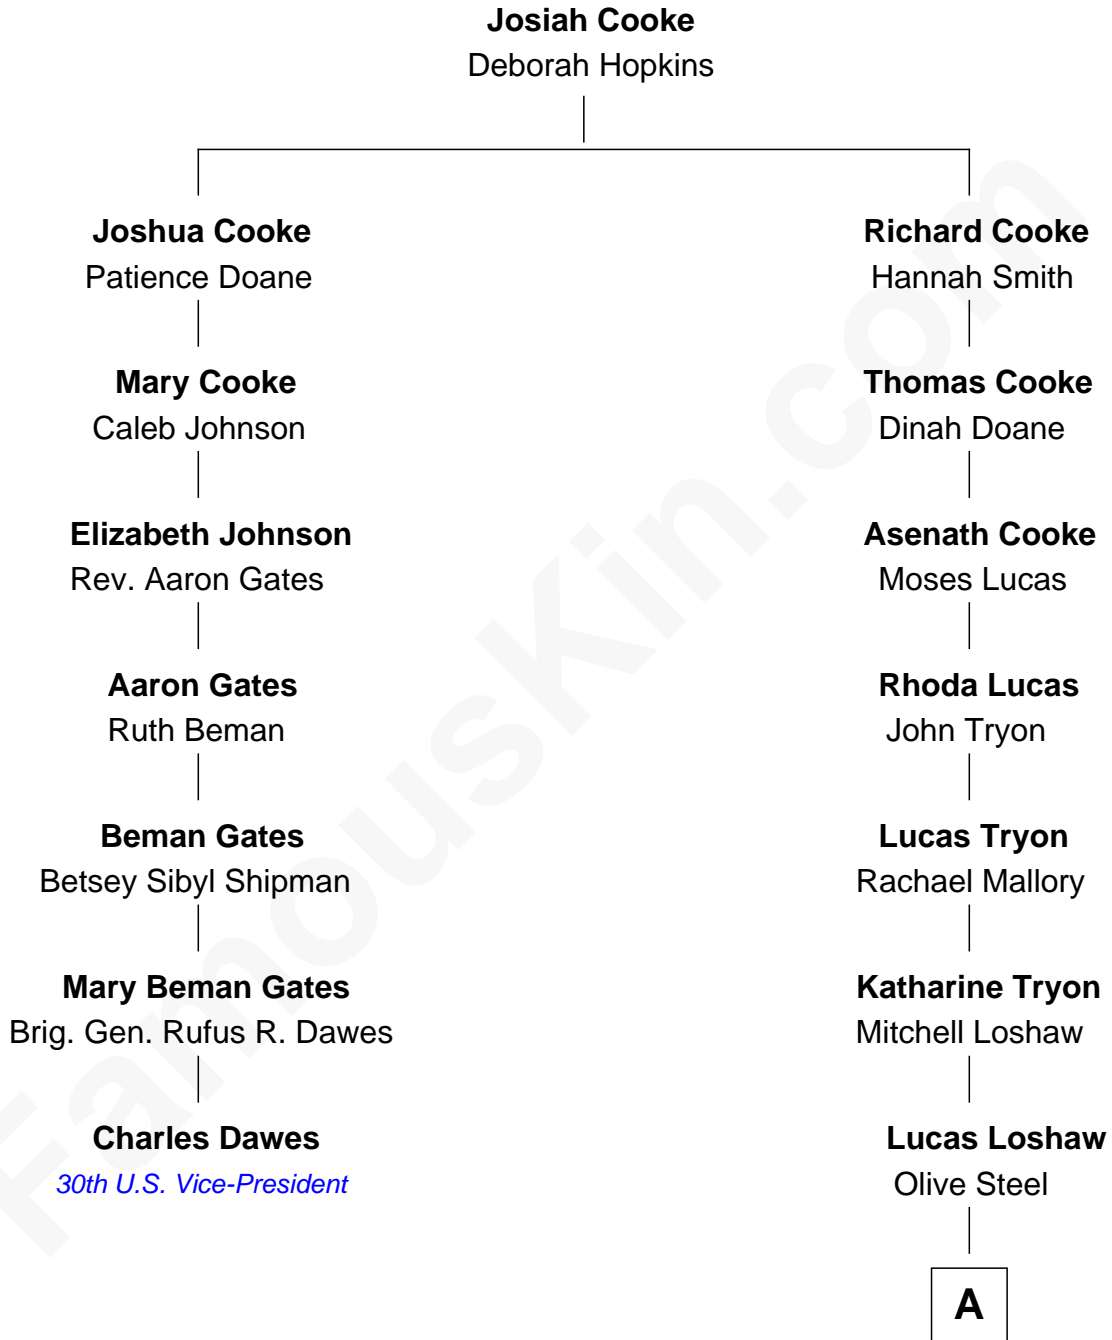

FamousKin.com Relationship Chart of

Charles Dawes

30th U.S. Vice-President

6th cousin 5 times removed of

Avril Lavigne

Singer and Songwriter

A

George Washington Loshaw

Lydia Jane Brewster

Samuel Loshaw

Martha Donaldson

John William Loshaw

Judith Rosanne Loshaw

Jean Claude Joseph Lavigne

Avril Lavigne

Singer and Songwriter