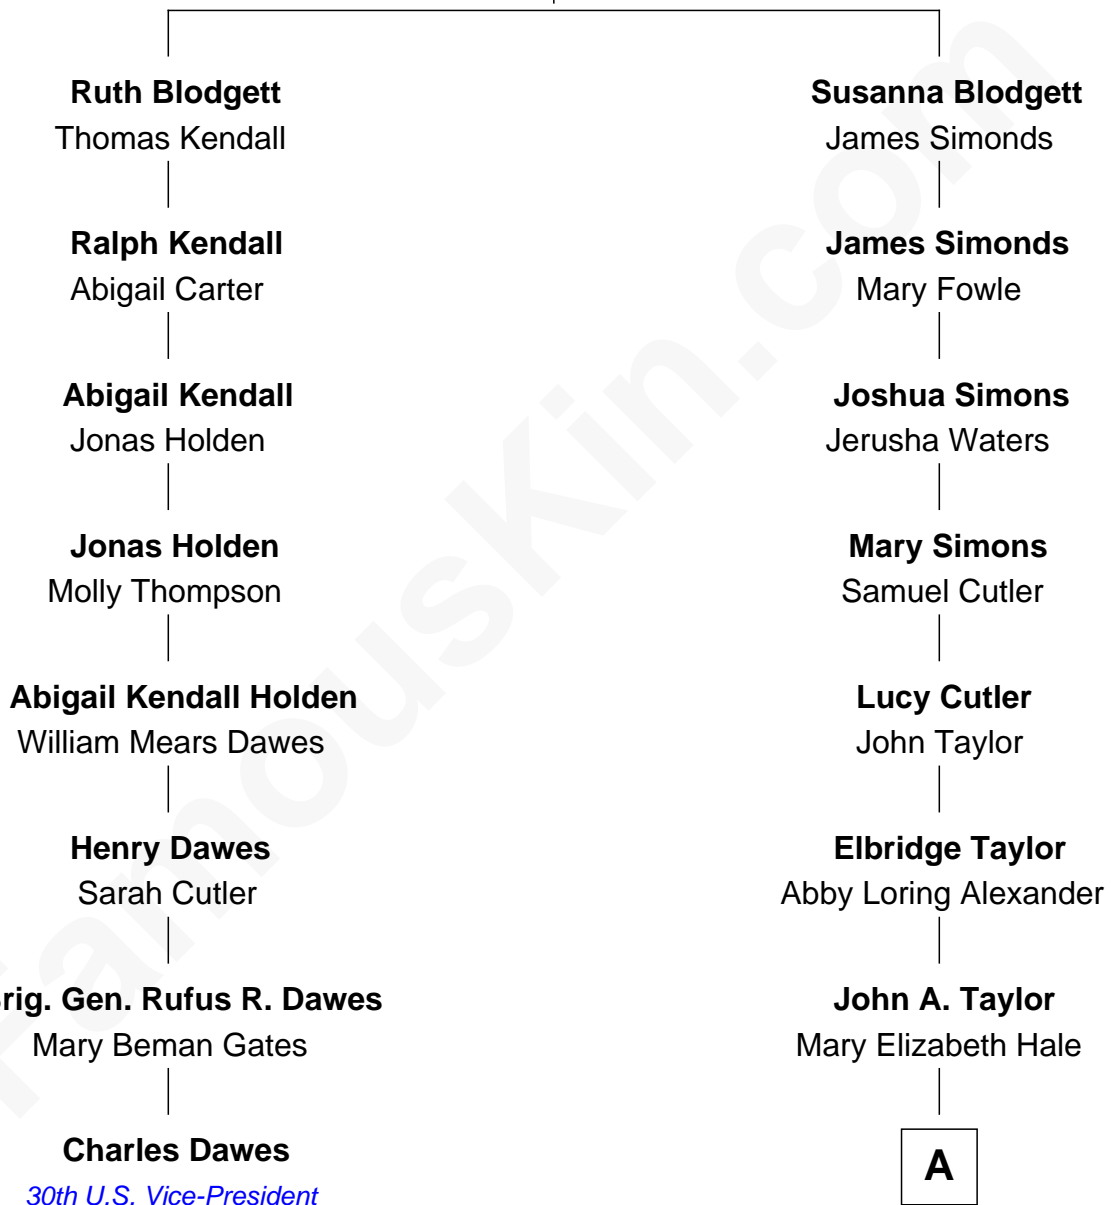

# FamousKin.com Relationship Chart of

**Charles Dawes**

*30th U.S. Vice-President*

7th cousin 4 times removed of

**Mark Wahlberg**

*Movie Actor*

**Samuel Blodgett**

Ruth Eggleston

**A**

Alma Elizabeth Taylor

George W. McKittrick

Ellen Floyd McKittrick

Edward Brisbois

Leone Floyd Brisbois

Arthur Ambrose Donnelly

Alma Elaine Donnelly

Donald Edward Wahlberg

**Mark Wahlberg**

*Movie Actor*