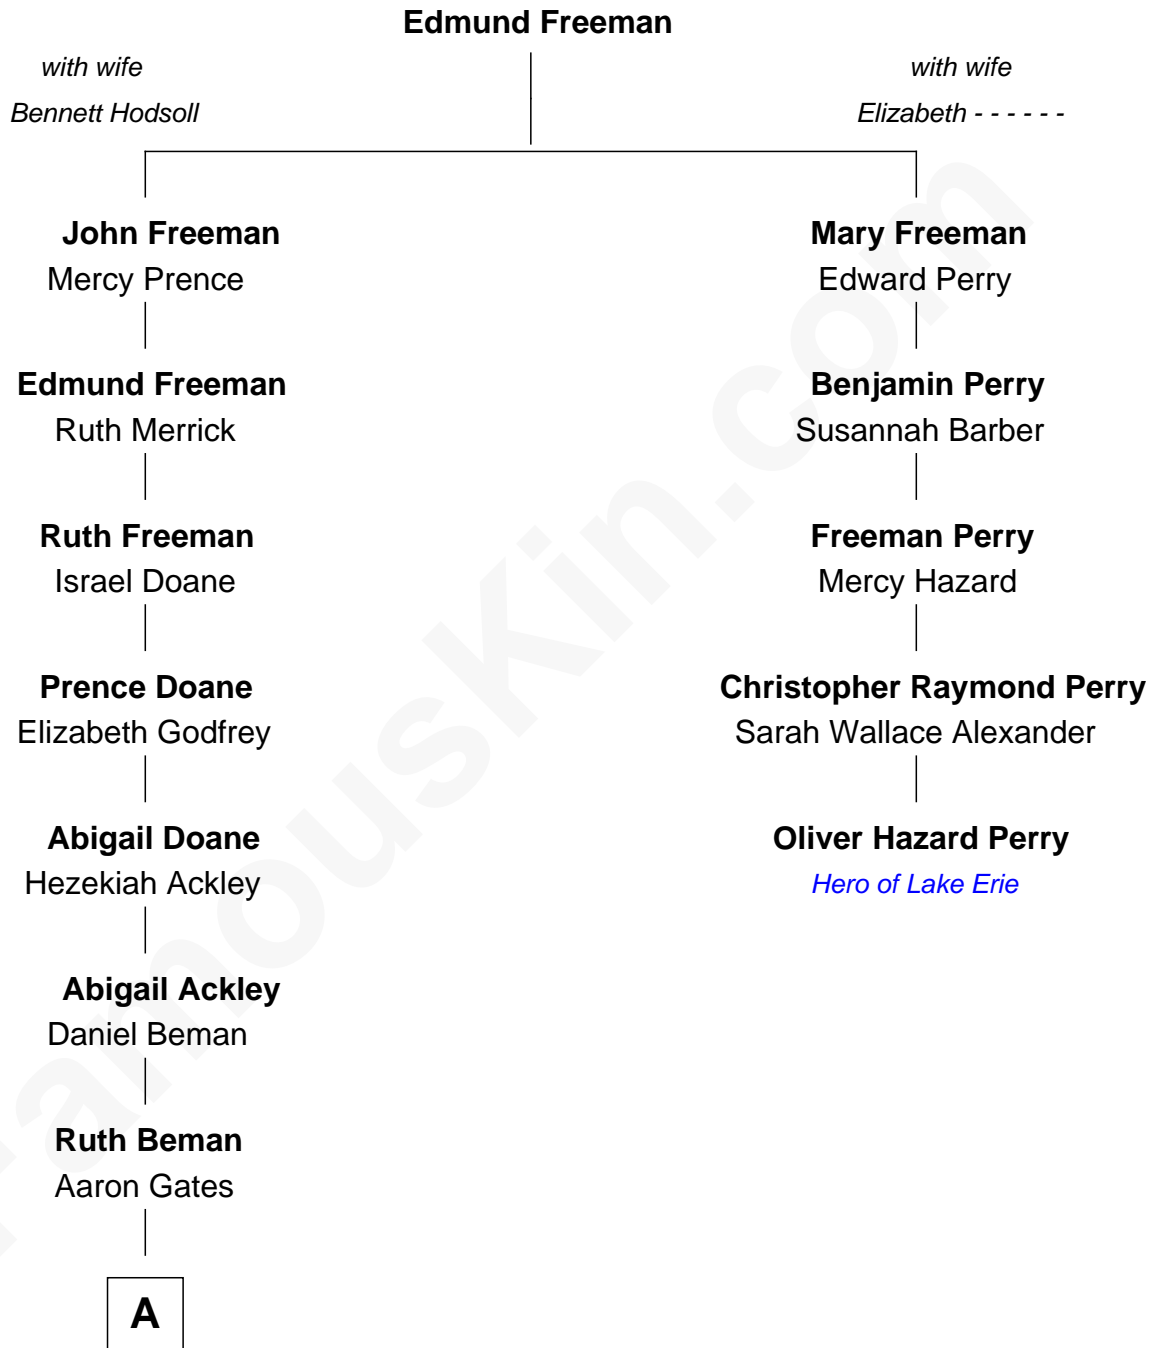

## Relationship Chart of

### Charles Dawes

30th U.S. Vice-President

4th cousin 5 times removed of

### Oliver Hazard Perry

Hero of Lake Erie during the War of 1812

**A**

—  
**Beman Gates**  
Betsey Sibyl Shipman

—  
**Mary Beman Gates**  
Brig. Gen. Rufus R. Dawes

—  
**Charles Dawes**  
*30th U.S. Vice-President*