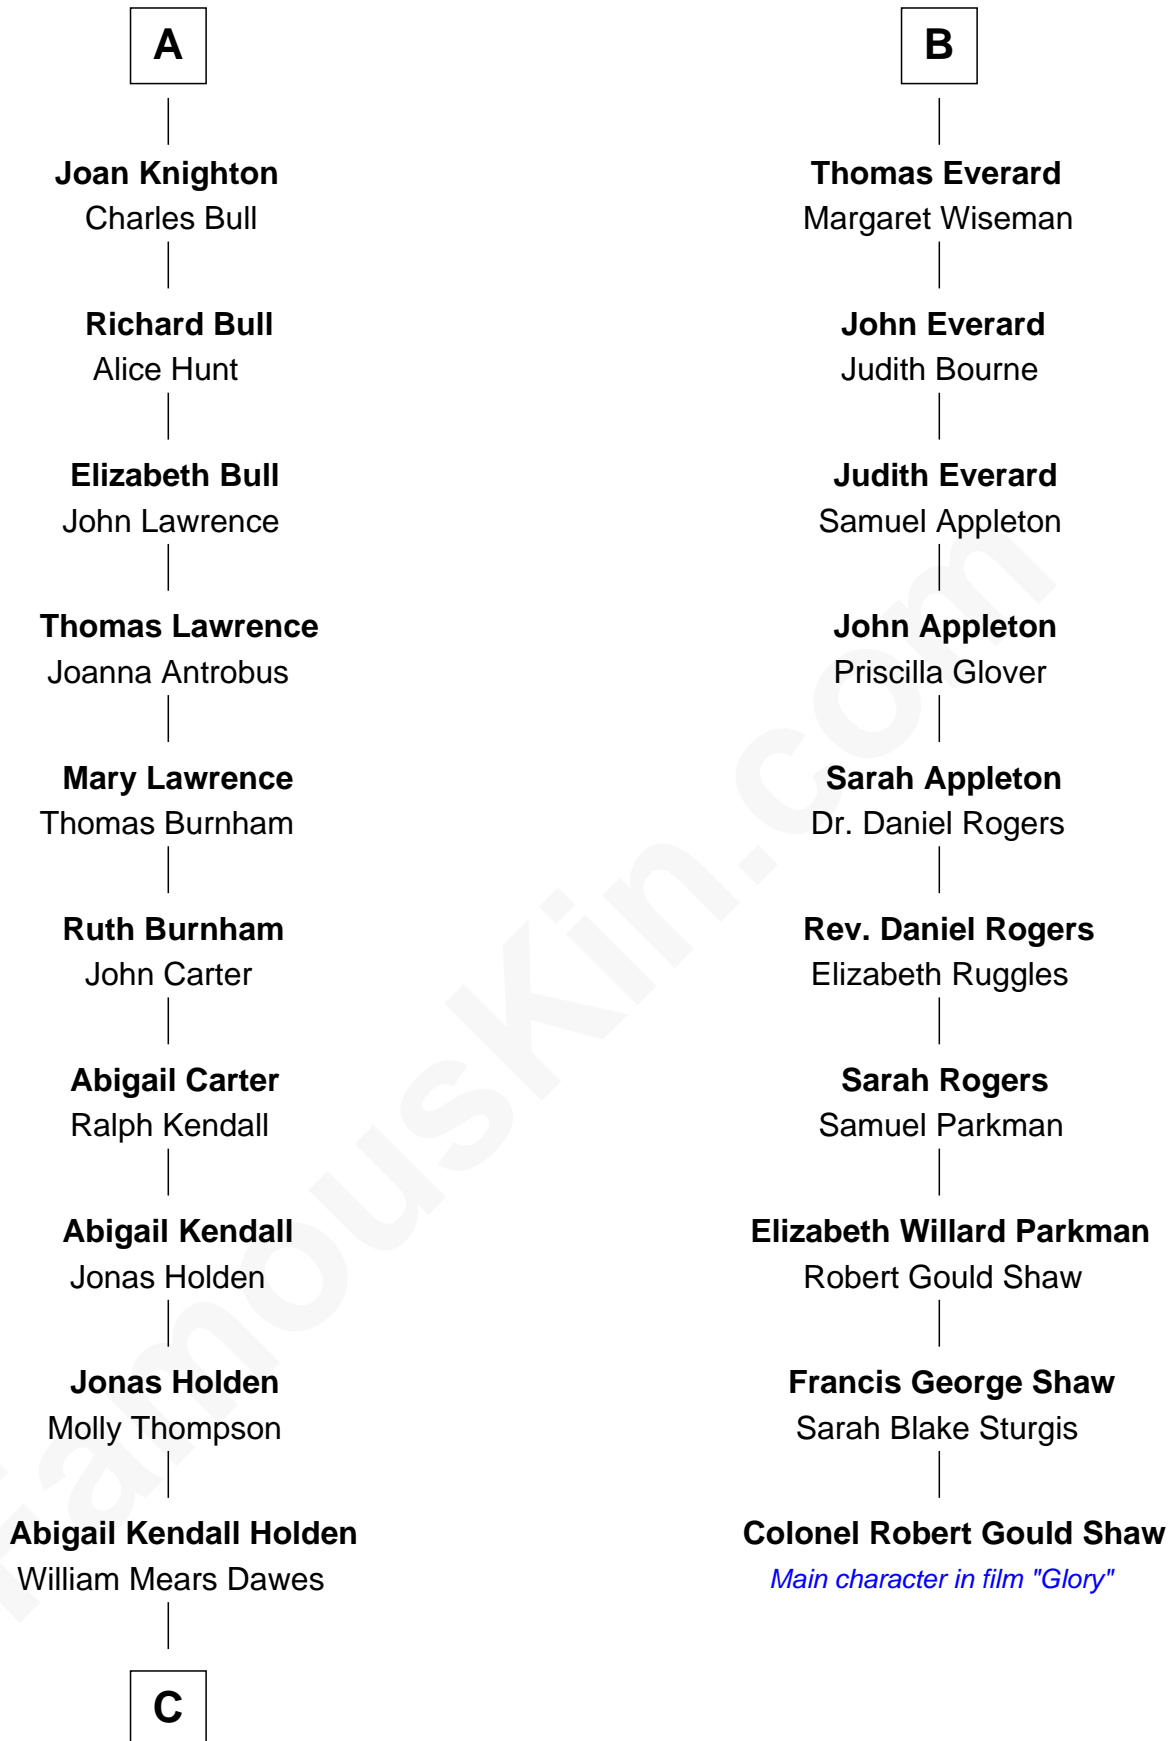

FamousKin.com

Relationship Chart of

Charles Dawes

30th U.S. Vice-President

16th cousin 3 times removed of

Colonel Robert Gould Shaw

U.S. Civil War leader of film "Glory" fame

Sir Gilbert Pecche

Joan de Creye

C

Henry Dawes

Sarah Cutler

Brig. Gen. Rufus R. Dawes

Mary Beman Gates

Charles Dawes

30th U.S. Vice-President