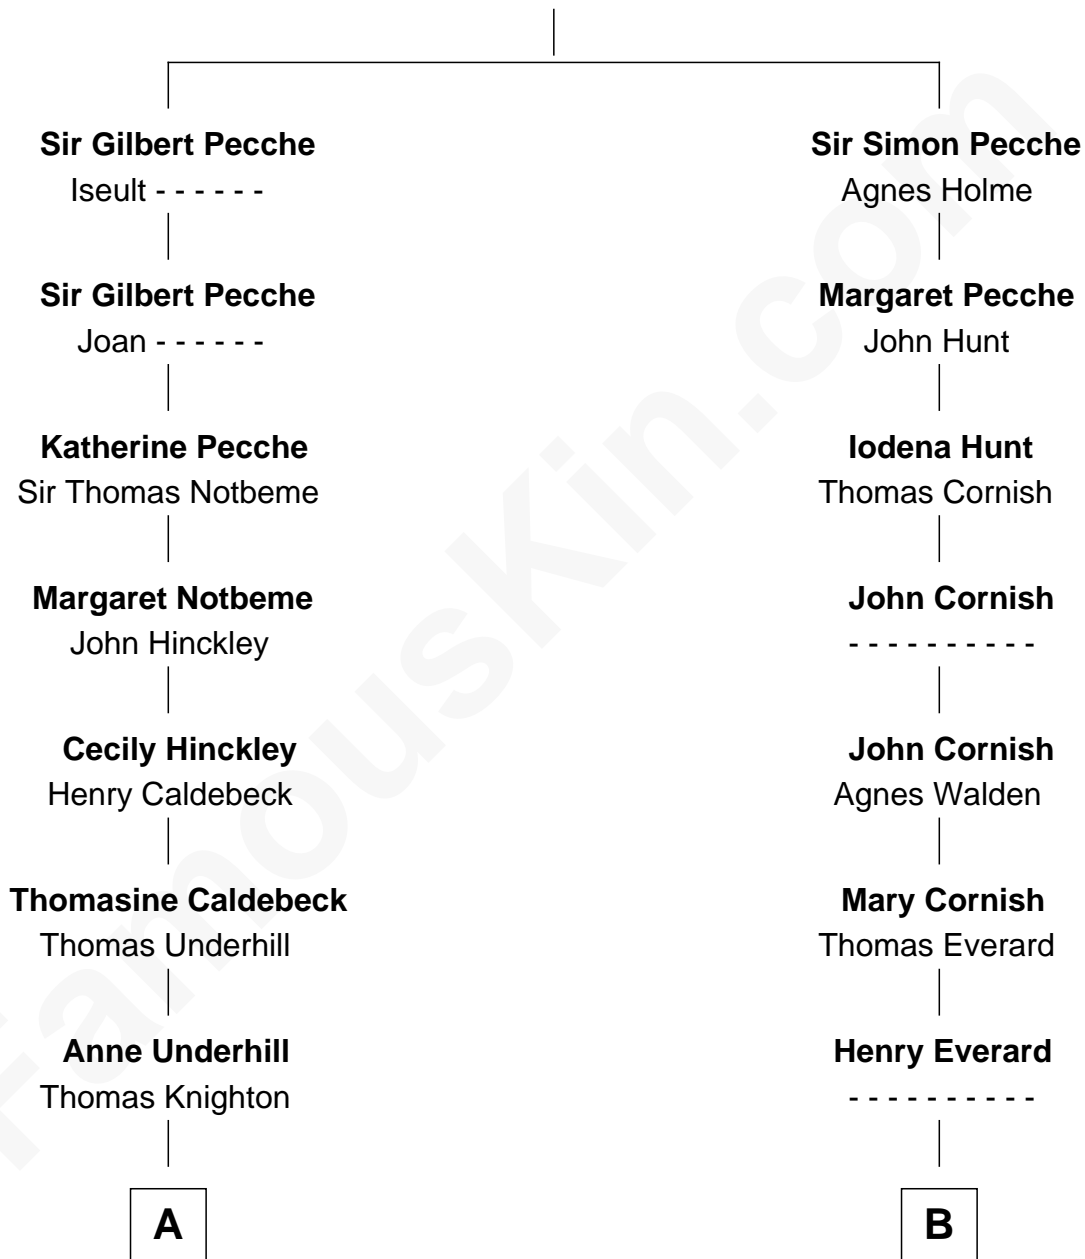

FamousKin.com

Relationship Chart of

Charles Dawes

30th U.S. Vice-President

16th cousin 3 times removed of

Colonel Robert Gould Shaw

U.S. Civil War leader of film "Glory" fame

Sir Gilbert Pecche

Joan de Creye

C

Henry Dawes

Sarah Cutler

Brig. Gen. Rufus R. Dawes

Mary Beman Gates

Charles Dawes

30th U.S. Vice-President