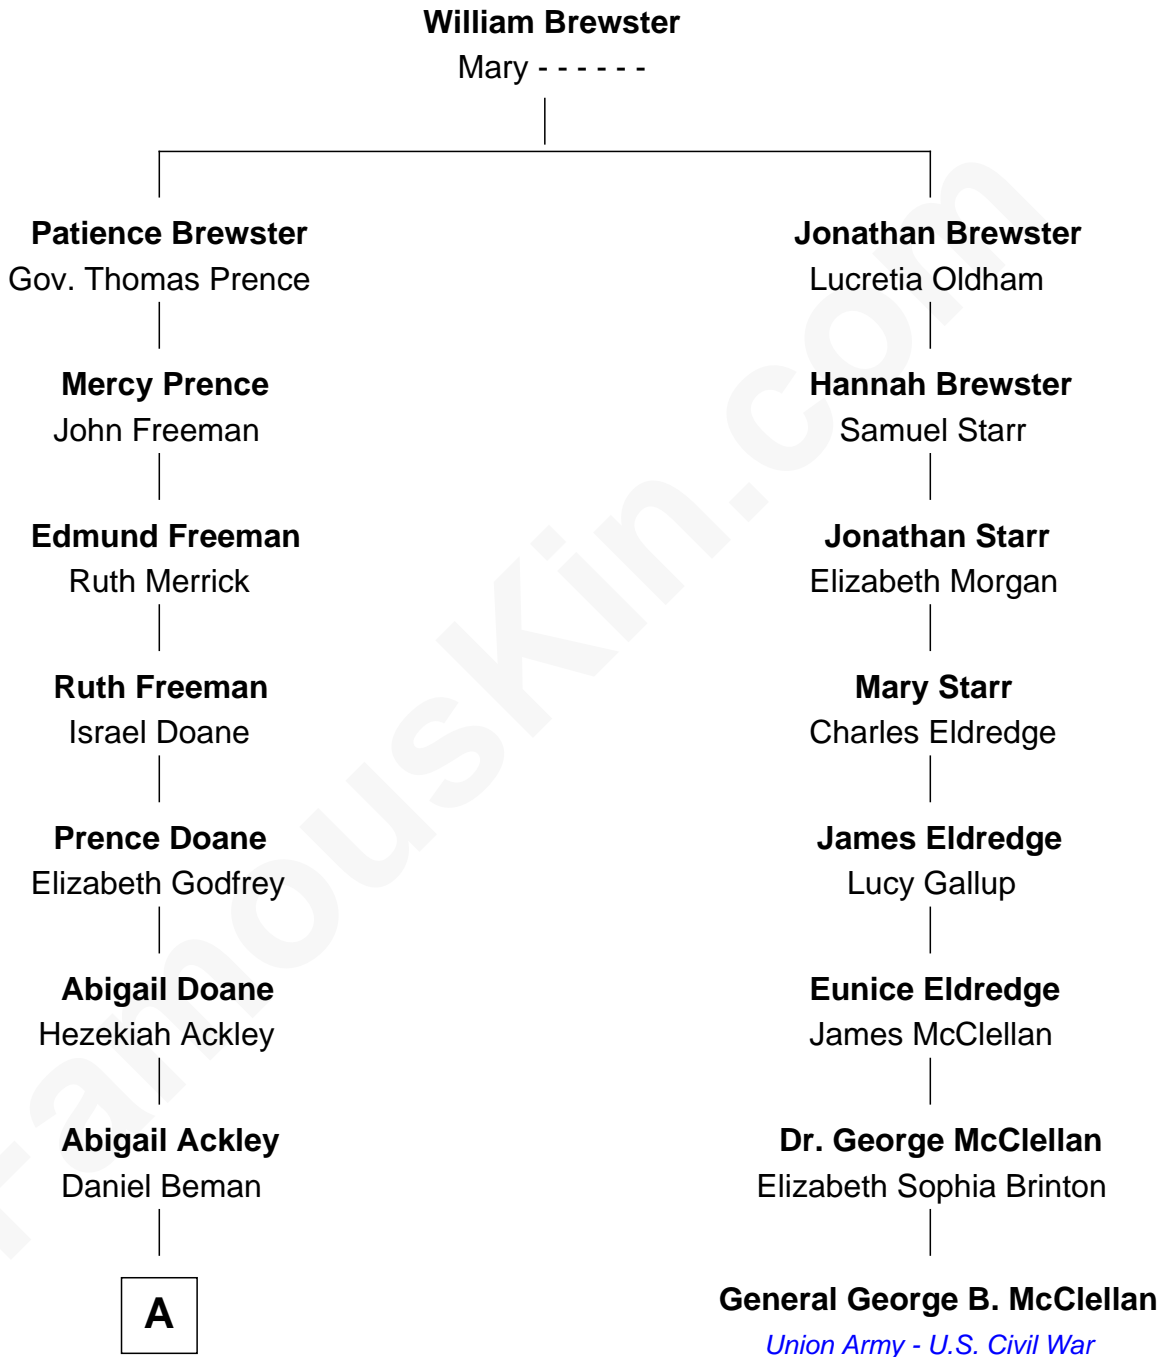

FamousKin.com

Relationship Chart of

Charles Dawes

30th U.S. Vice-President

7th cousin 3 times removed of

General George B. McClellan

Union Army - U.S. Civil War

FamousKin.com