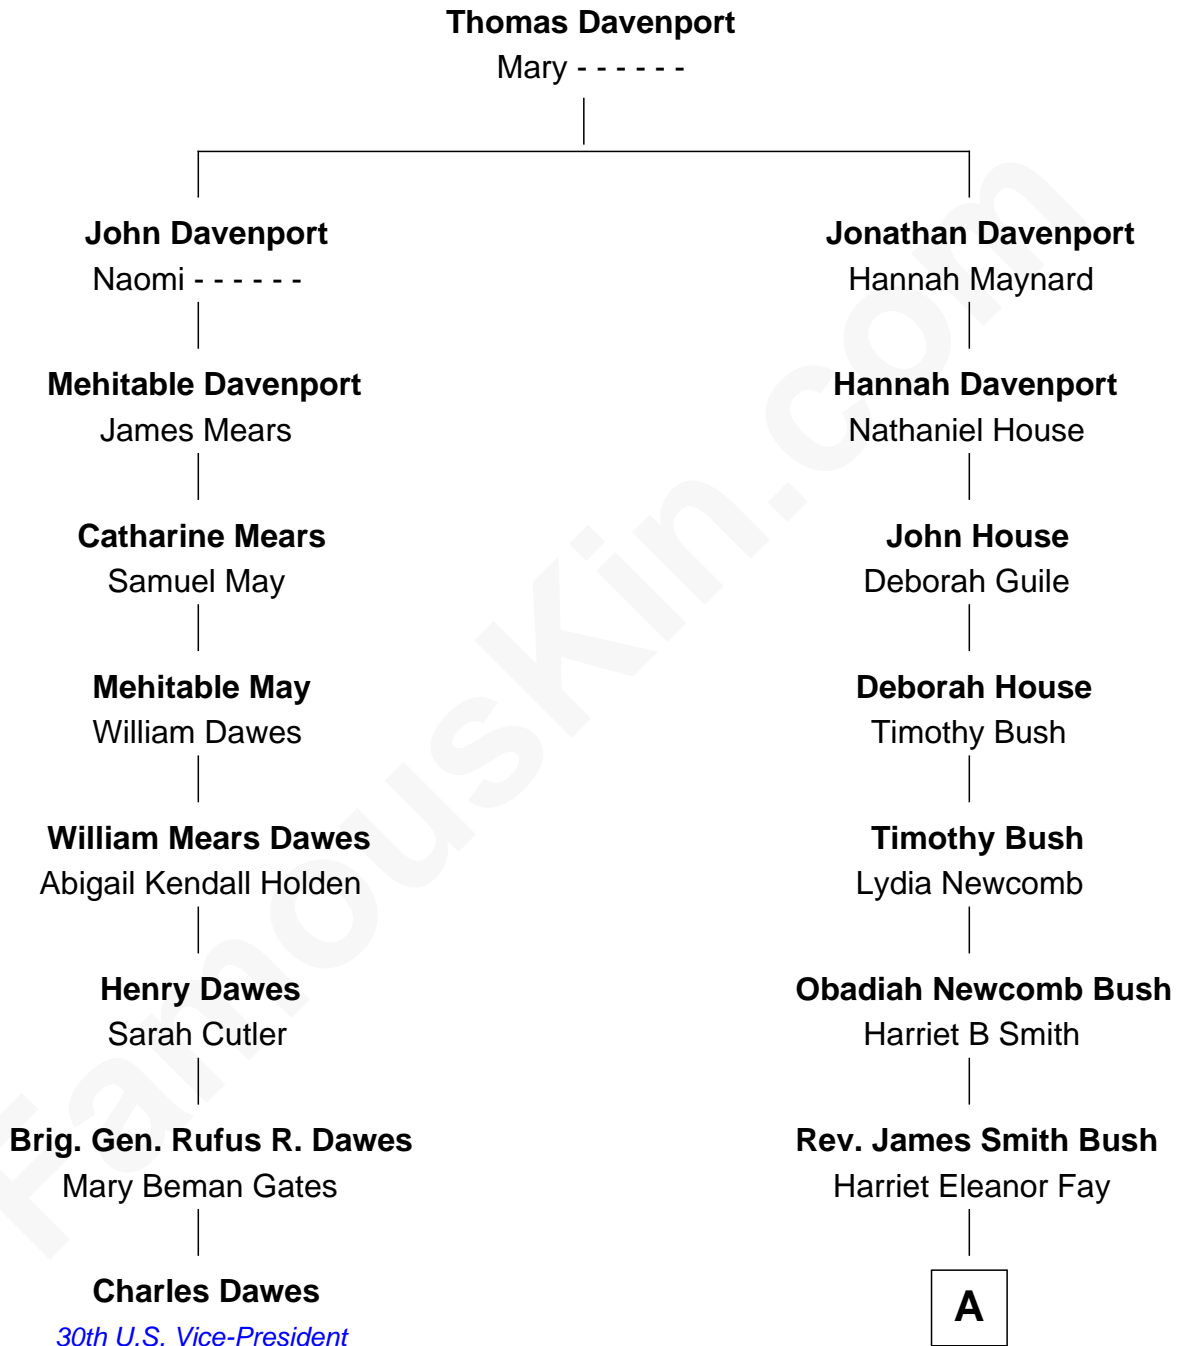

FamousKin.com Relationship Chart of

Charles Dawes

30th U.S. Vice-President

7th cousin 2 times removed of

George H. W. Bush

41st U.S. President

A

Samuel Prescott Bush

Flora Sheldon

Prescott Sheldon Bush

Dorothy Wear Walker

George H. W. Bush

41st U.S. President

FamousKin.com