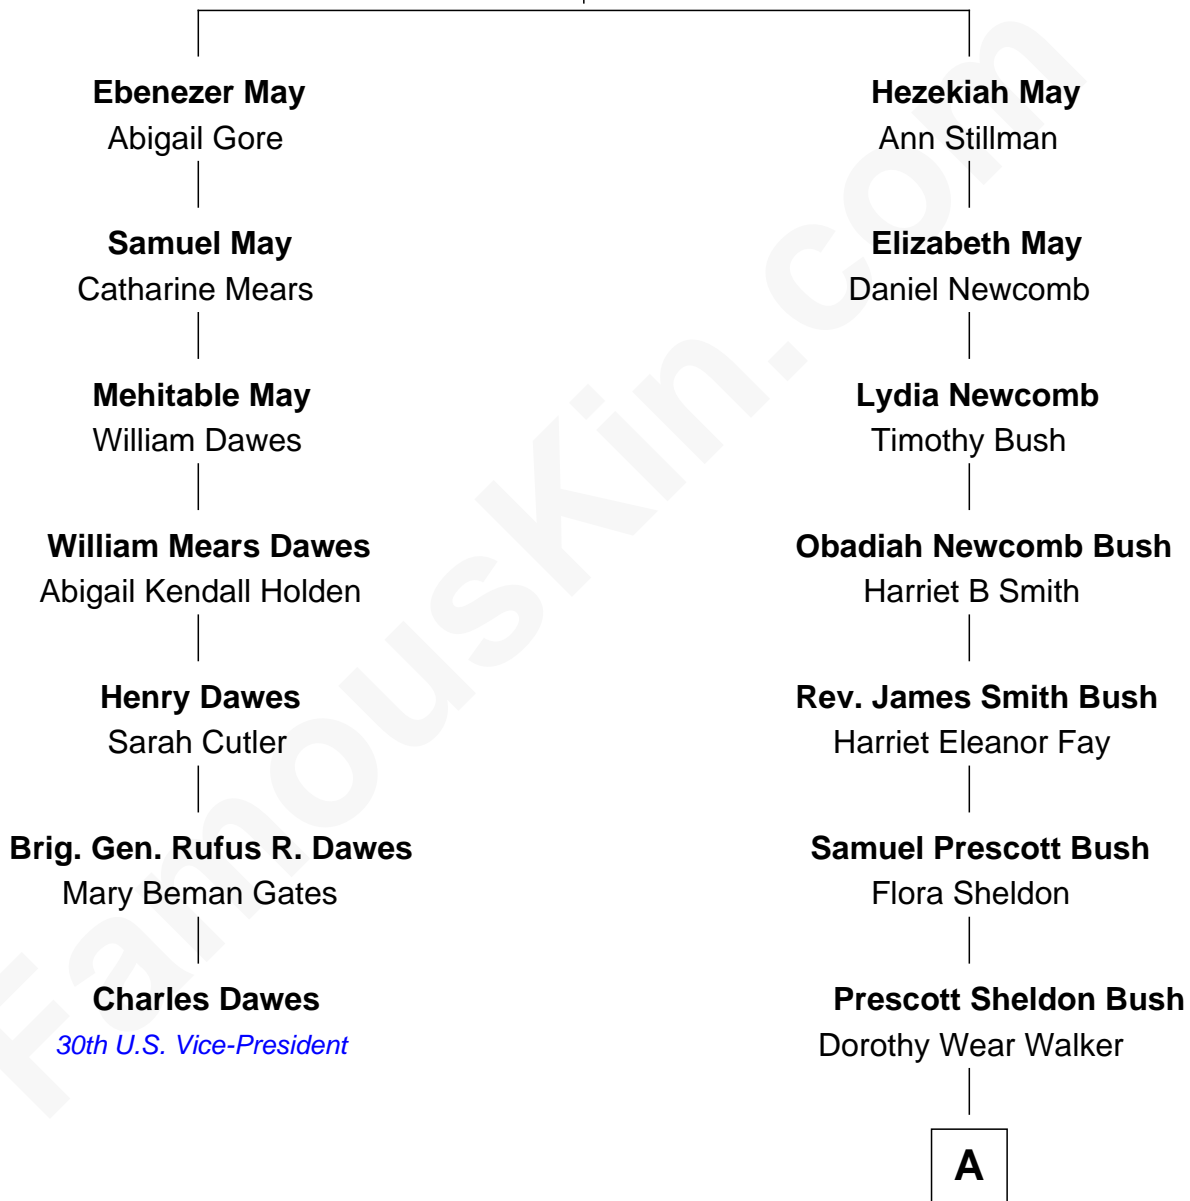

FamousKin.com Relationship Chart of

Charles Dawes

30th U.S. Vice-President

6th cousin 2 times removed of

George W. Bush

43rd U.S. President

John May
Prudence Bridge

A

George Herbert Walker Bush

Barbara Pierce

George W. Bush

43rd U.S. President

FamousKin.com