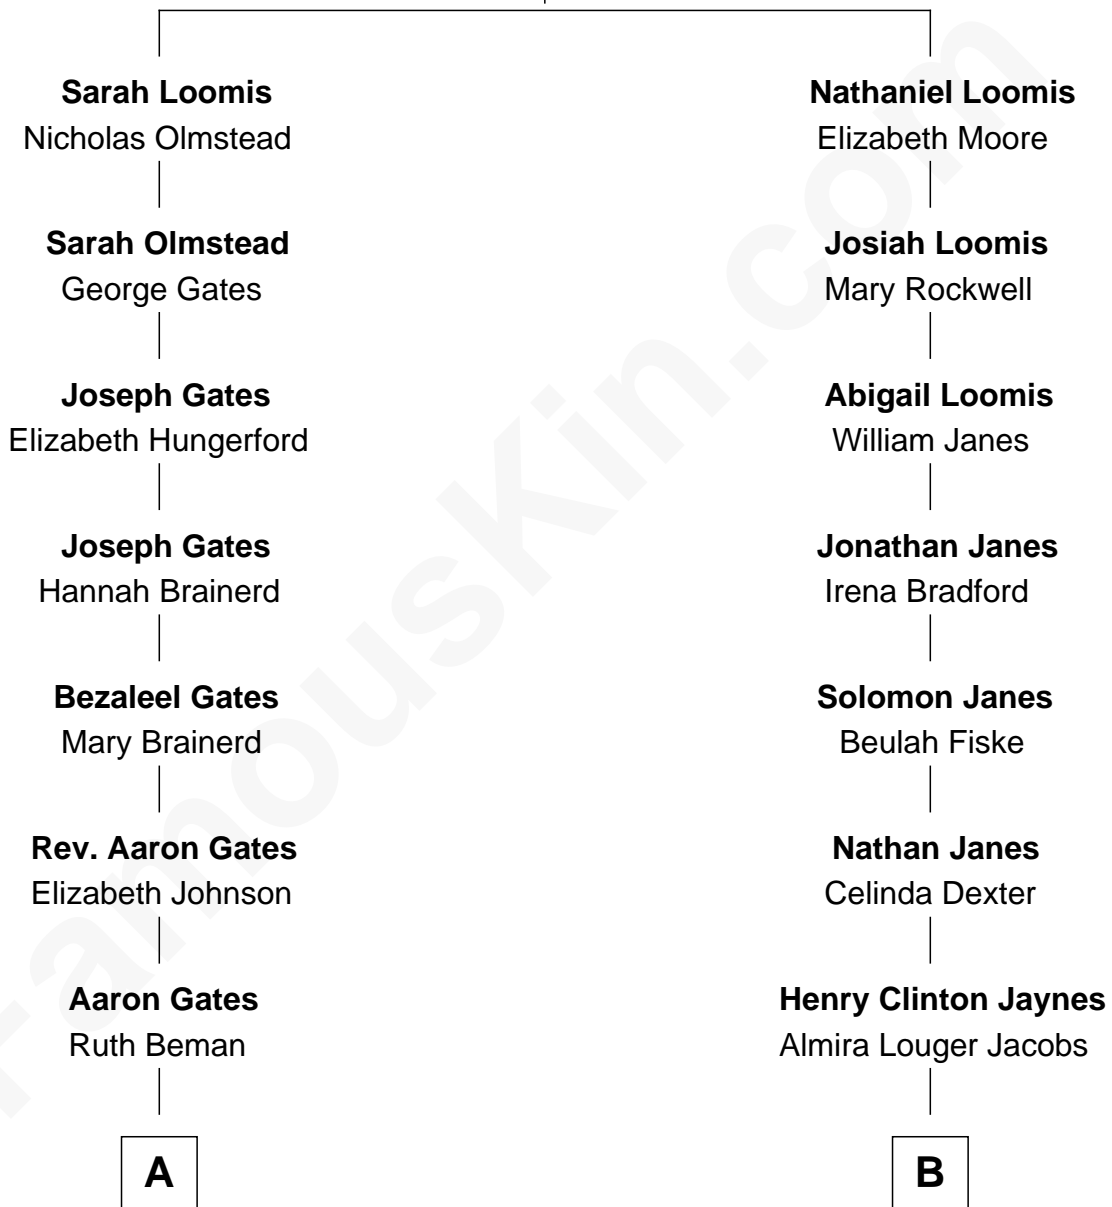

FamousKin.com Relationship Chart of

Charles Dawes

30th U.S. Vice-President

9th cousin of

Henry Fonda

Movie Actor

Joseph Loomis

Mary White

FamousKin.com