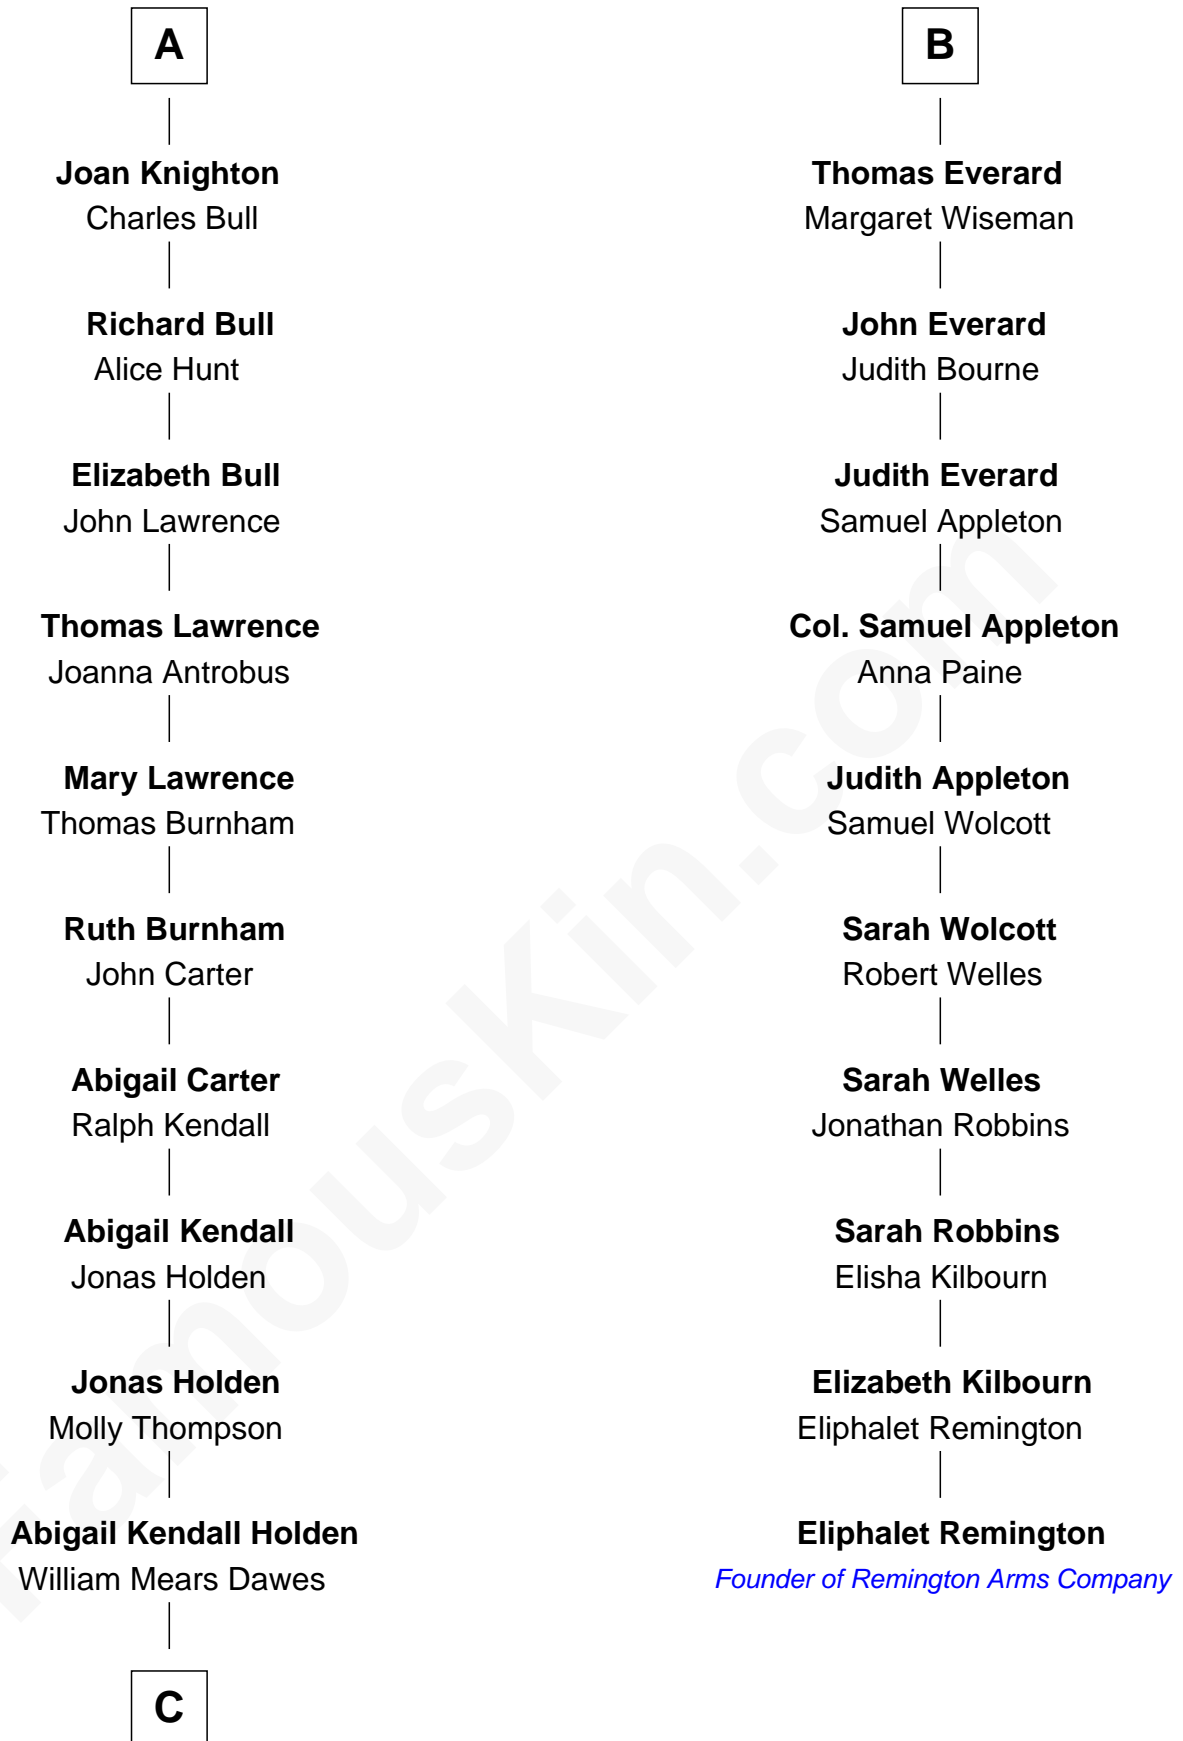

# FamousKin.com Relationship Chart of

**Charles Dawes**

*30th U.S. Vice-President*

16th cousin 3 times removed of

**Elphalet Remington**

*Founder of Remington Arms Company*

**Sir Gilbert Pecche**

Joan de Creye

**C**

Henry Dawes

Sarah Cutler

Brig. Gen. Rufus R. Dawes

Mary Beman Gates

**Charles Dawes**

*30th U.S. Vice-President*

FamousKin.com