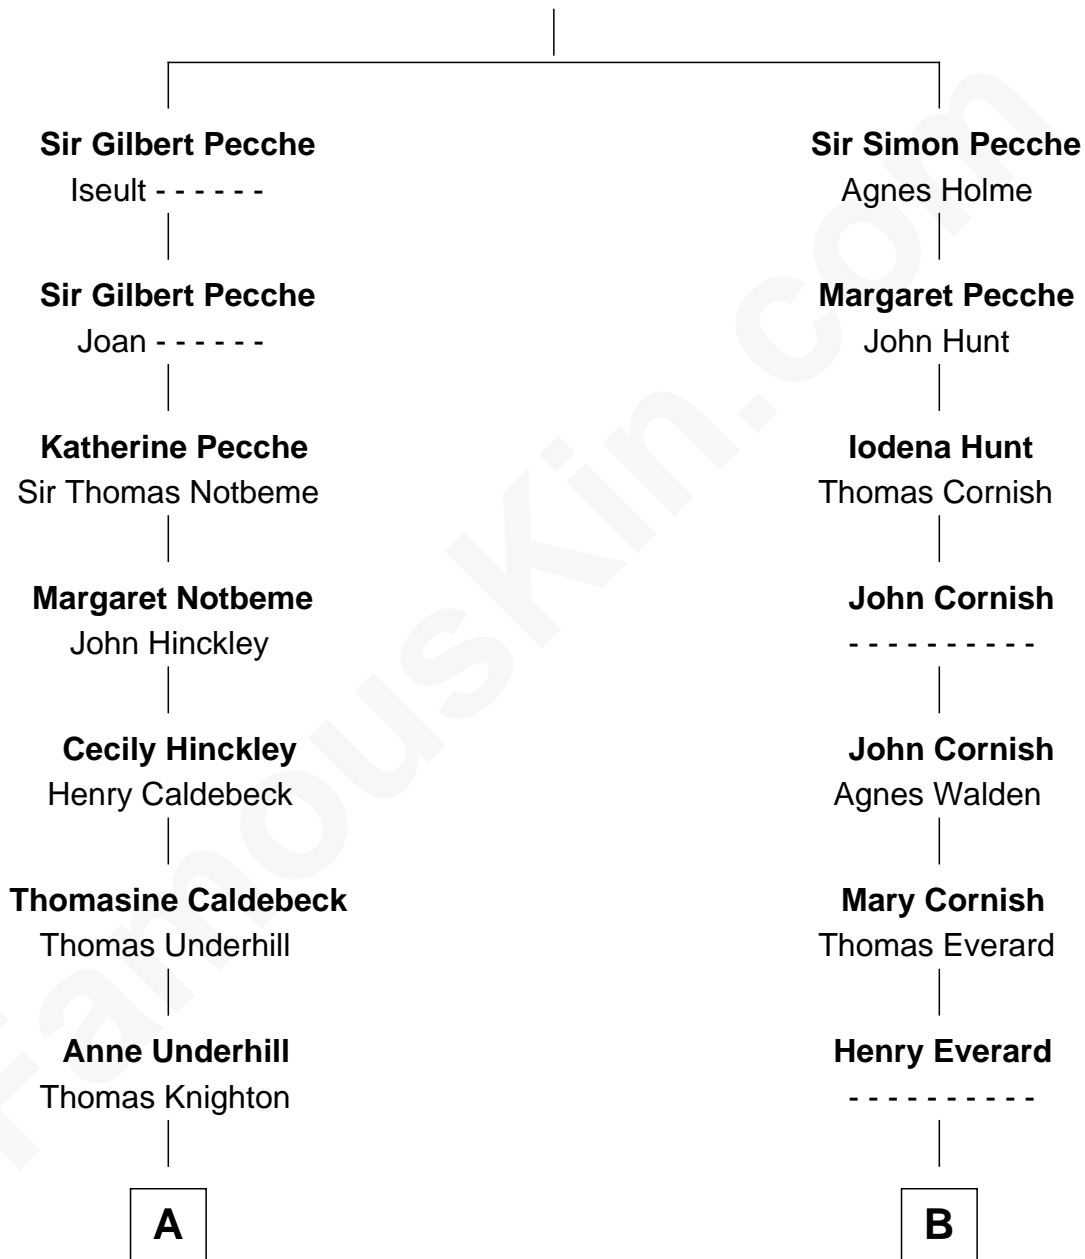

# FamousKin.com Relationship Chart of

**Charles Dawes**

*30th U.S. Vice-President*

16th cousin 3 times removed of

**Elphalet Remington**

*Founder of Remington Arms Company*

**Sir Gilbert Pecche**

Joan de Creye

**C**

Henry Dawes

Sarah Cutler

Brig. Gen. Rufus R. Dawes

Mary Beman Gates

**Charles Dawes**

*30th U.S. Vice-President*

FamousKin.com