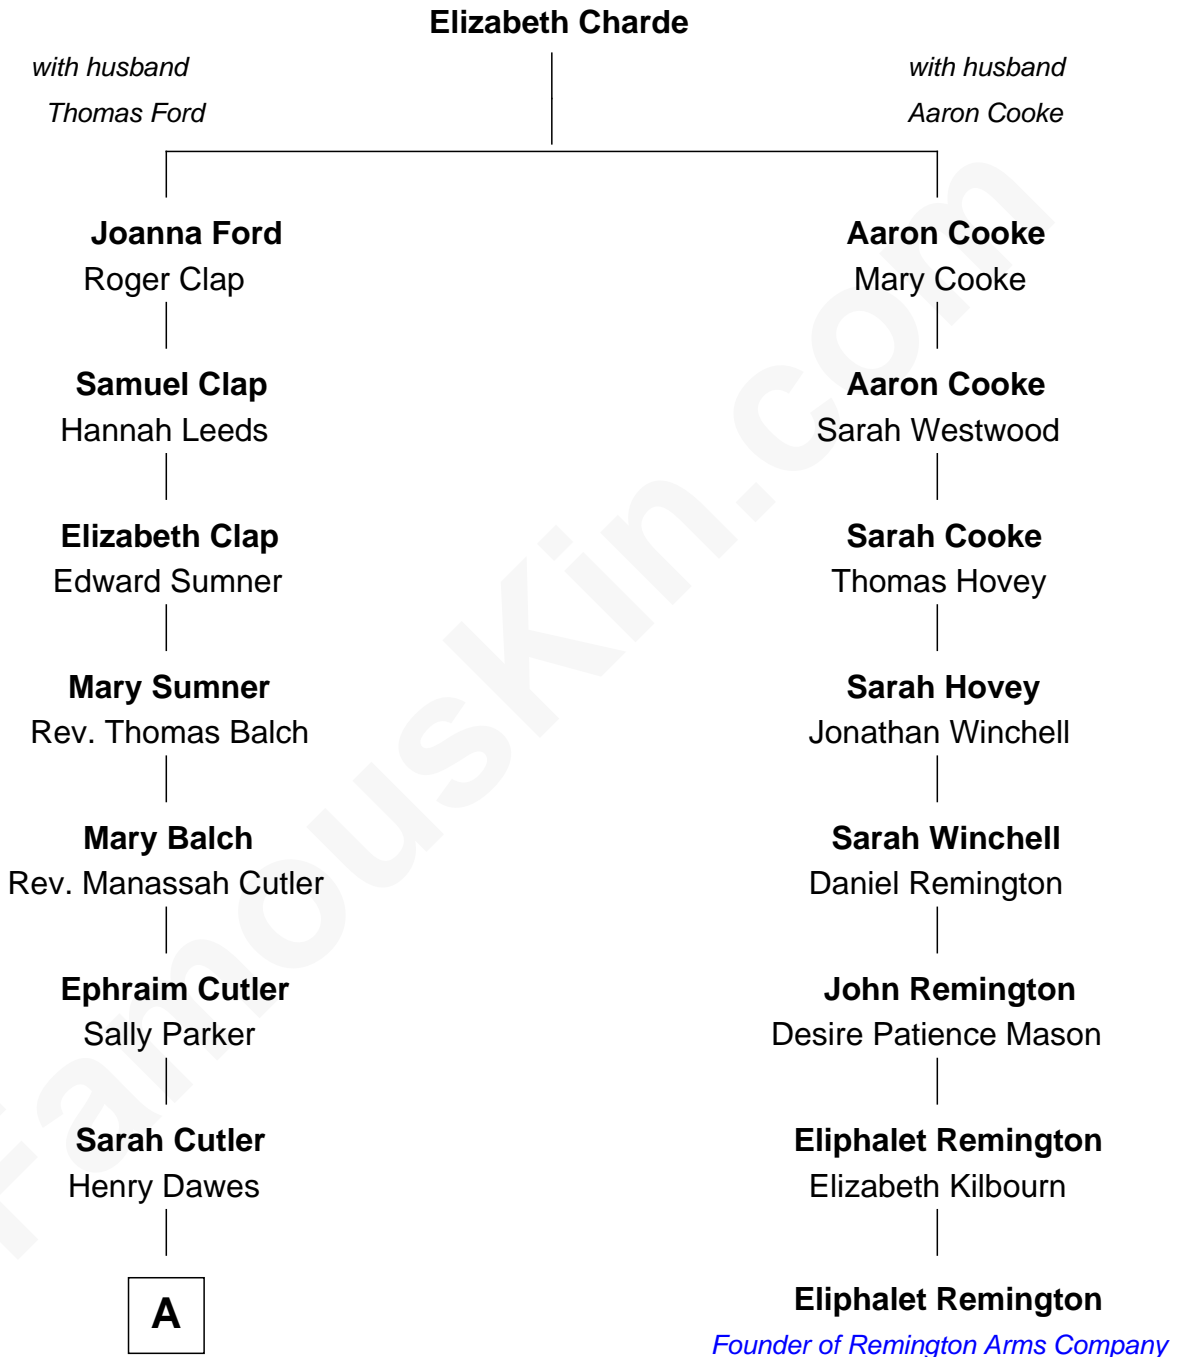

FamousKin.com Relationship Chart of

Charles Dawes

30th U.S. Vice-President

7th cousin 1 time removed of

Elphalet Remington

Founder of Remington Arms Company

A

Brig. Gen. Rufus R. Dawes

Mary Beman Gates

Charles Dawes

30th U.S. Vice-President

FamousKin.com