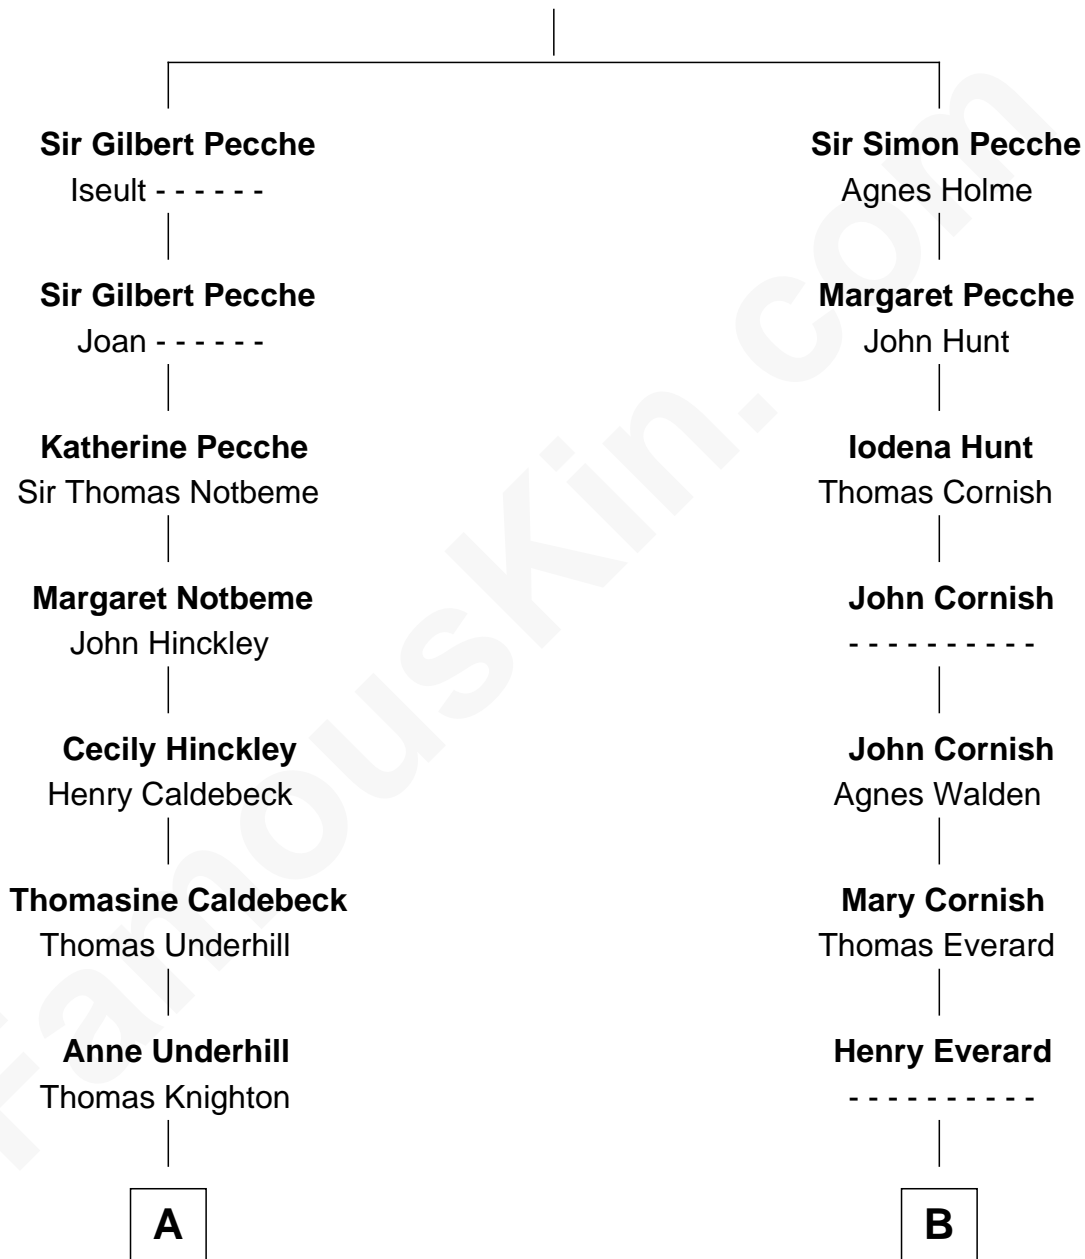

FamousKin.com Relationship Chart of

Charles Dawes

30th U.S. Vice-President

19th cousin of

Calvin Coolidge

30th U.S. President

Sir Gilbert Pecche

Joan de Creye

FamousKin.com