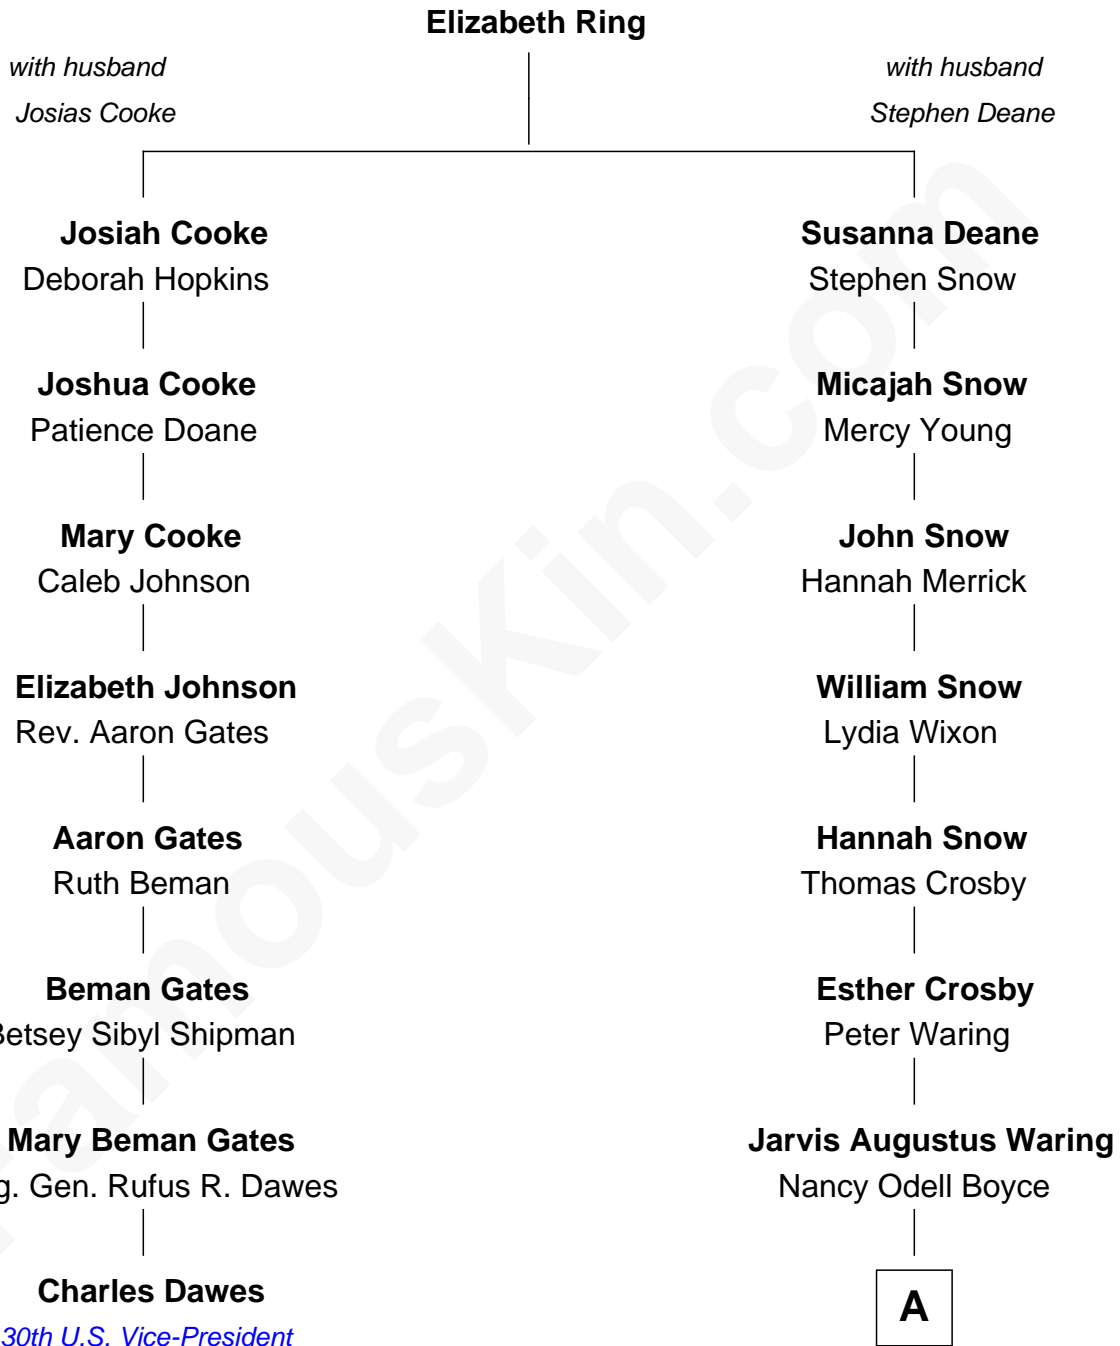

FamousKin.com Relationship Chart of

Charles Dawes

30th U.S. Vice-President

7th cousin 2 times removed of

Norman Rockwell

American Artist

A

—
Phebe Boyce Waring
John William Rockwell

—
Jarvis Waring Rockwell
Anne Mary Hill

—
Norman Rockwell
American Artist

FamousKin.com