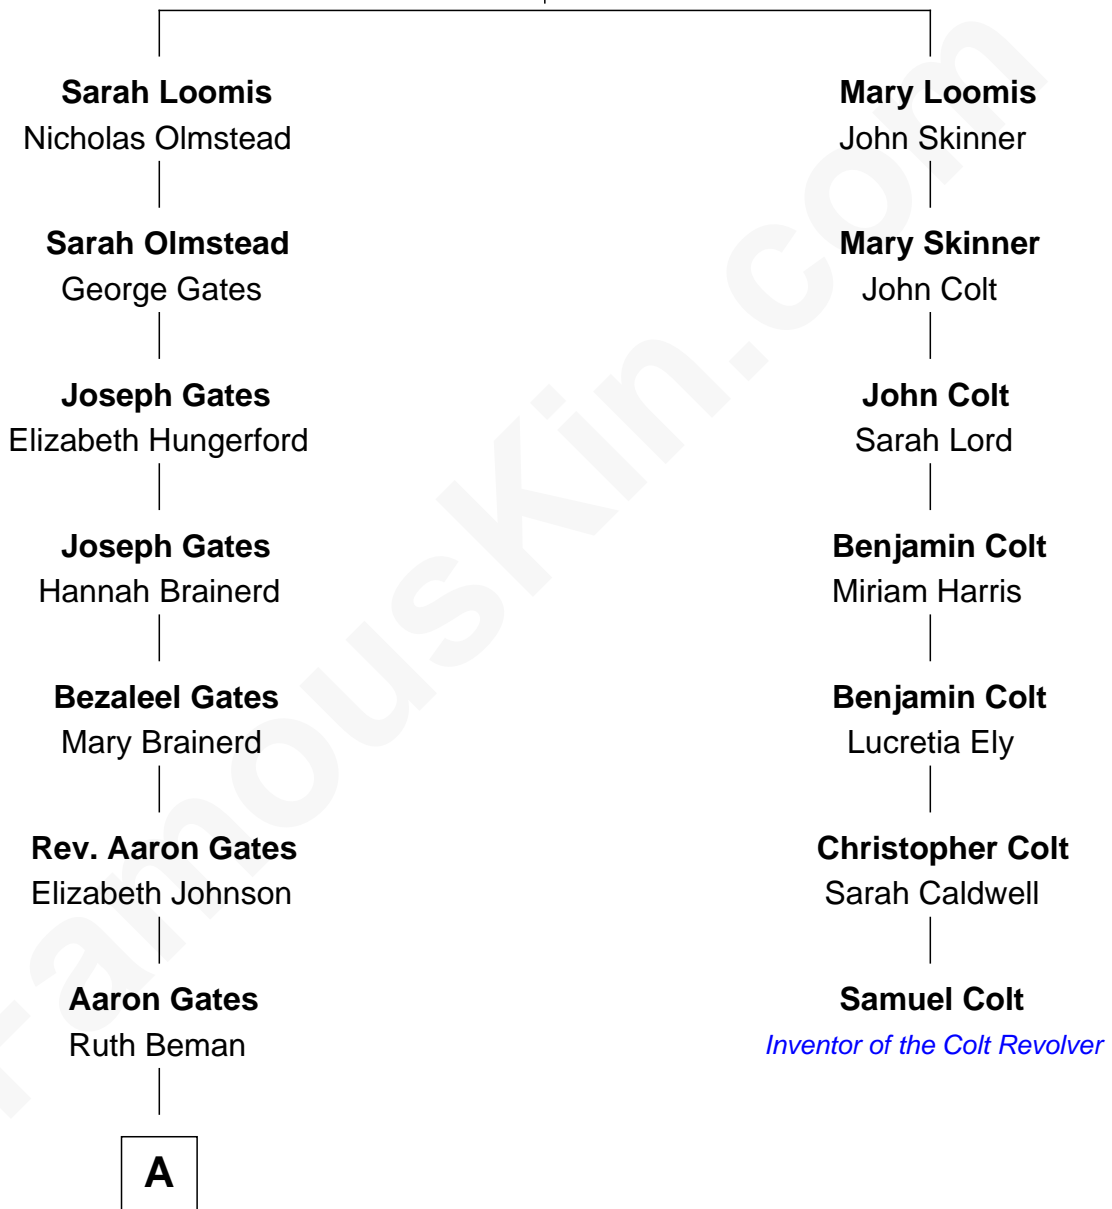

FamousKin.com Relationship Chart of

Charles Dawes

30th U.S. Vice-President

6th cousin 3 times removed of

Samuel Colt

Inventor of the Colt Revolver

Joseph Loomis

Mary White

A

—
Beman Gates
Betsey Sibyl Shipman

—
Mary Beman Gates
Brig. Gen. Rufus R. Dawes

—
Charles Dawes
30th U.S. Vice-President

FamousKin.com