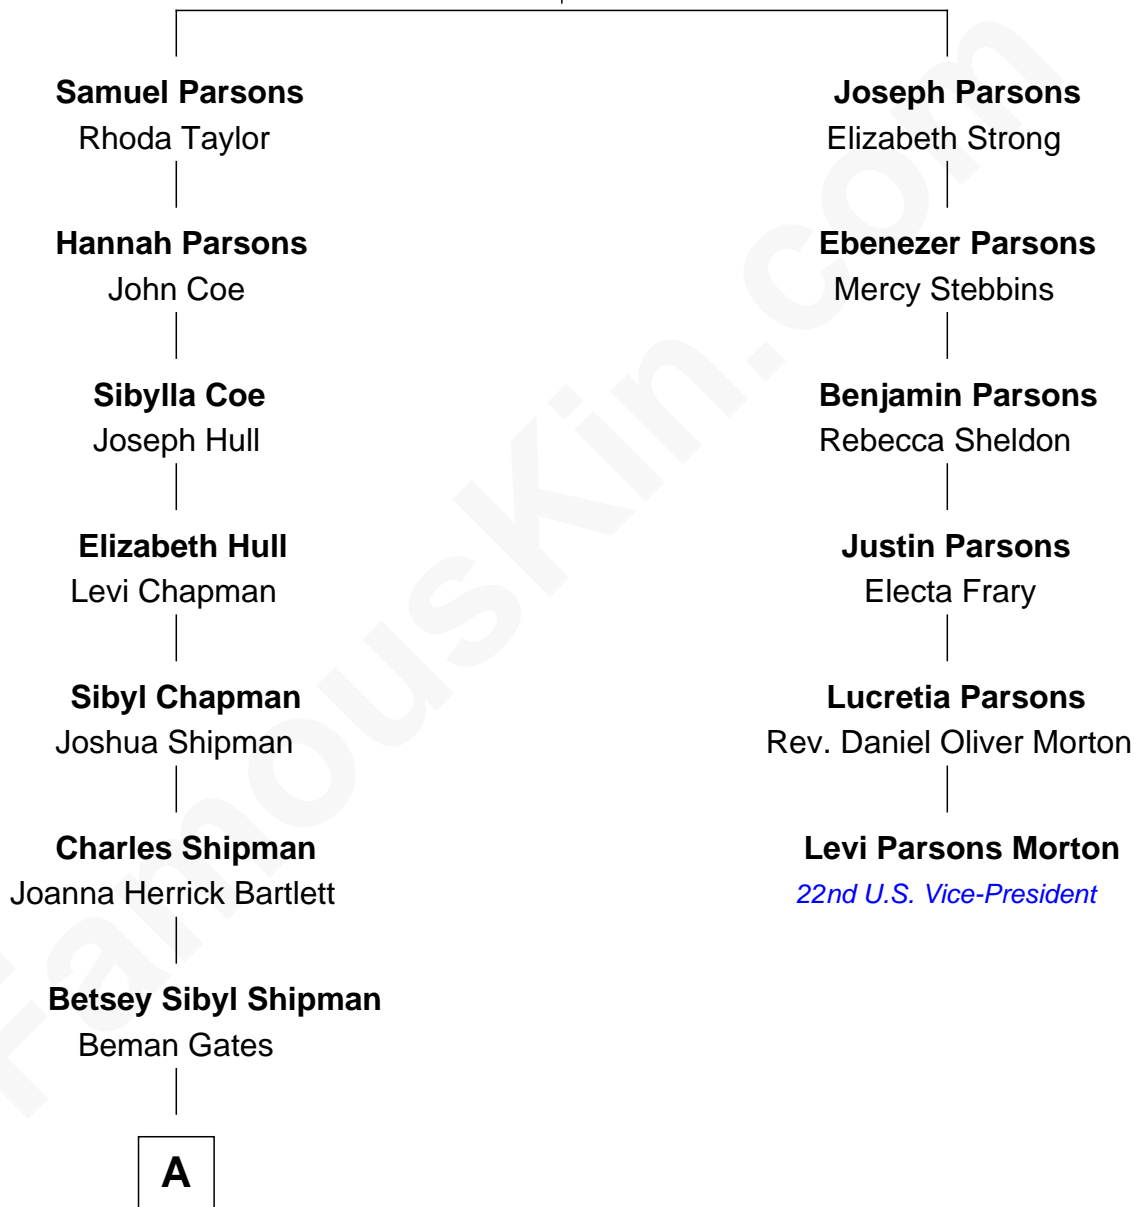

FamousKin.com Relationship Chart of

Charles Dawes

30th U.S. Vice-President

5th cousin 3 times removed of

Levi Parsons Morton

22nd U.S. Vice-President

Cornet Joseph Parsons

Mary Bliss

A

—
Mary Beman Gates
Brig. Gen. Rufus R. Dawes

—
Charles Dawes
30th U.S. Vice-President

FamousKin.com